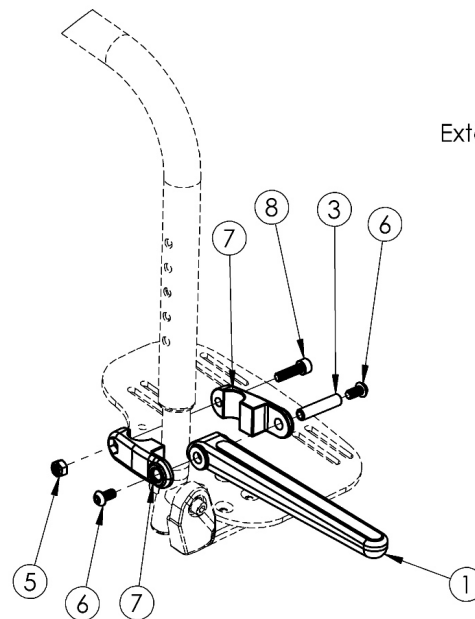

Catalyst / Focus / Flip Luggage Carrier

Frame Mount

Extension Mount

Item Number	Part Number	Description	Quantity
1 - 8	504464	Luggage Carrier Kit, Catalyst/Tilt	1
1	003430	Luggage Carrier Fork Assembly	2
2	003410	Luggage Carrier Clamp 1.00 <i>Used to mount Luggage Carrier to the Hangers</i>	4
3	003413	Luggage Carrier Barrel	2
4	100780	M6 x 25 SHCS ZC <i>Only used when Luggage Carrier is mounted to the Hangers</i>	2
5	100658	M6 Nylock Nut Blk Zn	2
6	100667	M6 x 12 BTN SHCS BLKZC w/Patch	4
7	003409	Luggage Carrier Clamp .75 <i>Used to mount Luggage Carrier to the Extension Tubes</i>	4
8	101845	M6 x 22 SHCS Blk Zn <i>Only used when Luggage Carrier is mounted to the Extension Tubes</i>	2