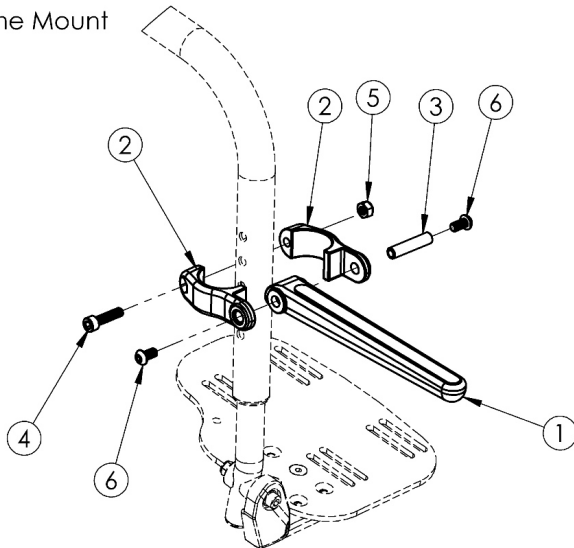

Catalyst / Focus / Flip Luggage Carrier

Frame Mount

Extension Mount

Item Number	Part Number	Description	Quantity
1 - 8	504464	Luggage Carrier Kit, Catalyst/Tilt	1
1	003430	Luggage Carrier Fork Assembly	2
2	003410	Luggage Carrier Clamp 1.00 <i>Used to mount Luggage Carrier to the Hangers</i>	4
3	003413	Luggage Carrier Barrel	2
4	100780	M6 x 25 SHCS ZC <i>Only used when Luggage Carrier is mounted to the Hangers</i>	2
5	100658	M6 Nylock Nut Blk Zn	2
6	100667	M6 x 12 BTN SHCS BLKZC w/Patch	4
7	003409	Luggage Carrier Clamp .75 <i>Used to mount Luggage Carrier to the Extension Tubes</i>	4
8	101845	M6 x 22 SHCS Blk Zn <i>Only used when Luggage Carrier is mounted to the Extension Tubes</i>	2