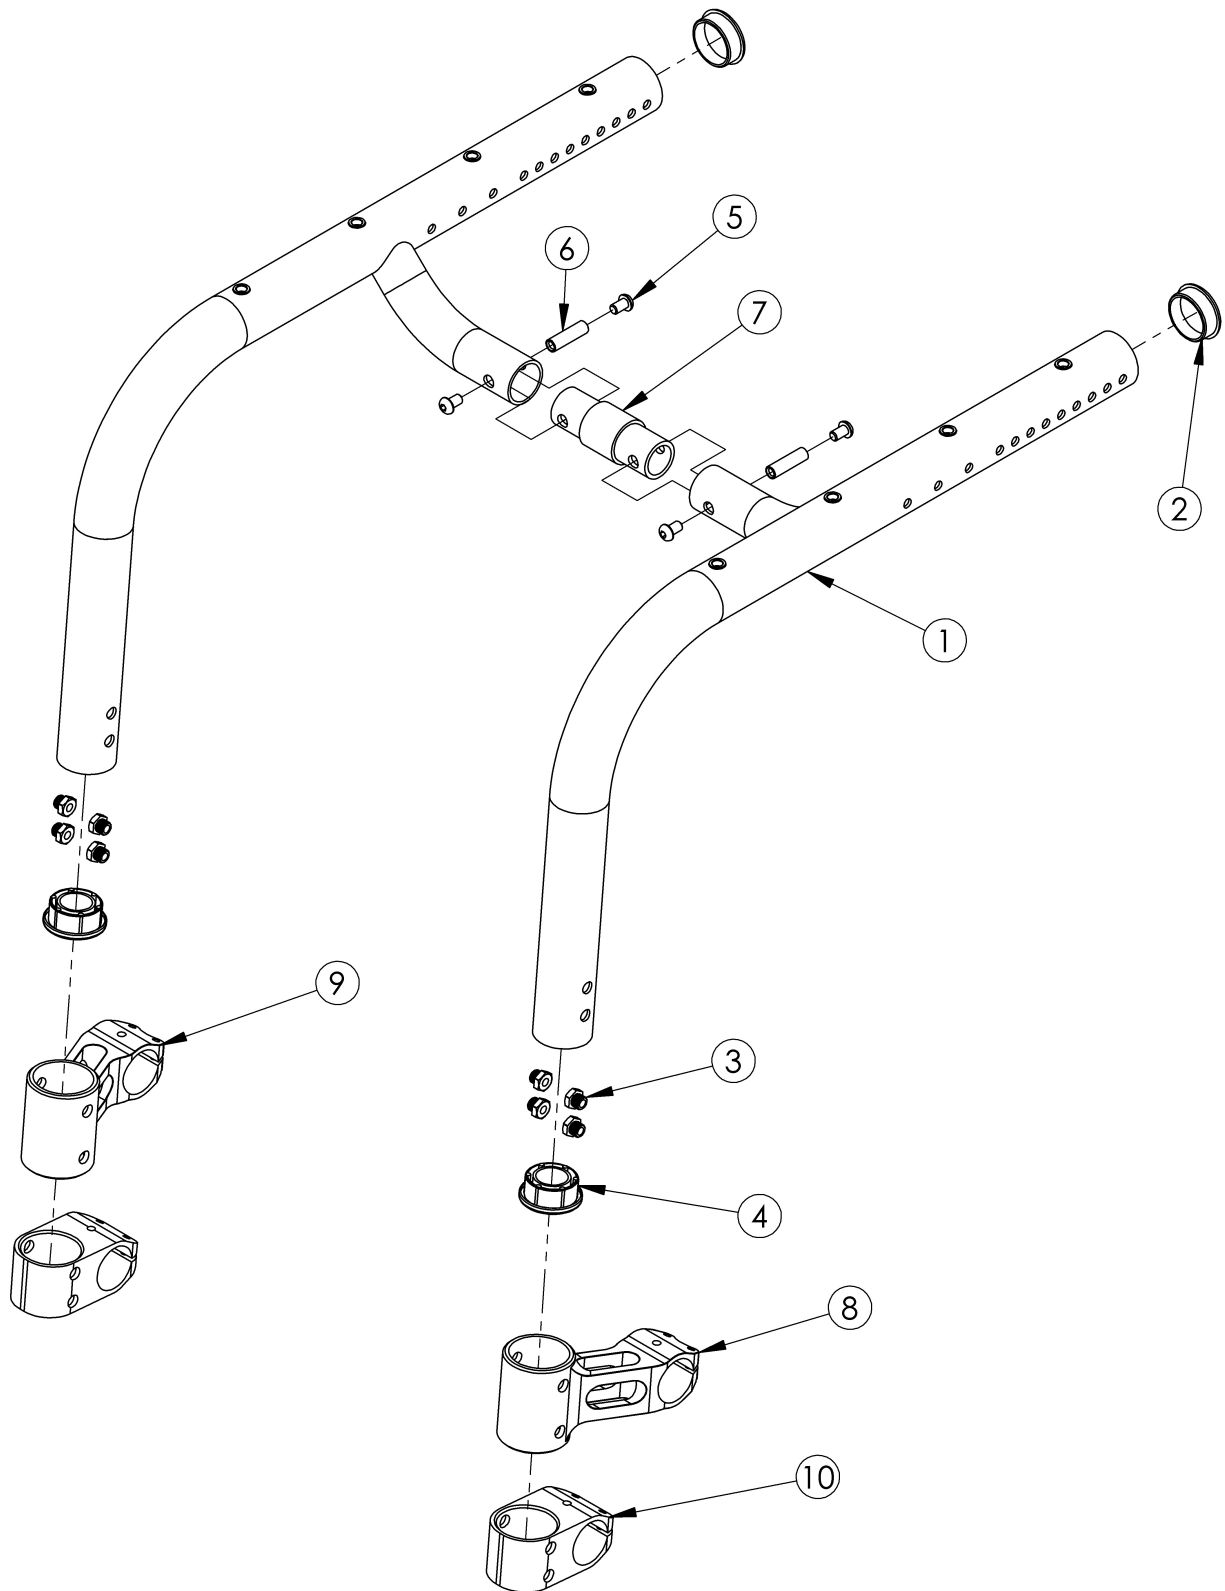

Tsunami Little Wave XP Rigid Frame With Growth

As of April 2016, the Tsunami Little Wave XP will only be offered in the XP grow-able frame <p>

Replacement rigid frames may be quoted, but must be ordered through Customer Service. Serial number required upon order <p>

Depending on configuration, new caster mounts may be required. If transit is present, new front transit brackets may be required.

Item Number	Part Number	Description	Quantity	Retail
1a, 2 - 6, 7, 8 - 10	RFTSXP	Replacement Tsunami XP Frame <i>Items 2 and 4 are included dependent upon configuration. Item 7 dependent on initial seat width. 7a is included on seat widths 10" - 16", 7b is included on 17" seat width, 7c is included on 18" seat width and 7d is included on 19" seat width. Either items 8 and 9 will be included or item 10, quantity 2, dependent upon configuration.</i>	1	\$1,042.44
1b, 2 - 6, 7, 8 - 10	RFTSXPGIT	Replacement Tsunami XP Frame w/ Graphic Image Transfer <i>Items 2 and 4 are included dependent upon configuration. Item 7 dependent on initial seat width. 7a is included on seat widths 10" - 16", 7b is included on 17" seat width, 7c is included on 18" seat width and 7d is included on 19" seat width. Either items 8 and 9 will be included or item 10, quantity 2, dependent upon configuration.</i>	1	\$1,649.34
5, 6, 7b	501331	Connector Assembly Frame 1" w/ Hardware	1	\$48.57
5, 6, 7c	501332	Connector Assembly Frame 2" w/ Hardware	1	\$48.57
5, 6, 7d	501333	Connector Assembly Frame 3" w/ Hardware	1	\$48.57
2	101113	Tube End Plug 1 3/8"	4	\$3.15
3	000491	Caster T-Nut TSU AL	8	\$6.38
4	000490	Sleeve Footrest Plastic Rigid	2	\$4.42
5	100667	M6 x 12 BTN SHCS BLKZC w/Patch	4	\$1.58
6	000980	M6 x 27.69 Threaded Barrel	2	\$5.36
7a	000585	Frame Connector 0" LW/RG	1	\$33.05
7b	000586	Frame Connector 1" LW/RG	1	\$33.05
7c	000587	Frame Connector 2" LW/RG	1	\$33.05
7d	000588	Frame Connector 3" LW/RG	1	\$33.05