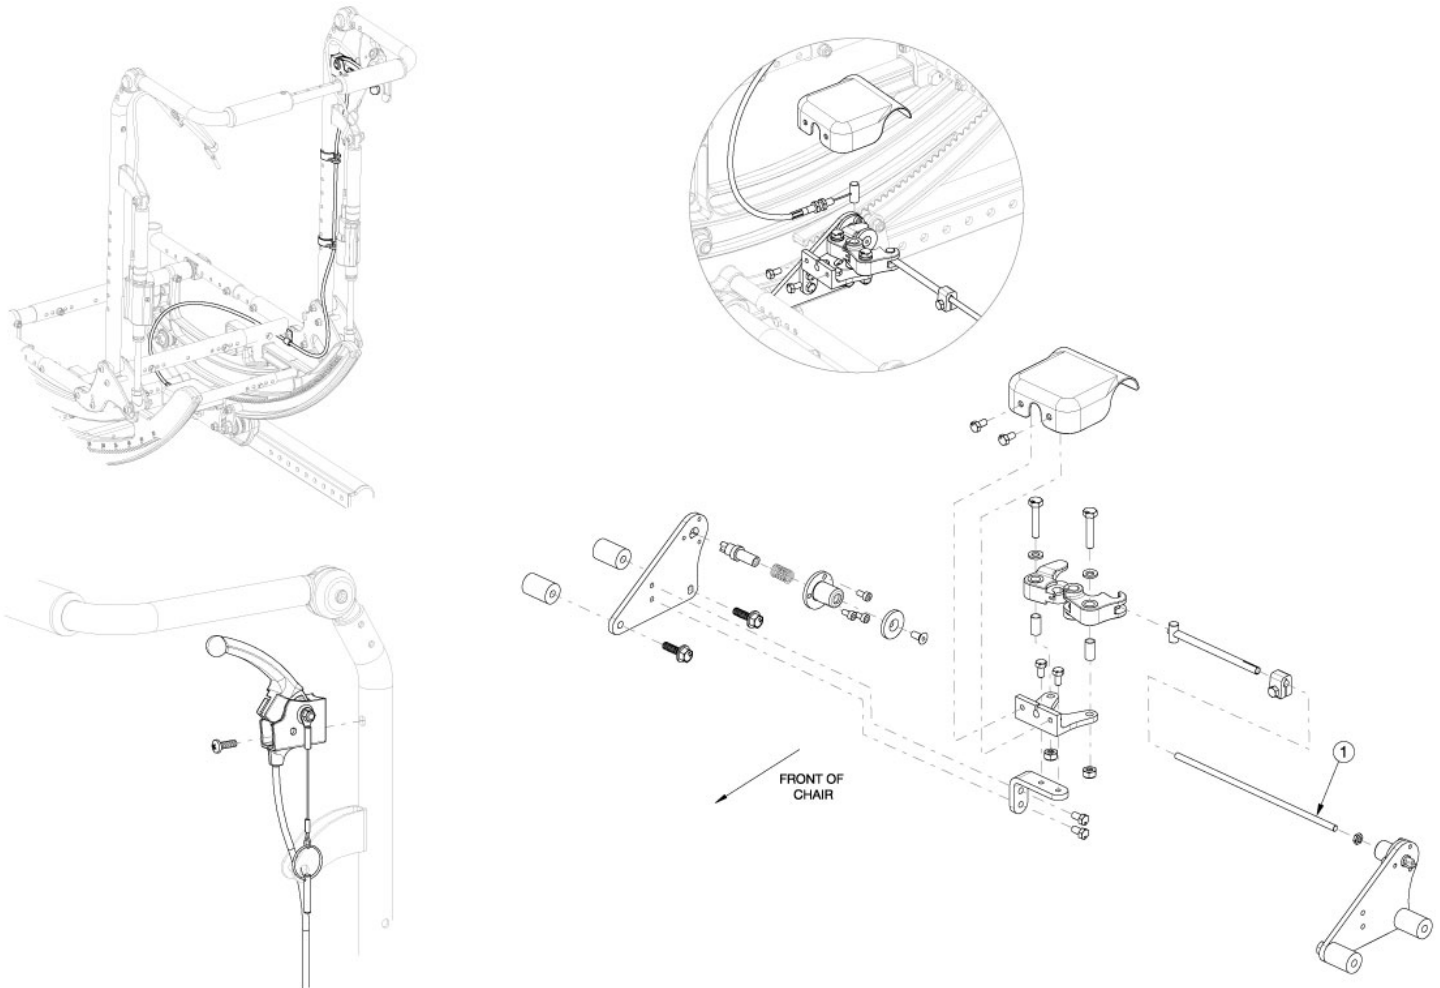

# Focus CR Hand Tilt Mechanism Reclining Back - Growth

Has your width range changed? If yes, please select accordingly.

Item Number	Part Number	Description	Quantity	Retail
1a	004295	Rod, Slave, Small, 4.96" <i>Accommodates 14" - 18" Widths</i>	1	\$7.99
1b	004296	Rod, Slave, Medium, 6.96" <i>Accommodates 16" - 20" Widths</i>	1	\$8.19
1c	004297	Rod, Slave, Large, 8.96" <i>Accommodates 18" - 22" Widths</i>	1	\$8.77