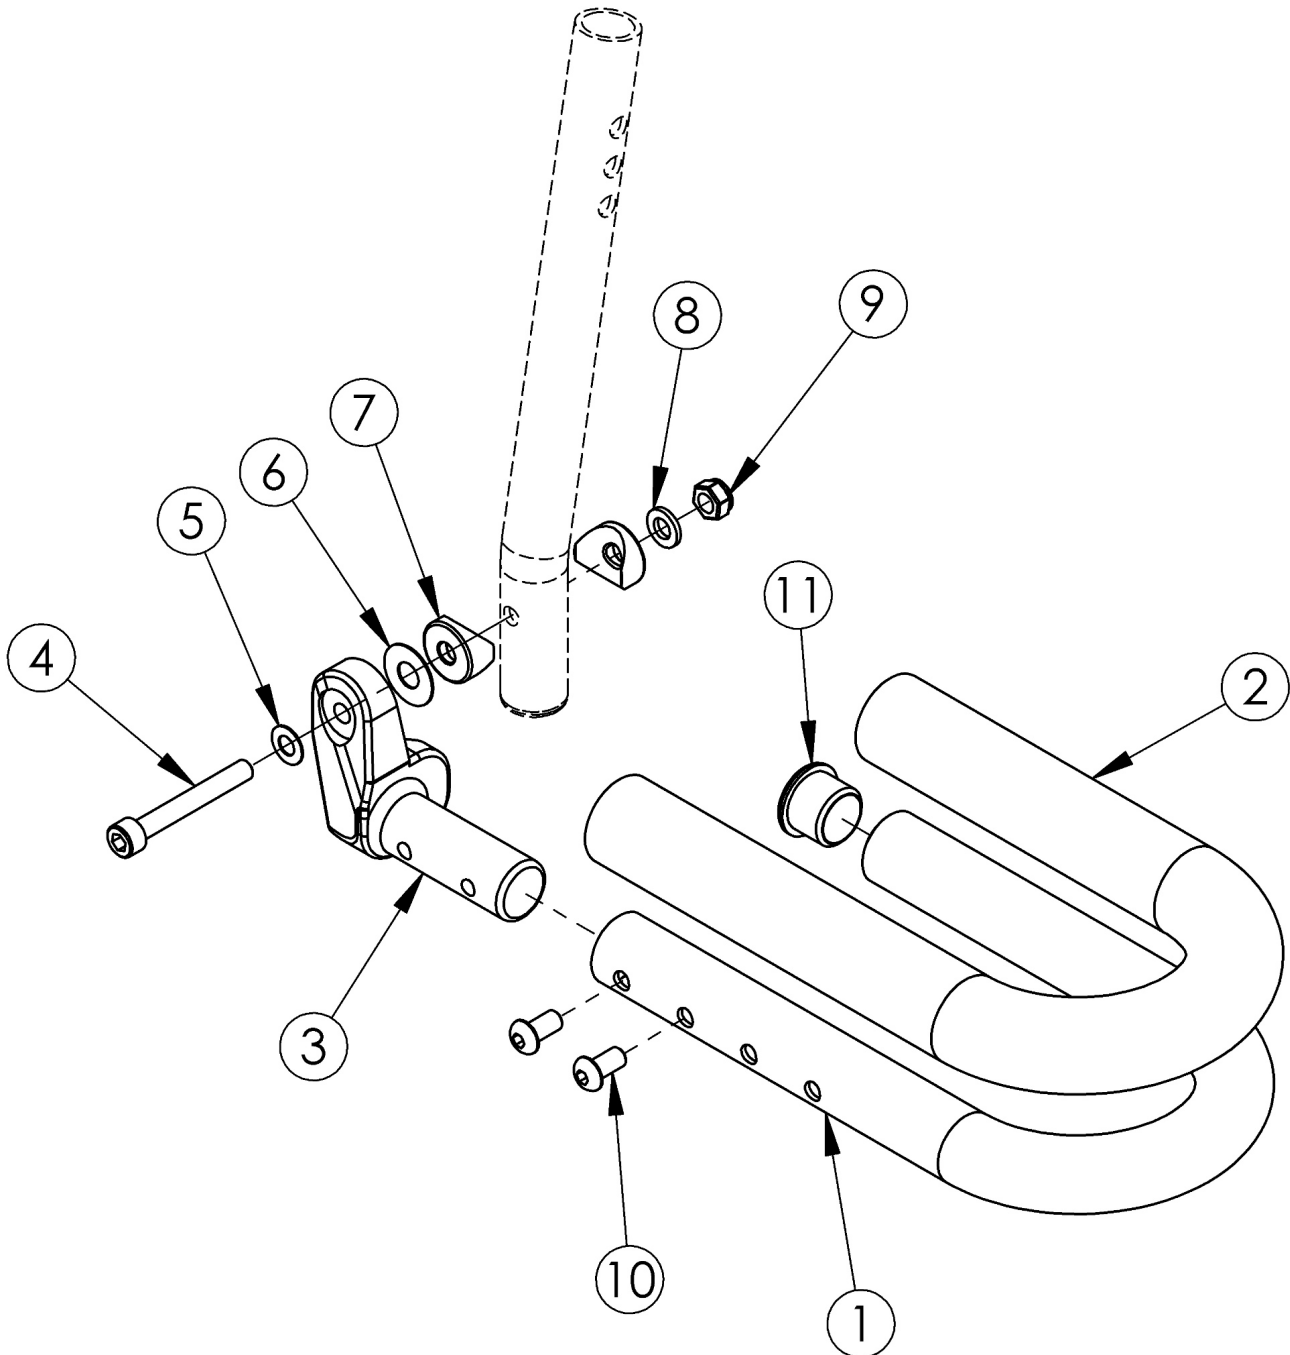

Discontinued Catalyst Loop Footplate

This Catalyst Loop Footplate is discontinued as of November 30th, 2015

Item Number	Part Number	Description	Quantity	Retail
1a, 2a, 3b, 4-11	501023	Footplate Loop Assembly 14/15 Left	1	\$90.76

Item Number	Part Number	Description	Quantity	Retail
1a, 2a, 3a, 4-11	500740	Footplate Loop Assembly 14/15 Right	1	\$90.76
1b, 2b, 3b, 4-11	501024	Footplate Loop Assembly 16/17 Left	1	\$90.76
1b, 2b, 3a, 4-11	500741	Footplate Loop Assembly 16/17 Right	1	\$90.76
1c, 2c, 3b, 4-11	501025	Footplate Loop Assembly 18-22 Left	1	\$90.76
1c, 2c, 3a, 4-11	500742	Footplate Loop Assembly 18-22 Right	1	\$90.76
1a, 2a, 11	100538	Footplate Loop w/ Grip 14/15	1	\$59.76
1b, 2b, 11	100541	Footplate Loop w/ Grip 16/17	1	\$59.76
1c, 2c, 11	100543	Footplate Loop w/ Grip 18-22	1	\$59.76
3a	000067	Footplate Loop Casting 3/4" Right	1	\$23.79
3b	000069	Footplate Loop Casting 3/4" Left	1	\$23.79
4	101472	M6 x 45 SHCS BLK ZC	1	\$1.58
5	101455	M6 Belleville Washer (.252 x .551 x .050)	1	\$1.58
6	000428	Wear Washer	1	\$2.63
7	000053	Saddle 3/4"	2	\$1.58
8	100746	M6 Flat Washer Blk Zn	1	\$1.58
9	101456	M6 Ovl Top L/N ZC	1	\$1.58
10	100667	M6 x 12 BTN SHCS BLKZC w/Patch	2	\$1.58
11	100803	Tube End Plug 7/8"	1	\$1.58