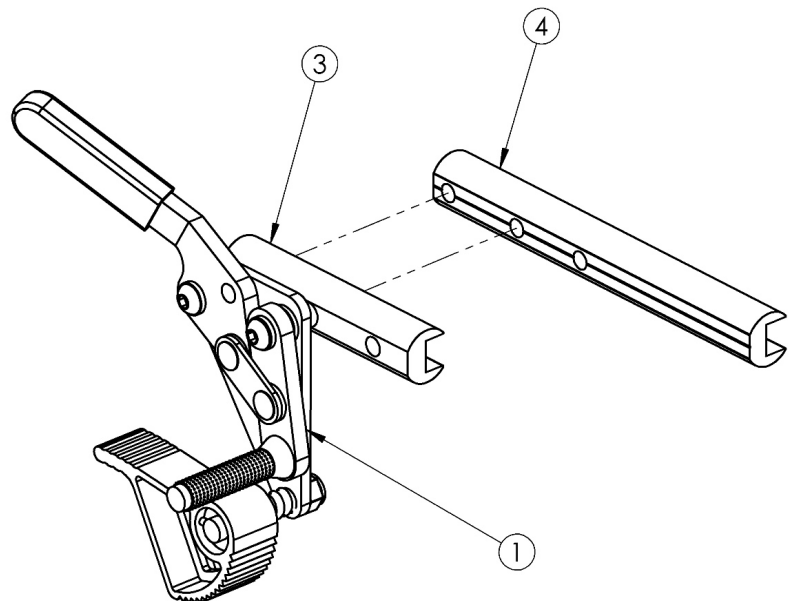

Catalyst E Wheel Locks - Grade Aid

Part #	Bar	Length
003415	Standard	3.5"
001321	Extended	6.0"

Item Number	Part Number	Description	Quantity
1a, 3	503830	Wheel Lock Push Grade Aid, Left w/ Instruction <i>This kit contains 102987 wheel lock along with an instruction for reversing the wheel lock</i>	1
1b, 3	503831	Wheel Lock Push Grade Aid, Right w/ Instruction <i>This kit contains 102988 wheel lock along with an instruction for reversing the wheel lock</i>	1
2	200369	Wheel Lock Extension <i>6" long extension</i>	1
3	003415	Standard Wheel Lock Bar	1
4	001321	Wheel Lock Mount Bar Extended	1
1a, 2, 3	502655	Wheel Lock Push Grade Aid With Extension Left	1
1b, 2, 3	502656	Wheel Lock Push Grade Aid With Extension Right	1