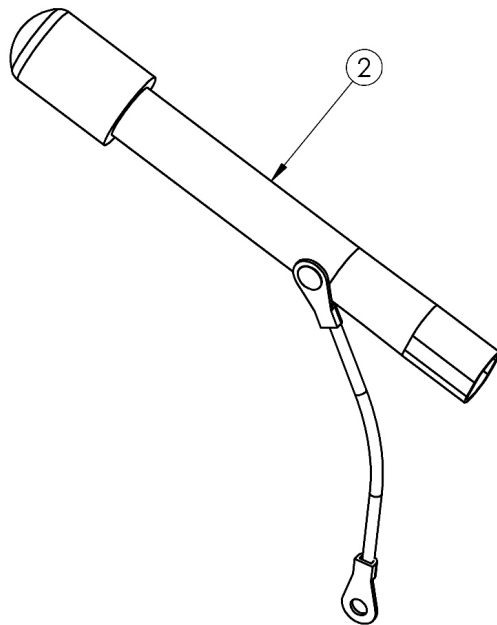

Catalyst E Wheel Locks - Grade Aid

Part #	Bar	Length
003415	Standard	3.5"
001321	Extended	6.0"

Item Number	Part Number	Description	Quantity
1a, 3	503830	Wheel Lock Push Grade Aid, Left w/ Instruction <i>This kit contains 102987 wheel lock along with an instruction for reversing the wheel lock</i>	1
1b, 3	503831	Wheel Lock Push Grade Aid, Right w/ Instruction <i>This kit contains 102988 wheel lock along with an instruction for reversing the wheel lock</i>	1
2	200369	Wheel Lock Extension <i>6" long extension</i>	1
3	003415	Standard Wheel Lock Bar	1
4	001321	Wheel Lock Mount Bar Extended	1
1a, 2, 3	502655	Wheel Lock Push Grade Aid With Extension Left	1
1b, 2, 3	502656	Wheel Lock Push Grade Aid With Extension Right	1