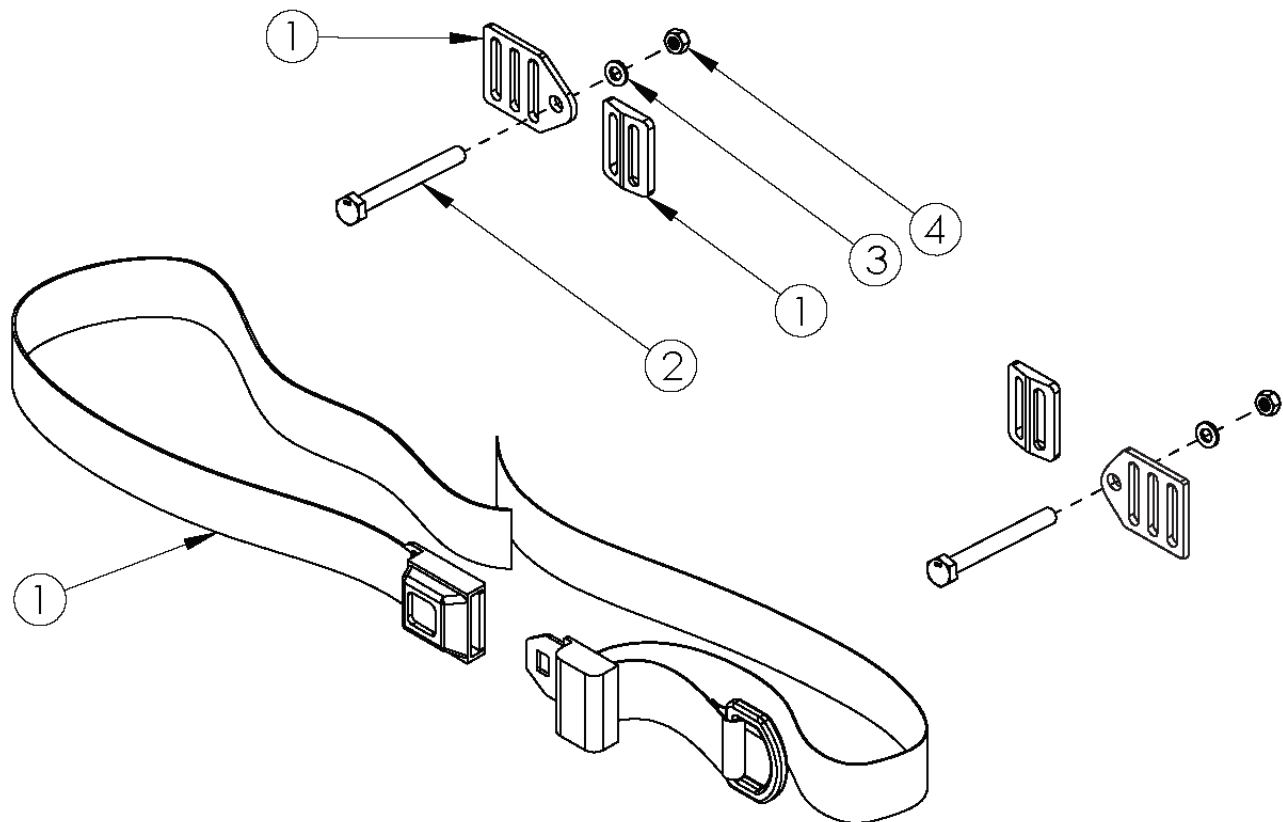

Little Wave Pelvic Positioning Belts - 1" Auto Buckle and Hardware

Item Number	Part Number	Description	Quantity
1, 2, 3, 4	111383	Belt Pelvic Positioning 1" Auto Buckle 51", RG ALX/Rogue/LW XP	1
1	100614	Belt Pelvic Positioning 1" Auto Buckle 51"	1
2	101781	M6 x 50mm Partial Thread BHCS Blk ZC	2
3	100746	M6 Flat Washer Blk Zn	2
4	100658	M6 Nylock Nut Blk Zn	2