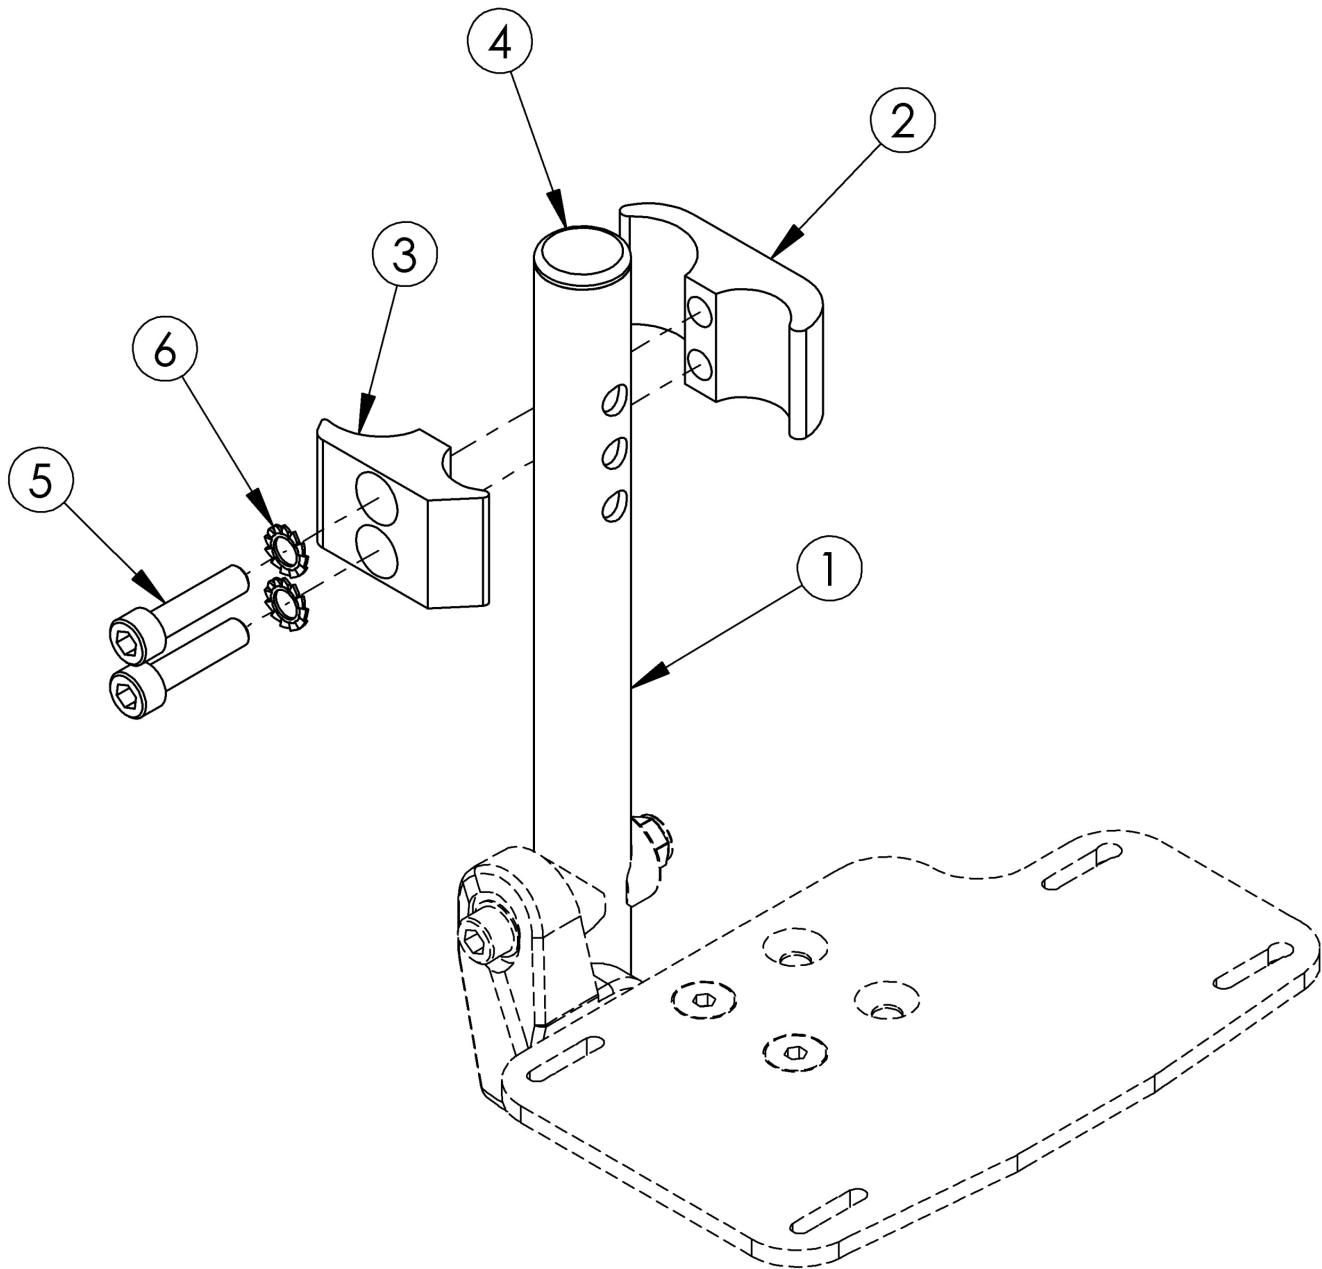

(Discontinued) High Mount Clamp

This High Mount Clamp is discontinued as of May 7th, 2014

Item Number	Part Number	Description	Quantity	Retail
1	000340	Hanger Extension Tube Straight Short	1	\$15.57
2, 3, 5, 6	100641	Wheellock Clamp CAT	1	\$25.64
4	100638	Tube End Plug 3/4"	2	\$2.10