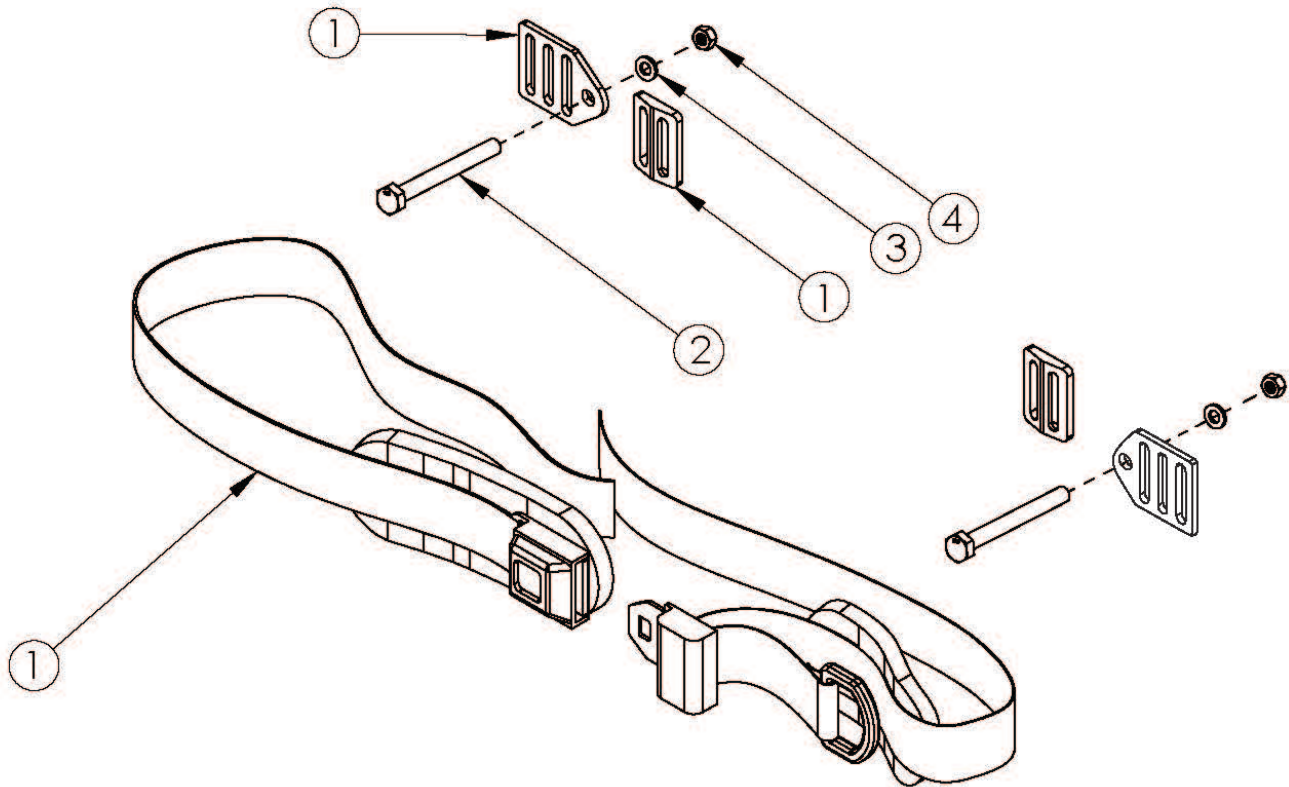

# Little Wave Pelvic Positioning Belts - 1" Padded Auto Buckle and Hardware

Item Number	Part Number	Description	Quantity	Retail
1, 2, 3, 4	111217	Belt Pelvic Positioning 1" Auto Buckle Padded 53", Tsunami/Rogue	1	\$178.50
1	100613	Belt Pelvic Positioning 1" Auto Buckle Padded 53"	1	\$178.50
2	101781	M6 x 50mm Partial Thread BHCS Blk ZC	2	\$1.66
3	100746	M6 Flat Washer Blk Zn	2	\$1.66
4	100658	M6 Nylock Nut Blk Zn	2	\$1.10