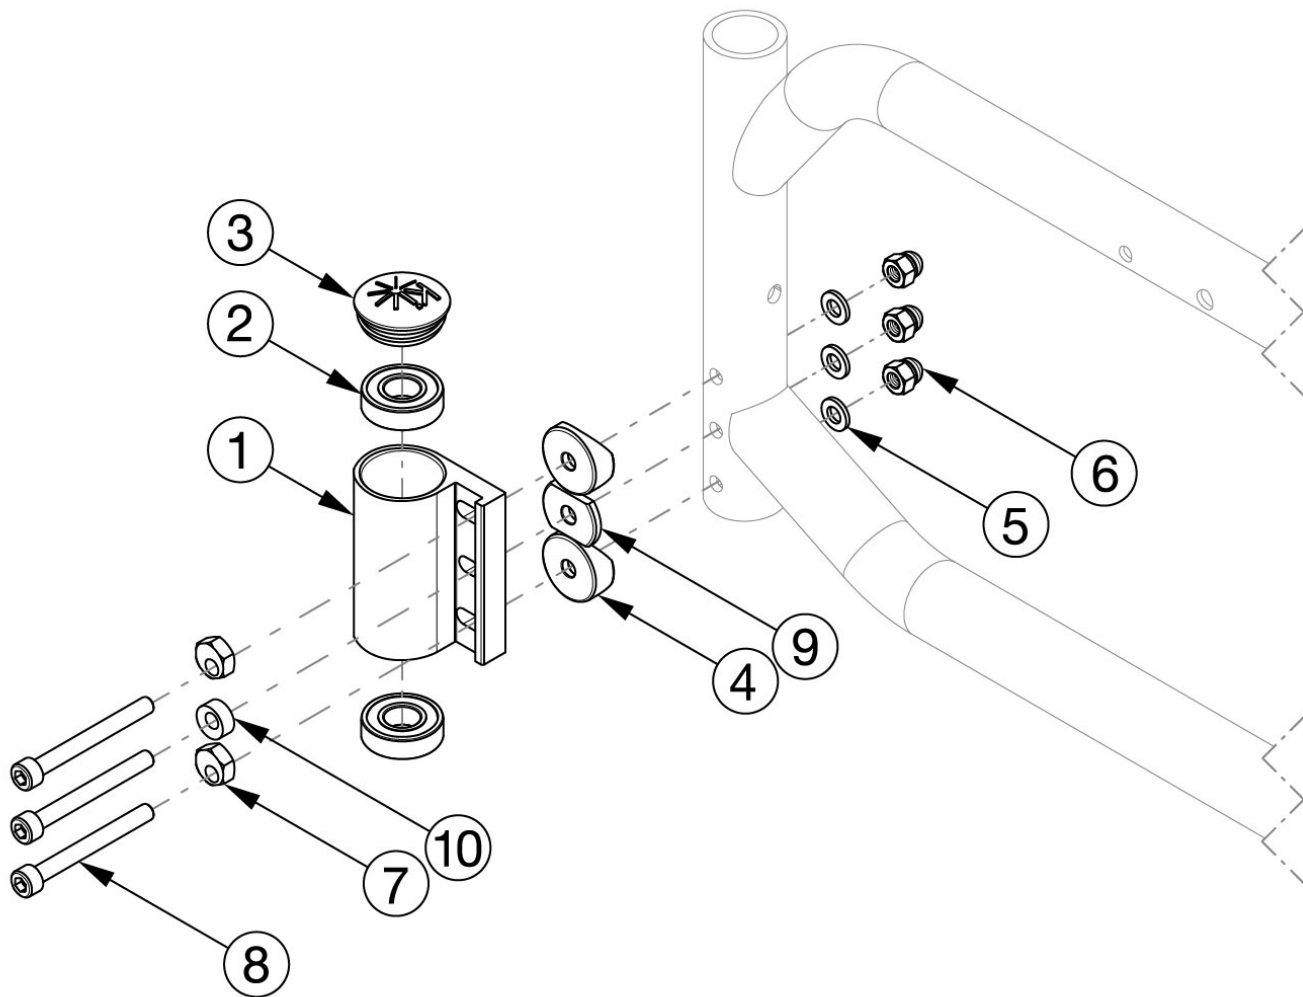

Catalyst E Caster Housing - Heavy Duty

Please Note: The shown orientation of the caster housing above is in the "Forward" position.

Item Number	Part Number	Description	Quantity
1a, 2 - 10	115830	HD Caster Housing Assembly, Black, Left, No Transit	1
1b, 2 - 10	115831	HD Caster Housing Assembly, Black, Right, No Transit	1
1a, 1b, 2 - 10	115832	HD Caster Housing Assembly, Black, PAIR, No Transit	1
1a, 2	100526	Caster Housing Left, Black, CAT/Liberty	1
1b,2	100527	Caster Housing Right, Black, CAT/Liberty	1
3	102005	Ki Caster Housing Cap	1
4	000056	Saddle 1 1/8"	2

Item Number	Part Number	Description	Quantity
5	100746	M6 Flat Washer Blk Zn	3
6	100558	M6 NYL INS Domed Cap L/N ZC	3
7	100510	Eccentric Washer	2
8	111814	SHCS, M6x1.0X55, CLS10.9, PT, BLZ,DIN912, Custom	3
9	111813	1 1/8" Half Saddle	1
10	111544	Eccentric Washer, 0.50" Diameter	1