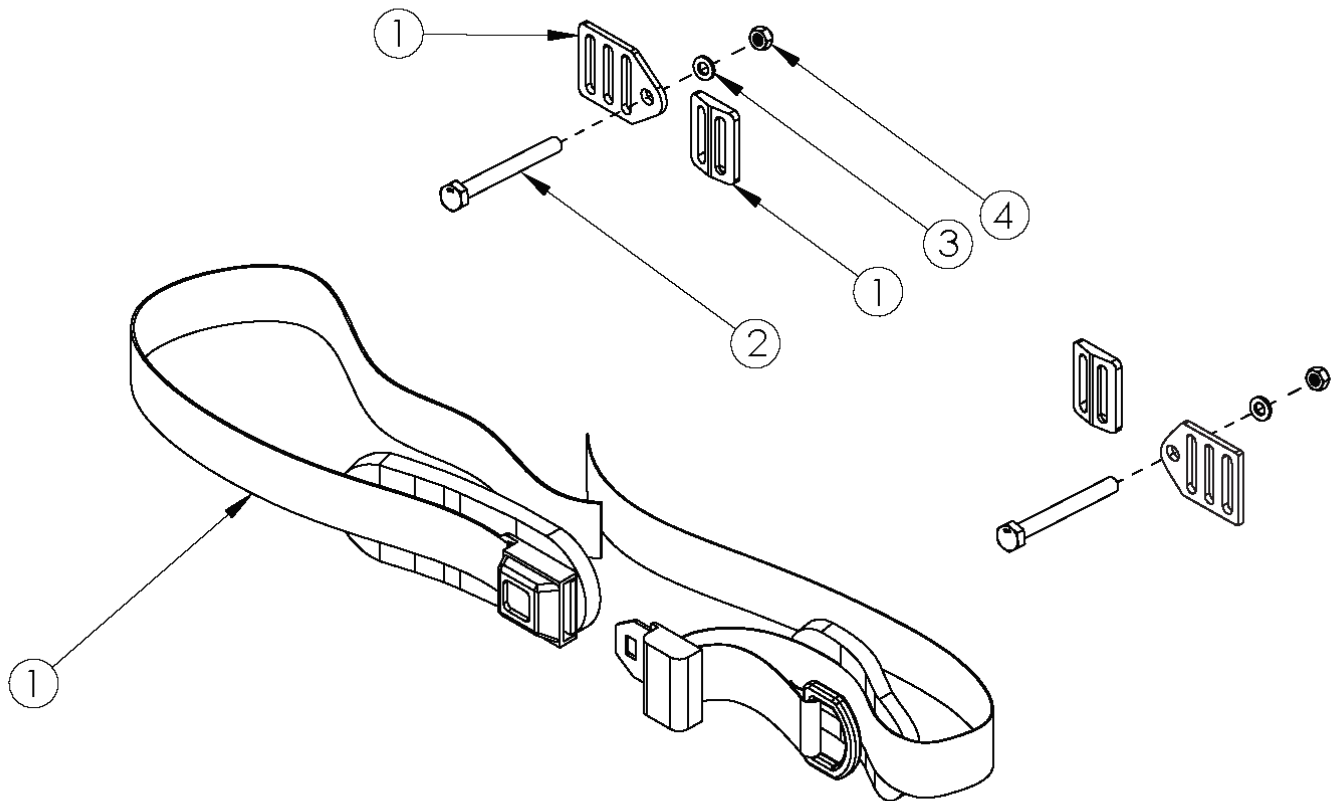

# Rogue Pelvic Positioning Belts - 1.5" Padded Auto Buckle and Hardware

Item Number	Part Number	Description	Quantity
1, 2, 3, 4	111398	Belt Pelvic Positioning 1.5" Auto Buckle Padded 56", RG ALX/Rogue/LW XP	1
1	100958	Belt Pelvic Positioning 1.5" Auto Buckle Padded 56"	1
2	101781	M6 x 50mm Partial Thread BHCS Blk ZC	2
3	100746	M6 Flat Washer Blk Zn	2
4	100658	M6 Nylock Nut Blk Zn	2