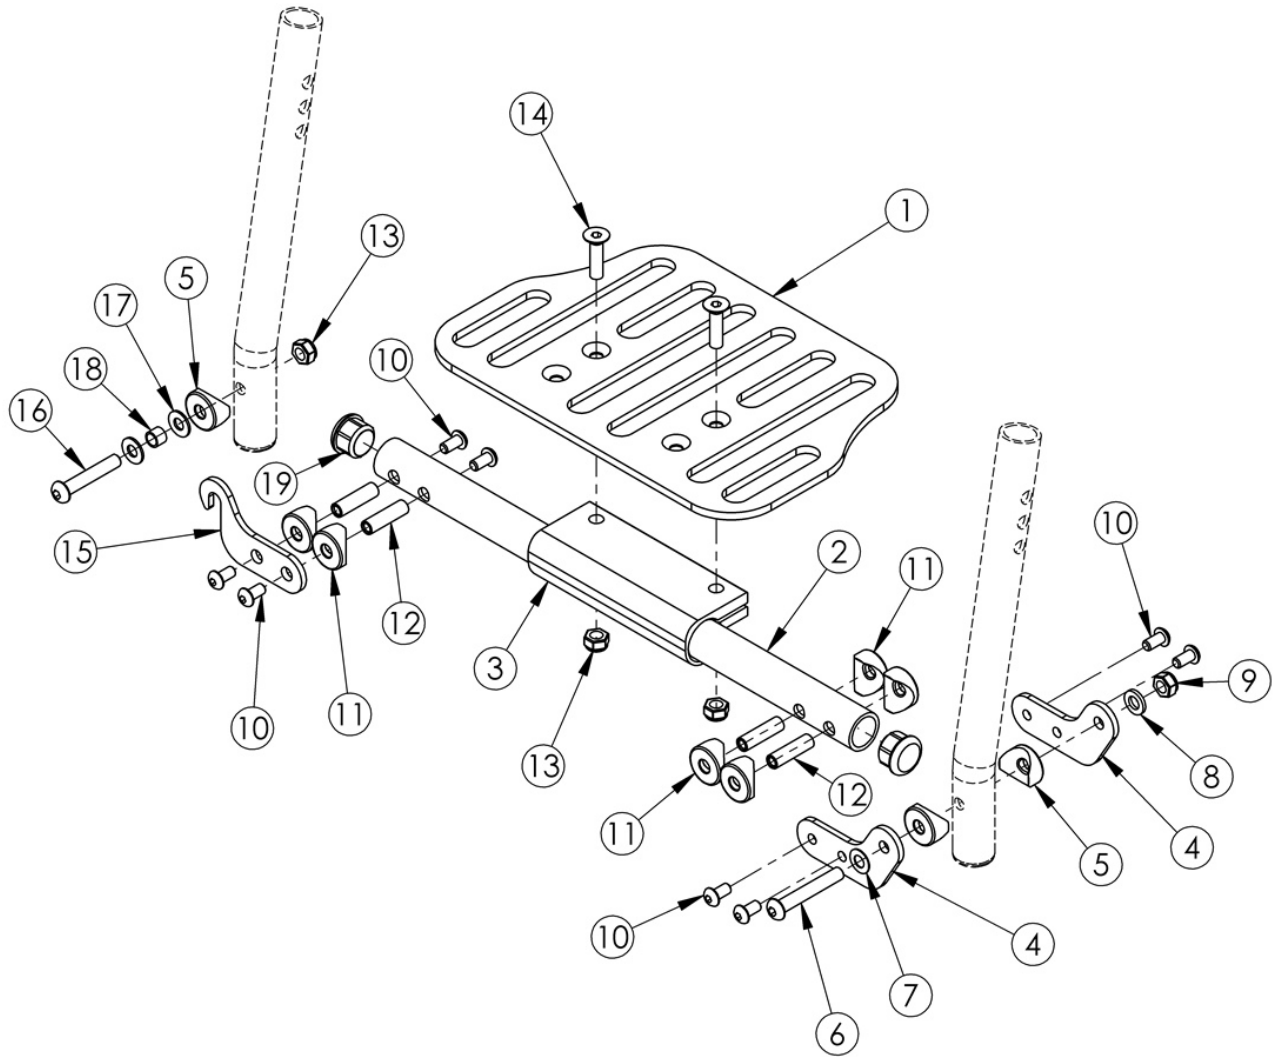

# Catalyst 5 Footplates - One Piece Flip Up

*Assemblies are based on seat width. Only compatible with extension tube hangers. If changing footplate style, new extension tubes may be needed.*

Item Number	Part Number	Description	Quantity
3-19	112894	Hardware Assembly for One Piece Flip Up Footplate	1
1a, 2a, 3-19	500517	Footrest Assembly One Piece Flip 14" Wide	1
1a, 2b, 3-19	500518	Footrest Assembly One Piece Flip 15" Wide	1
1a, 2c, 3-19	500519	Footrest Assembly One Piece Flip 16" Wide	1

Item Number	Part Number	Description	Quantity
13	100658	M6 Nylock Nut Blk Zn	3
14	100662	M6 x 25 FSHCS BLK ZC	2
15	000356	Flip Up Footrest Latch	1
16	101811	M6 x 35 BHCS Blk Zn	1
17	100831	1/2" Washer OD .040" Thick	2
18	000354	Flip Up Ferrule	1
19	100638	Tube End Plug 3/4"	2