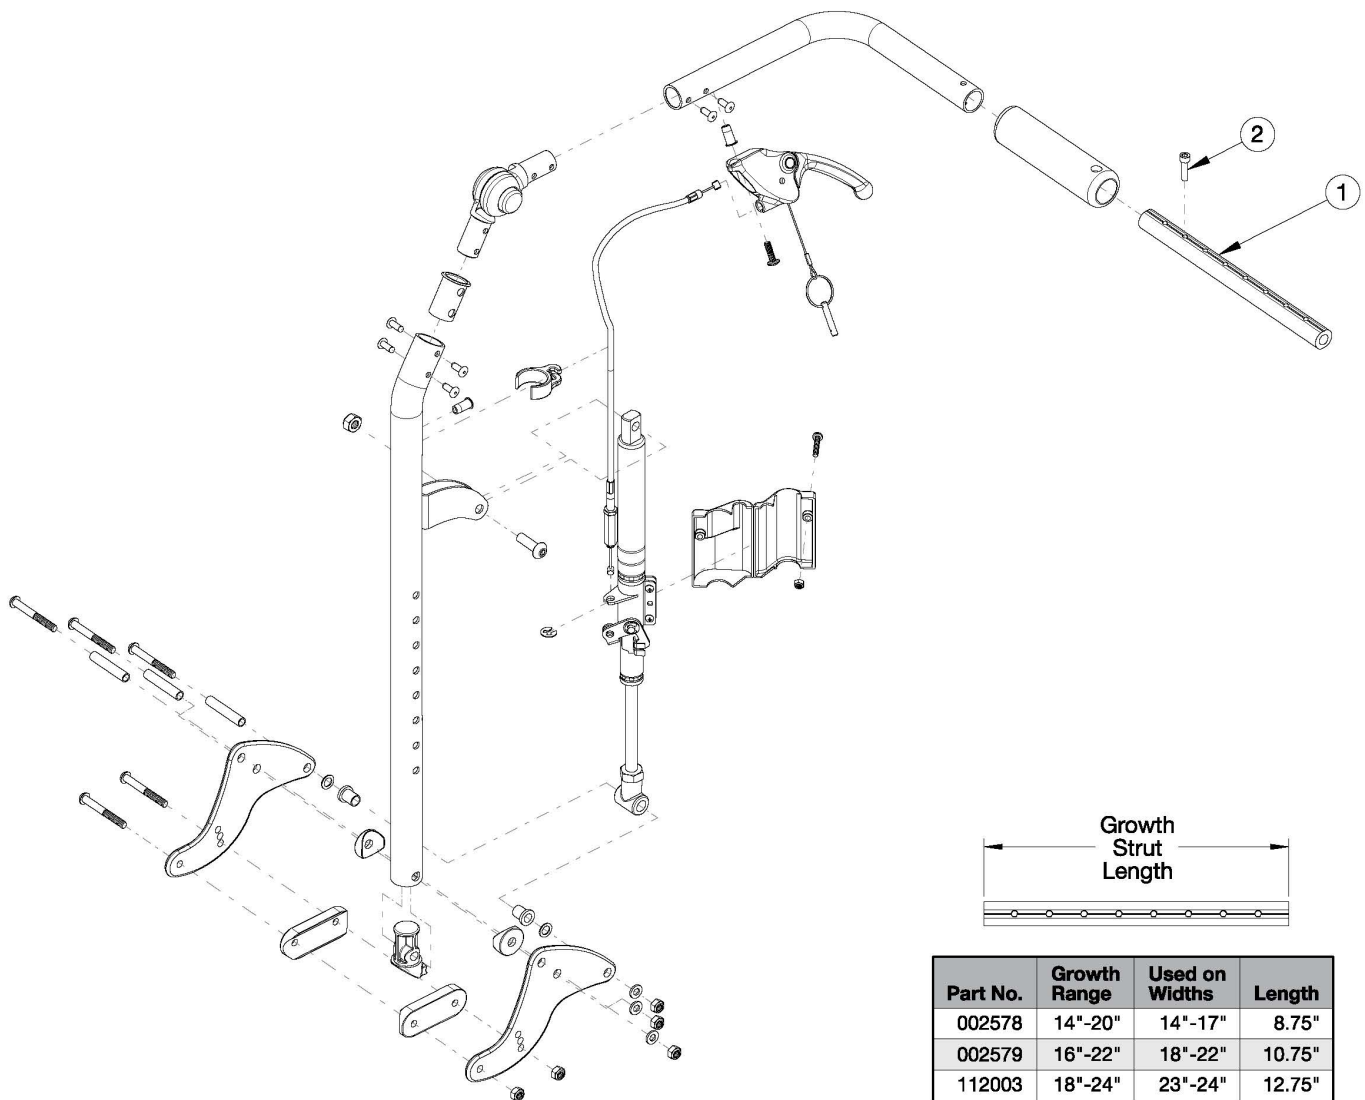

Focus CR Reclining Backrest - Growth

Part No.	Growth Range	Used on Widths	Length
002578	14"-20"	14"-17"	8.75"
002579	16"-22"	18"-22"	10.75"
112003	18"-24"	23"-24"	12.75"

Has your width changed? If yes, verify the current growth strut will work or select appropriately below.

Item Number	Part Number	Description	Quantity	Retail
1a	002578	Growth Strut, Stroller, Short <i>Used on chairs 14"-17" wide</i>	1	\$25.72
1b	002579	Growth Strut, Stroller, Long <i>Used on chairs 18"-22" wide</i>	1	\$28.14
2	101843	M5 x 20 SHCS Blk Zn	1	\$0.53