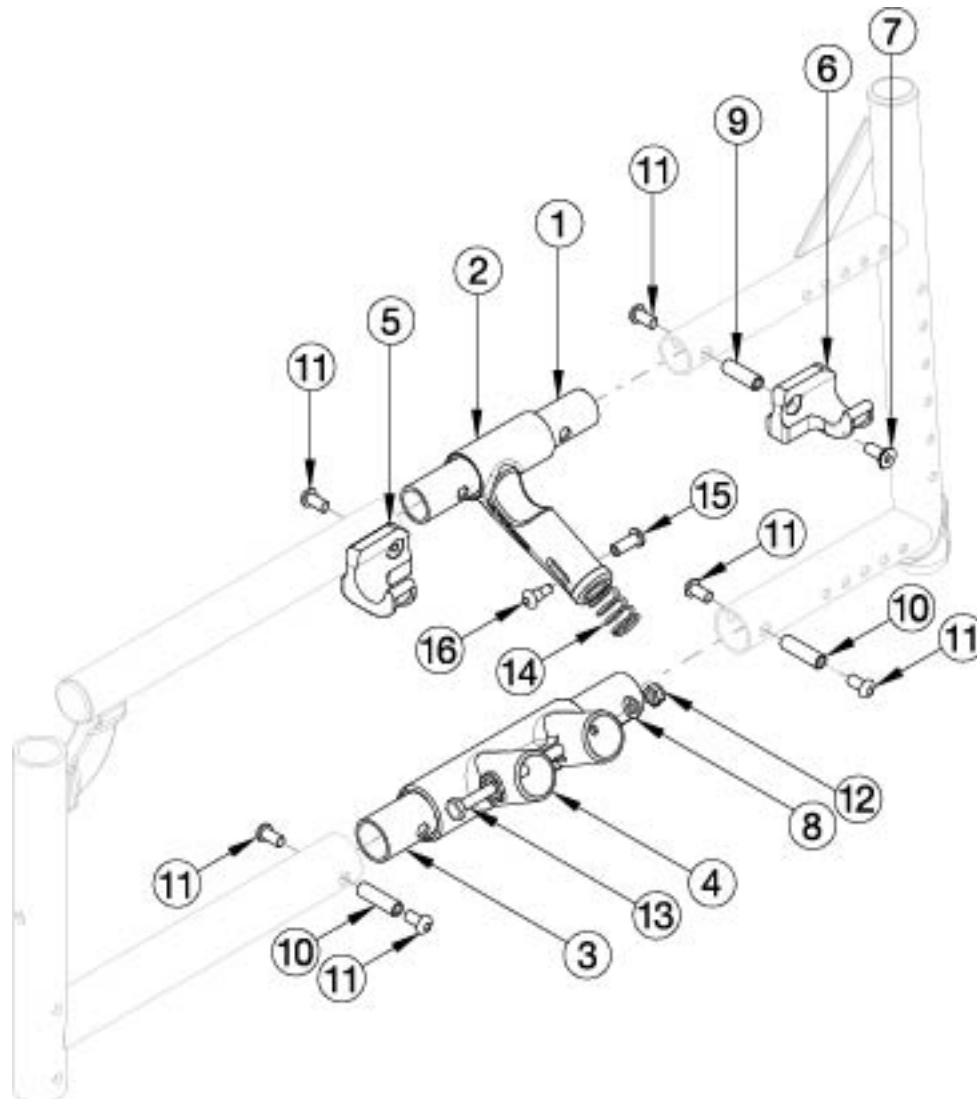

Catalyst 5Vx Side Frame Assembly - Open Seating (Seating System)

Upper Pivot Assemblies are based on seat width

Item Number	Part Number	Description	Quantity
2b, 14-16	500024	Upper Pivot Assembly 14" Width <i>This kit also contains the 14" slider link (not pictured)</i>	1
2a, 14-16	500025	Upper Pivot Assembly 15" Width <i>This kit also contains the 15" slider link (not pictured)</i>	1
2a, 14-16	500026	Upper Pivot Assembly 16" Width <i>This kit also contains the 16" slider link (not pictured)</i>	1
2a, 14-16	500027	Upper Pivot Assembly 17" Width <i>This kit also contains the 17" slider link (not pictured)</i>	1

Item Number	Part Number	Description	Quantity
2a, 14-16	500028	Upper Pivot Assembly 18" Width <i>This kit also contains the 18" slider link (not pictured)</i>	1
2a, 14-16	500029	Upper Pivot Assembly 19" Width <i>This kit also contains the 19" slider link (not pictured)</i>	1
2a, 14-16	500030	Upper Pivot Assembly 20" Width <i>This kit also contains the 20" slider link (not pictured)</i>	1
2a, 14-16	501479	Upper Pivot Assembly 21/22" Width <i>This kit also contains the 21/22" slider link (not pictured)</i>	1
1	000011	Frame Connector Upper CAT	1
3	000009	Frame Connector Lower CAT	1
4a	000001	Lower Frame Pivot CAT <i>Used with round style cross braces effective prior to 6/15/16</i>	1
4b	002806	Lower Frame Pivot CAT <i>Used with oval style cross braces effective 6/15/16</i>	1
5	000960R	Seat Hook Open Frame Right Front Frame / Left Rear Frame, Catalyst	1
6	000960L	Seat Hook Open Frame Left Front Frame / Right Rear Frame, Catalyst	1
7	101594	M6 x 14 CLS10.9 DIN7991 FSHCS BLKZC w/Patch	2
8	100746	M6 Flat Washer Blk Zn	2
9	000065	M6 x 23.68 Threaded Barrel	2
10	000066	M6 x 27 Threaded Barrel	2
11	100667	M6 x 12 BTN SHCS BLKZC w/Patch	6
12	100658	M6 Nylock Nut Blk Zn	2
13	100704	M6 x 90 CLS8.8 DIN931 HHCS ZC	1