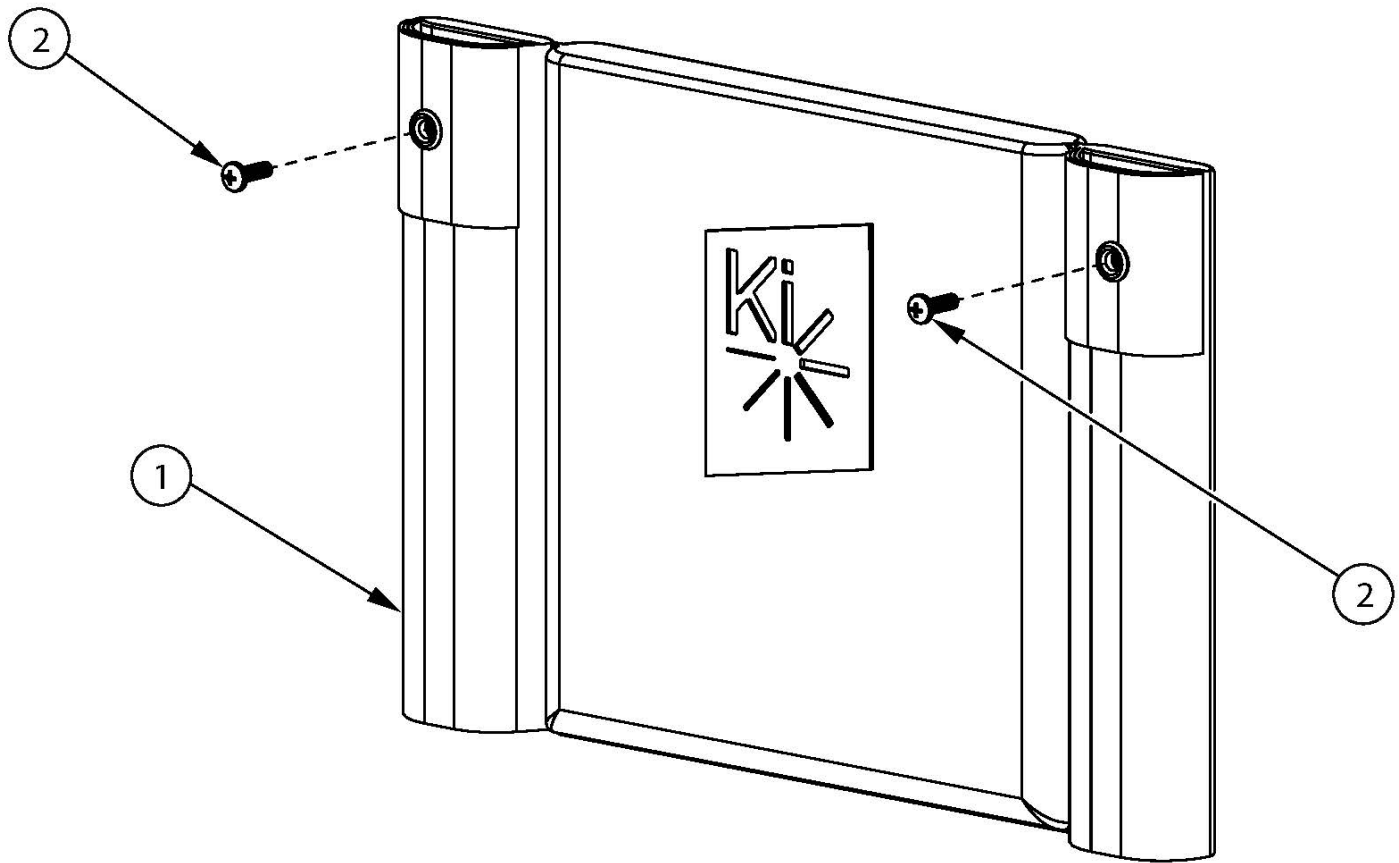

Catalyst E Back Upholstery - Standard

Attaching hardware is not included with the back upholstery

Item Number	Part Number	Description	Quantity	Retail
1a	004512	Back Upholstery, Short, 14 Wide, LFT / CAT E	1	\$110.00
1b	004514	Back Upholstery, Short, 16 Wide, LFT / CAT E	1	\$110.00
1c	004516	Back Upholstery, Short, 18 Wide, LFT / CAT E	1	\$110.00
1d	004518	Back Upholstery, Short, 20 Wide, LFT / CAT E	1	\$120.00
1e	004520	Back Upholstery, Short, 22 Wide, LFT / CAT E	1	\$150.00
1f	004521	Back Upholstery, Medium, 14 Wide, LFT / CAT E	1	\$110.00
1g	004523	Back Upholstery, Medium, 16 Wide, LFT / CAT E	1	\$117.81
1h	004525	Back Upholstery, Medium, 18 Wide, LFT / CAT E	1	\$117.81
1i	004527	Back Upholstery, Medium, 20 Wide, LFT / CAT E	1	\$128.52
1j	004529	Back Upholstery, Medium, 22 Wide, LFT / CAT E	1	\$150.00

Item Number	Part Number	Description	Quantity	Retail
1k	004530	Back Upholstery, Tall, 14 Wide, LFT / CAT E	1	\$117.81
1l	004532	Back Upholstery, Tall, 16 Wide, LFT / CAT E	1	\$117.81
1m	004534	Back Upholstery, Tall, 18 Wide, LFT / CAT E	1	\$117.81
1n	004536	Back Upholstery, Tall, 20 Wide, LFT / CAT E	1	\$128.52
1o	004538	Back Upholstery, Tall, 22 Wide, LFT / CAT E	1	\$150.00
2	100734	M5 x 16 PHMS ZC <i>Used to mount back upholstery</i>	1	\$1.66