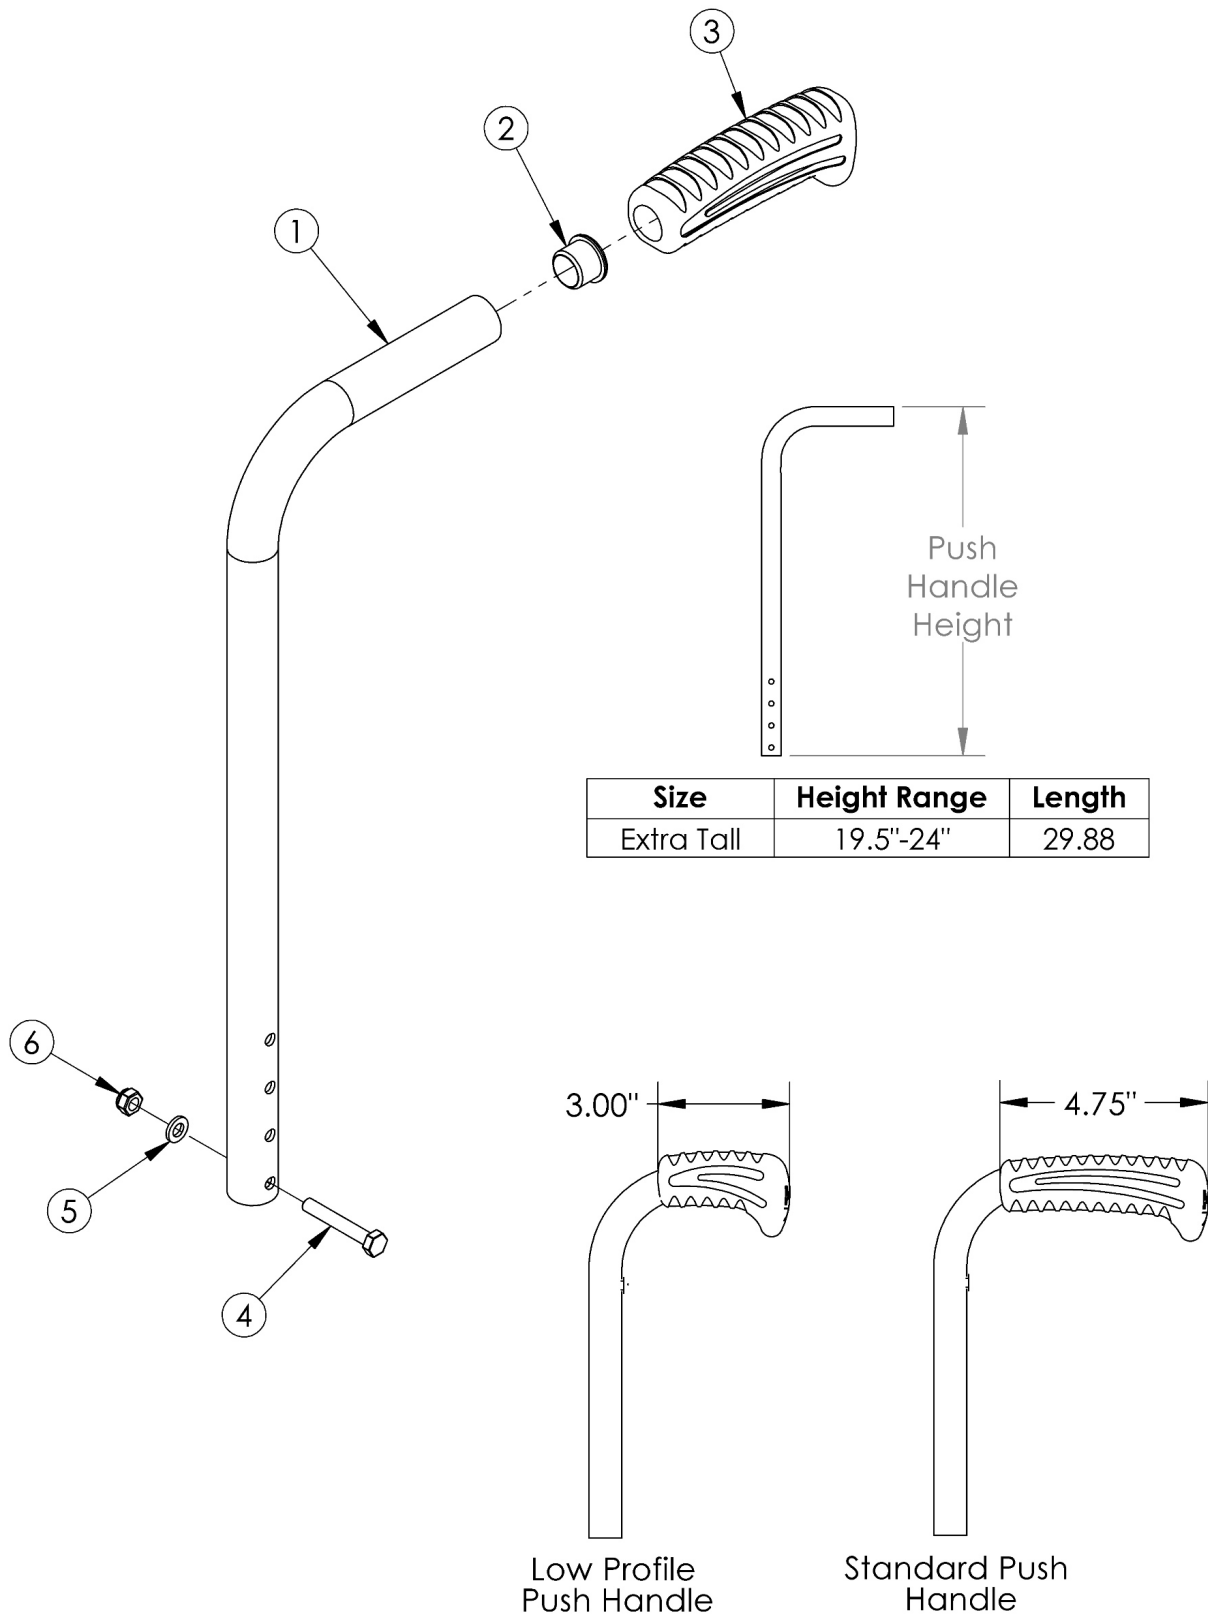

Catalyst Straight Extra Tall Backrest with Push Handle

Low Profile Push Handles are not available with Heavy Duty Option

Item Number	Part Number	Description	Quantity	Retail
1, 2, 3a	101134	Back Post Assembly Extra Tall Straight with Standard Push Handle	1	\$78.88
1, 2, 3b	002767	Back Post Assembly Extra Tall Straight with Low Profile Push Handle	1	\$78.88
2	100803	Tube End Plug 7/8"	1	\$1.58
3a	109433	Ergo Push Handle Grip 7/8" Standard with Instruction	1	\$7.14
3b	109431	Ergo Push Handle Grip 7/8" Low Profile with Instruction	1	\$7.14
4	100681	M6 x 40 CLS8.8 DIN931 HHCS ZC	1	\$1.58
5	100746	M6 Flat Washer Blk Zn	1	\$1.58
6	100658	M6 Nylock Nut Blk Zn	1	\$1.05