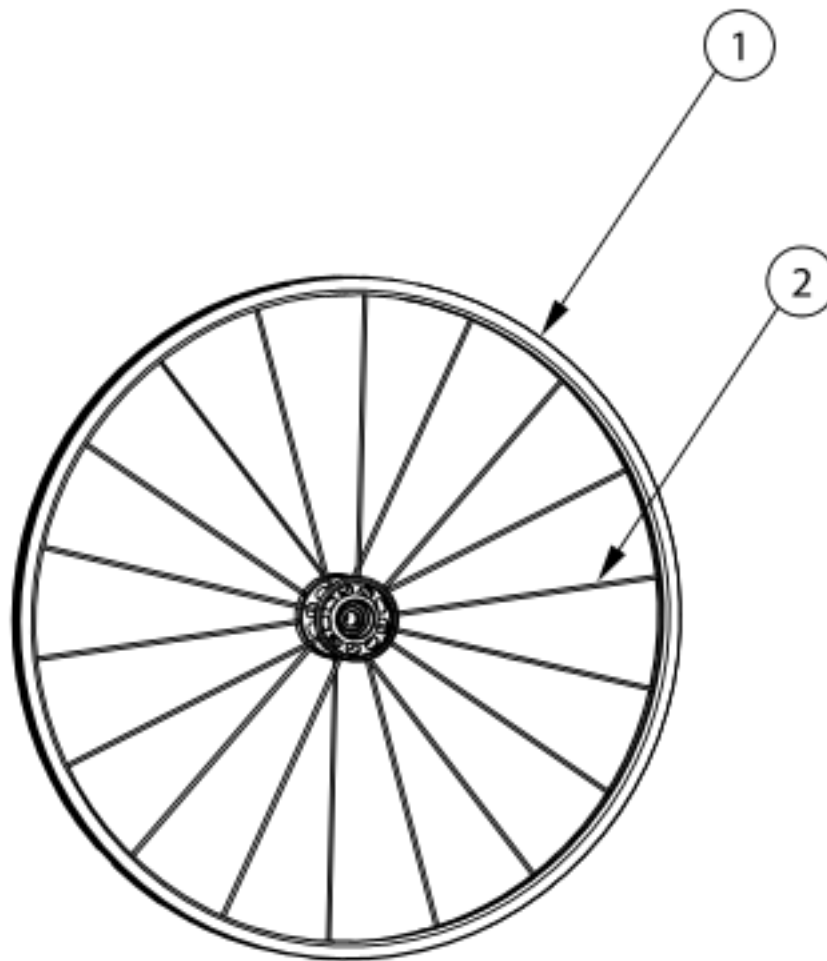

Catalyst E Wheels - MAXX Spoke

If changing wheel size and anti-tips are present, new anti-tips may be required. If changing wheel style, new axles may be needed. Please note tab mounted handrims must be installed prior to the tire being installed.

Item Number	Part Number	Description	Quantity
1a	108244	Wheel 20" MAXX Spoke, Black Hub/Rim/Spokes	1
1b	105135	Wheel 22" MAXX Spoke, Black Hub/Rim/Spokes	1
1c	105136	Wheel 24" MAXX Spoke, Black Hub/Rim/Spokes	1
1d	107436	Wheel 25" MAXX Spoke, Black Hub/Rim/Spokes	1
1e	107437	Wheel 26" MAXX Spoke, Black Hub/Rim/Spokes	1
2a	109274	Replacement Spoke MAXX Spoke 20"	1
2b	107407	Replacement Spoke MAXX Spoke 22"	1