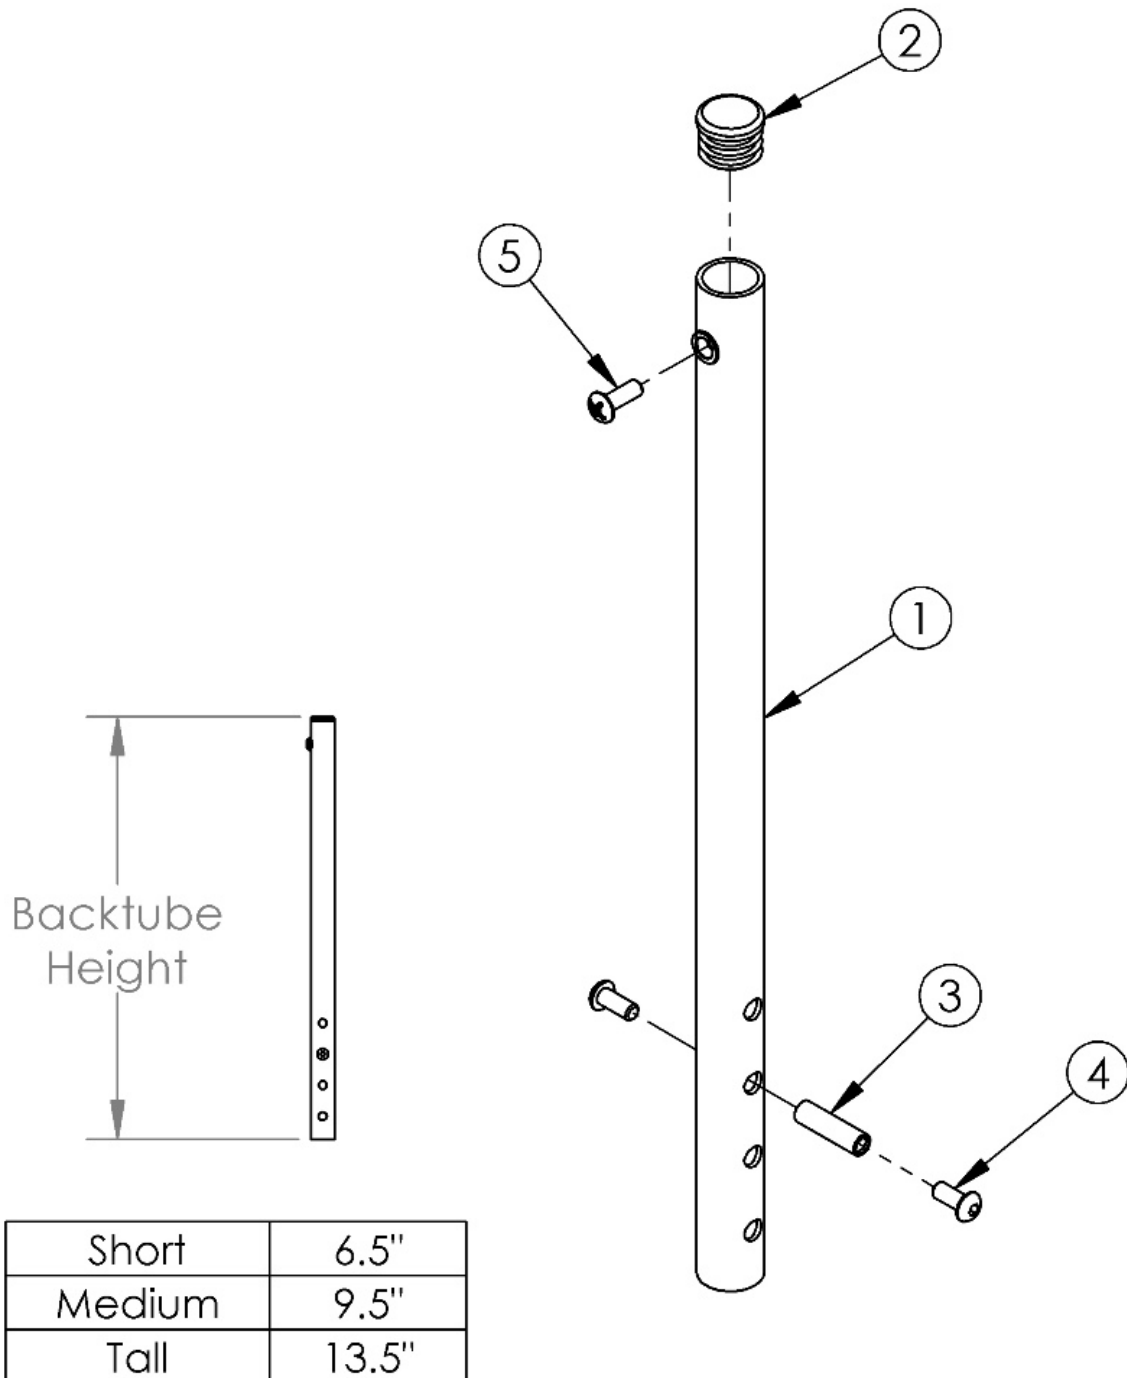

(Discontinued) Rogue Backtube

This Rogue Backtube is discontinued and was used on serial numbers prior to RG0016612.

Item Number	Part Number	Description	Quantity	Retail
1a, 2 - 5	501388	Backtube w/Hardware Assembly Short, Rigid	1	\$79.87

Item Number	Part Number	Description	Quantity	Retail
1b, 2 - 5	501389	Backtube w/Hardware Assembly Medium, Rigid	1	\$79.87
1c, 2 - 5	501390	Backtube w/Hardware Assembly Tall, Rigid	1	\$79.87
1a	000192	Backtube Extension 6.5", Rigid	1	\$45.66
1b	000193	Backtube Extension 9.5", Rigid	1	\$45.66
1c	000194	Backtube Extension 13.5", Rigid	1	\$45.66
2	100638	Tube End Plug 3/4"	1	\$2.10
3	000073	M5 x 24 Threaded Barrel	1	\$3.78
4	100669	M5 x 10 BTN SHCS BLKZC w/Patch	2	\$1.58
5	100734	M5 x 16 PHMS ZC	1	\$1.58