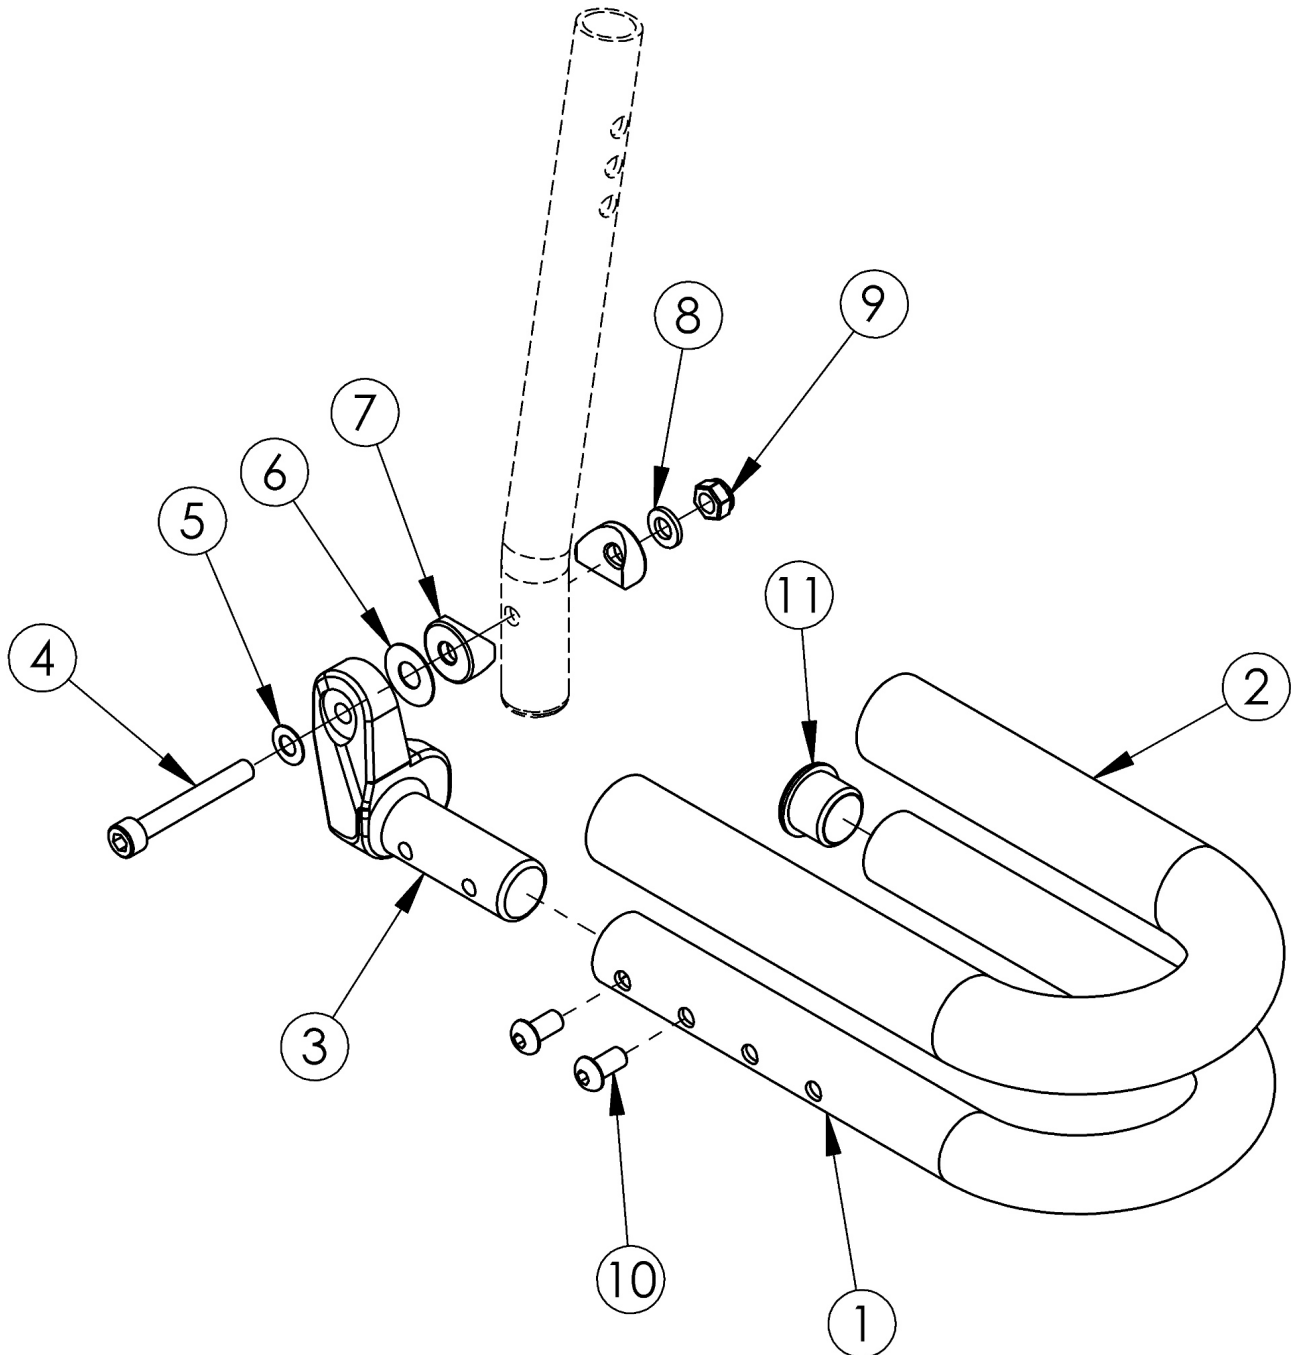

# Discontinued Catalyst Loop Footplate

*This Catalyst Loop Footplate is discontinued as of November 30th, 2015*

Item Number	Part Number	Description	Quantity
1a, 2a, 3a, 4-11	500740	Footplate Loop Assembly 14/15 Right	1

Item Number	Part Number	Description	Quantity
1b, 2b, 3a, 4-11	500741	Footplate Loop Assembly 16/17 Right	1
1c, 2c, 3a, 4-11	500742	Footplate Loop Assembly 18-22 Right	1
1a, 2a, 11	100538	Footplate Loop w/ Grip 14/15	1
1b, 2b, 11	100541	Footplate Loop w/ Grip 16/17	1
1c, 2c, 11	100543	Footplate Loop w/ Grip 18-22	1
3a	000067	Footplate Loop Casting 3/4" Right	1
4	101472	M6 x 45 SHCS BLK ZC	1
5	101455	M6 Belleville Washer (.252 x .551 x .050)	1
6	000428	Wear Washer	1
7	000053	Saddle 3/4"	2
8	100746	M6 Flat Washer Blk Zn	1
9	120030	M6 Top Lock Nut	1
10	100667	M6 x 12 BTN SHCS BLKZC w/Patch	2
11	100803	Tube End Plug 7/8"	1