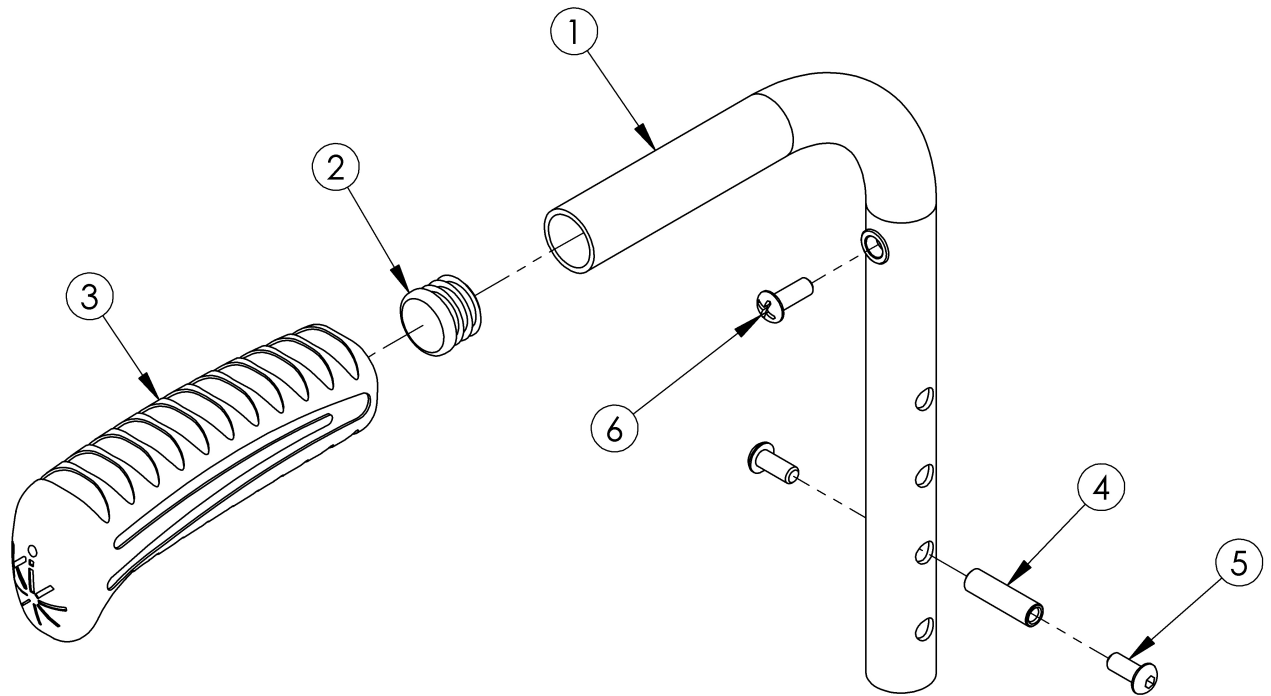

# Rigid Push Handle

Size	Height Range	Length
Short	11"-14"	8.5"
Medium	13"-17"	11.5"
Tall	17"-20"	15.5"

The above chart is in reference to the height adjustable back post w/ push handle. If changing from another style backrest and the Drum Brake is present, a new Drum Brake Cable Kit may be required.

Item Number	Part Number	Description	Quantity
1a, 2, 3a, 4 - 6	500779	Standard Push Handle w/Hardware Assembly Short Rigid <i>Used with all fixed height backrests w/standard push handle or height adjustable backrests w/standard push handle with a short back height range and drum brake is not present</i>	1