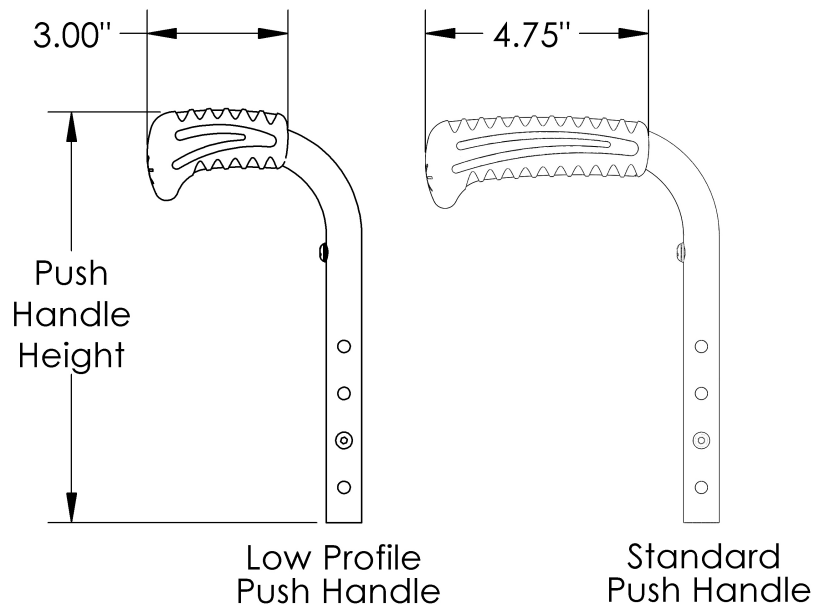

# Rigid Push Handle

Size	Height Range	Length
Short	11"-14"	8.5"
Medium	13"-17"	11.5"
Tall	17"-20"	15.5"

The above chart is in reference to the height adjustable back post w/ push handle. If changing from another style backrest and the Drum Brake is present, a new Drum Brake Cable Kit may be required.

Item Number	Part Number	Description	Quantity
1a, 2, 3a, 4 - 6	500779	Standard Push Handle w/Hardware Assembly Short Rigid <i>Used with all fixed height backrests w/standard push handle or height adjustable backrests w/standard push handle with a short back height range and drum brake is not present</i>	1