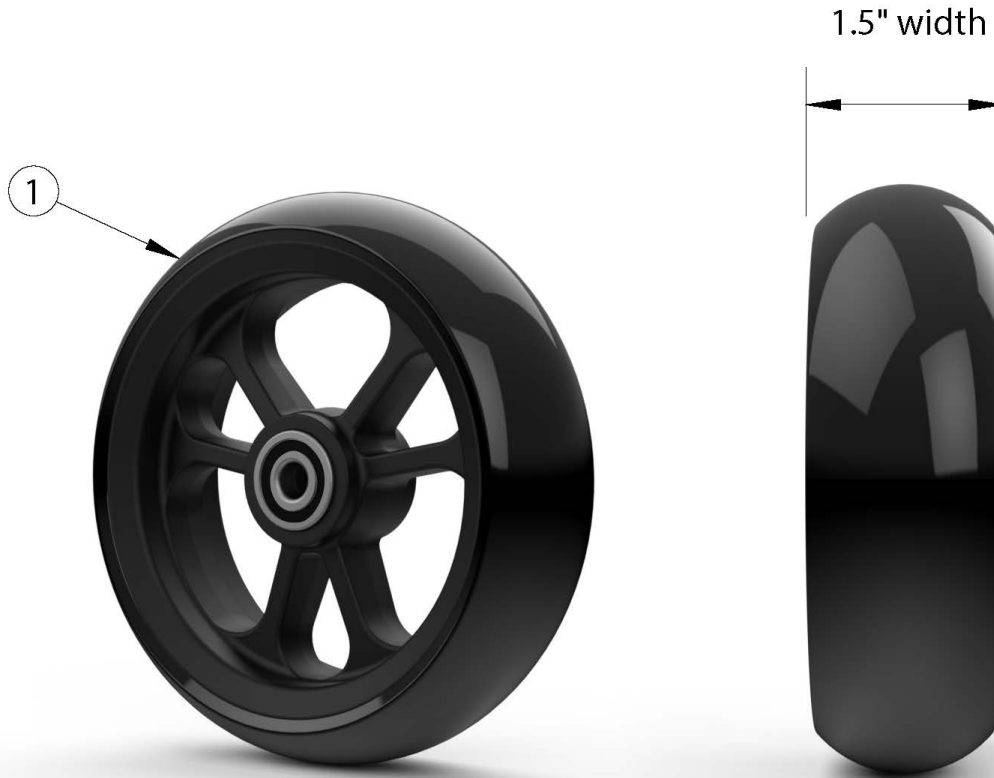

Flip for x:panda 1.5" Poly Casters

If changing size of casters, new forks may be needed.

Item Number	Part Number	Description	Quantity
1.0	111844	Caster 6 x 1.5" Poly	1