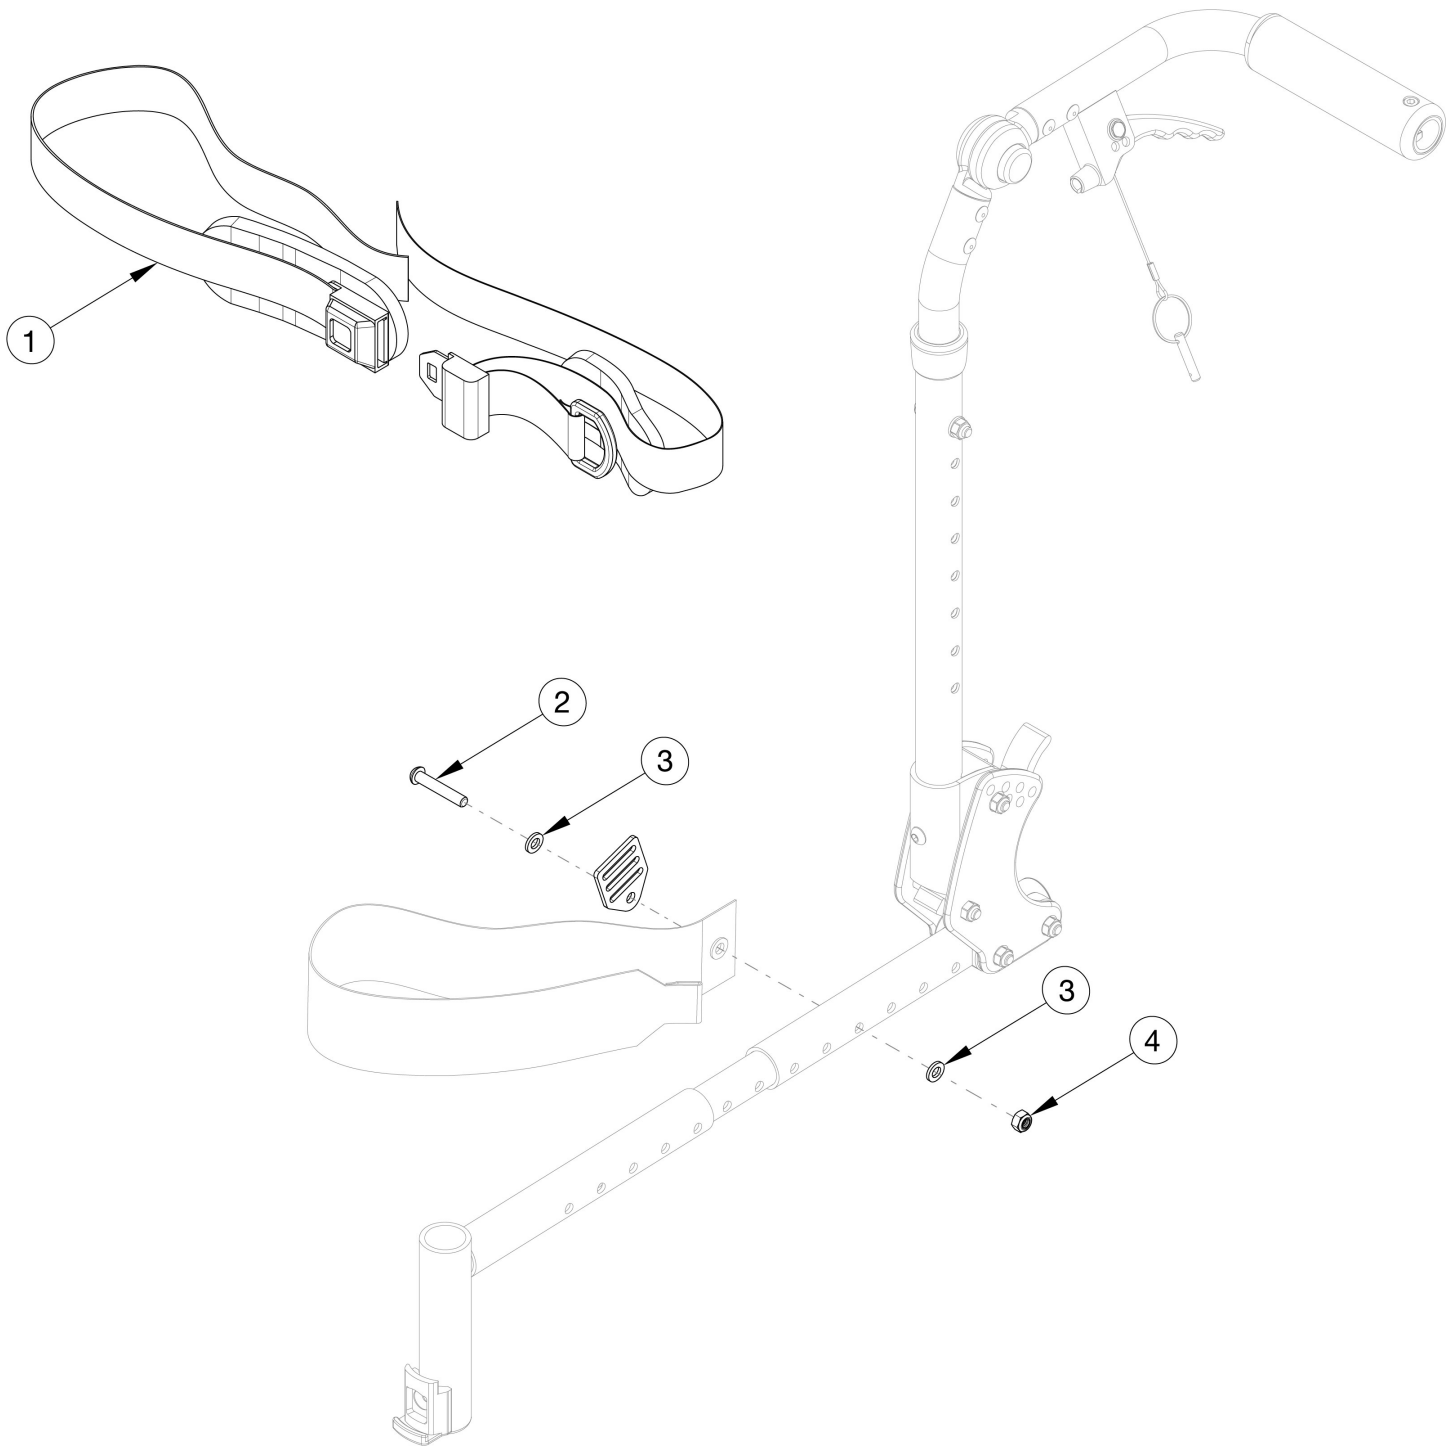

# Arc Pelvic Positioning Belt - 1.5" Padded Auto Buckle and Hardware

Item Number	Part Number	Description	Quantity
1	100958	Belt Pelvic Positioning 1.5" Auto Buckle Padded 56"	1
2 - 4	102919	Seat Belt Mounting Hardware Flip / Liberty / Arc (PAIR)	1