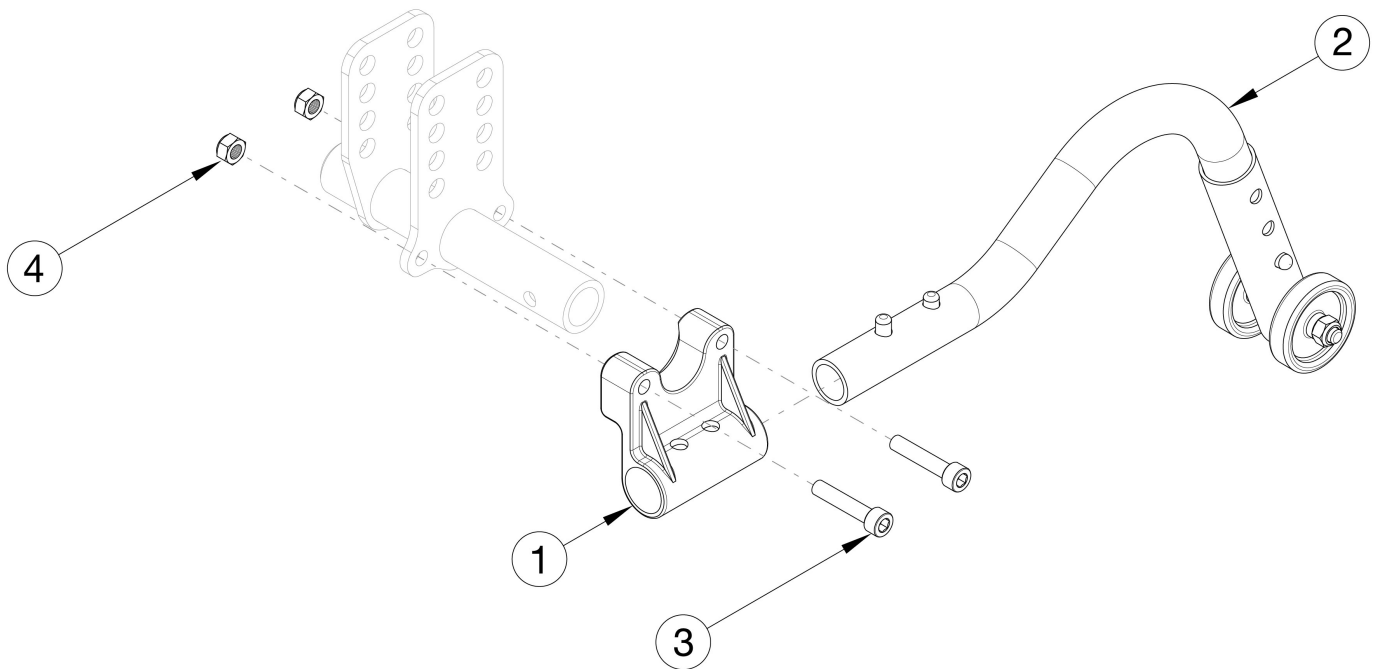

CR45 Rear Anti-Tips

Item Number	Part Number	Description	Quantity
1, 2a, 3, 4	116478	Anti-Tip Assembly, 12" Wheel with Receiver, CR45	1
1, 2b, 3, 4	116479	Anti-Tip Assembly, 16" Wheel with Receiver, CR45	1
1, 2c, 3, 4	116480	Anti-Tip Assembly, 20" Wheel with Receiver, CR45	1
1, 2d, 3, 4	116481	Anti-Tip Assembly, 22" - 24" Wheel with Receiver, CR45	1
1	112496	Anti-Tip Receiver, CR45	2
2a	112499	CR45 Low Long Anti-Tip Assembly	2
2b	112498	CR45 Low Short Anti-Tip Assembly	2
2d	119679	Anti-Tip Assembly, 22-24", Liberty, Arc, Cr45	2
3	102627	M6 X 30 SHCS BLK ZC	4
4	100658	M6 Nylock Nut Blk Zn	4