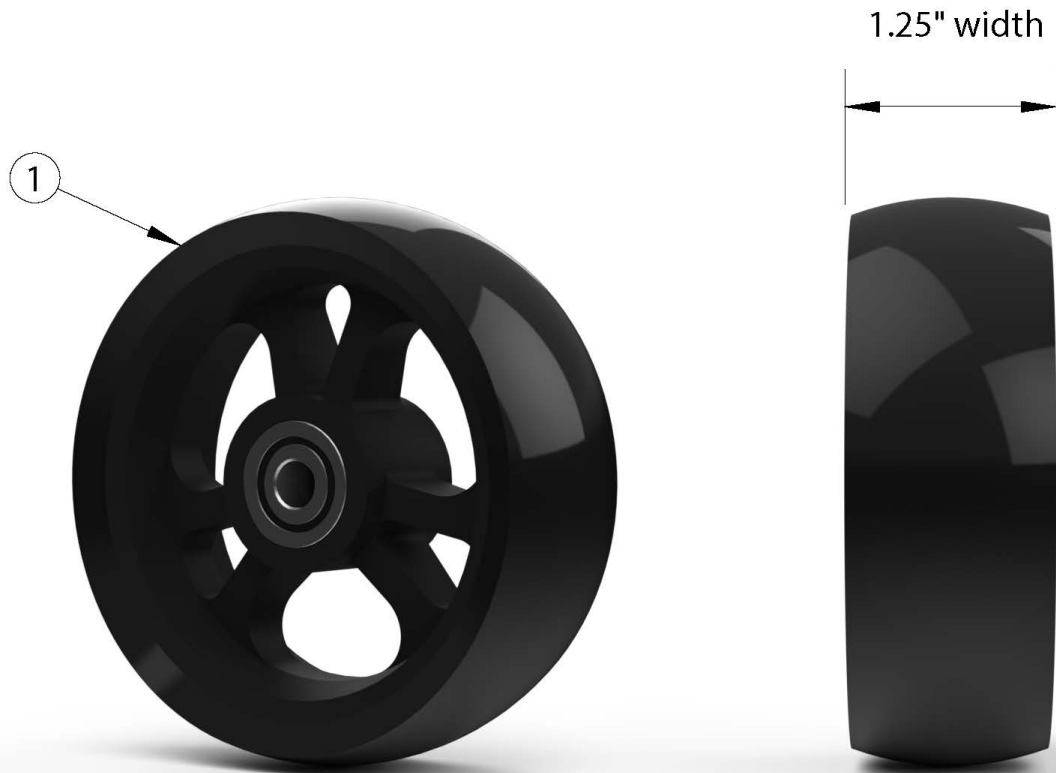

Little Wave XP Casters - 1" Poly

If changing size of casters, new forks may be needed.

Item Number	Part Number	Description	Quantity
1a	100809	Caster 4 x 1" Poly (1.25") <i>Replaced part number 100517</i>	1
1b	100807	Caster 5 x 1" Poly (1.25") <i>Replaced part number 100518</i>	1
1c	100786	Caster 6 x 1" Poly (1.25") <i>Replaced part number 100521</i>	1