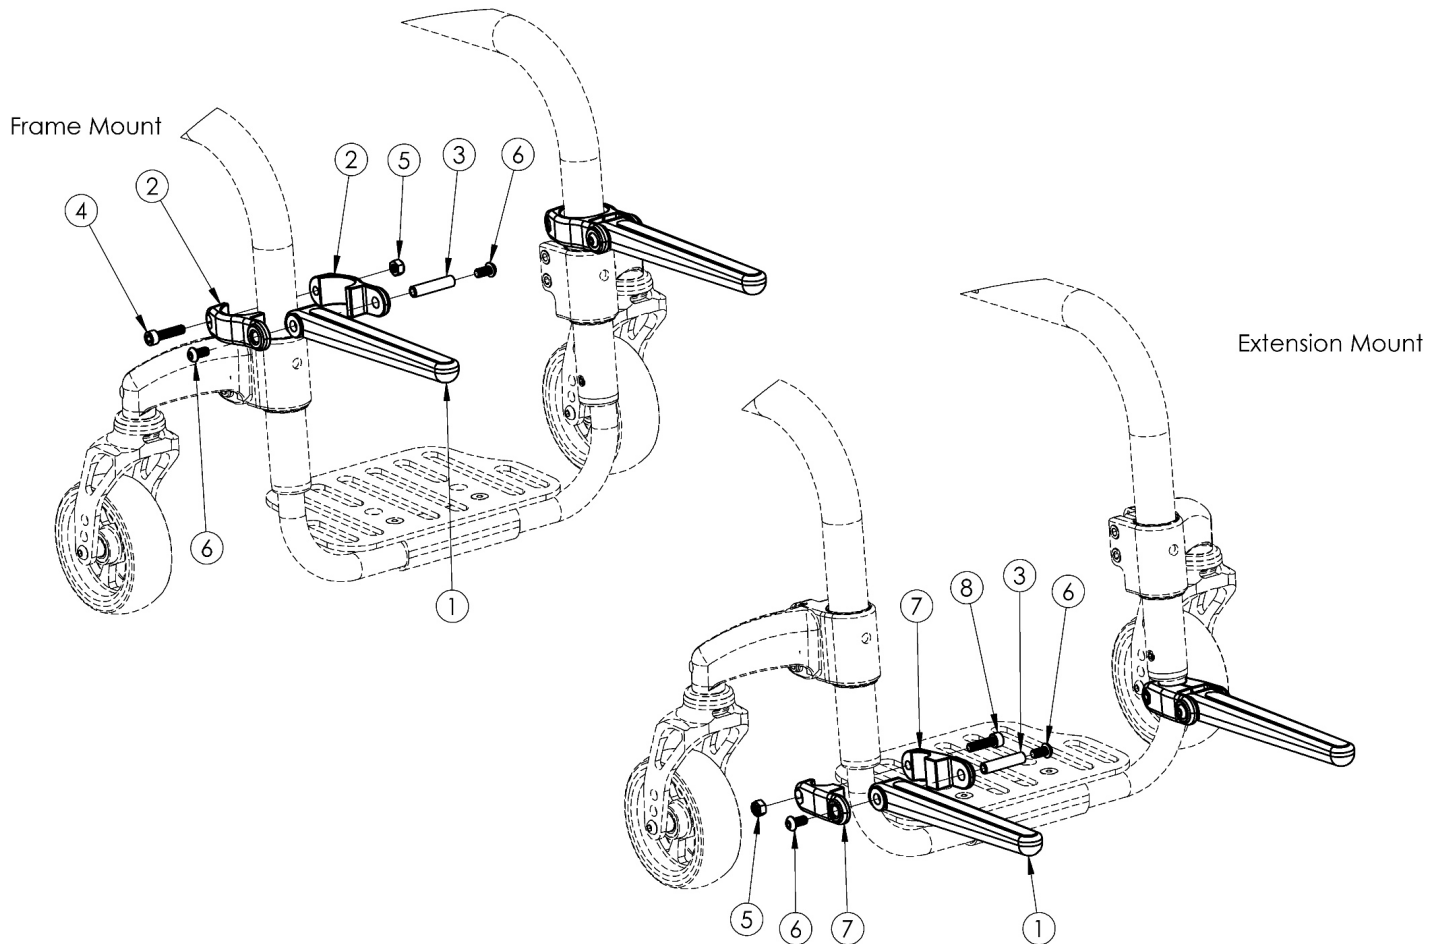

Clik Luggage Carrier

Item Number	Part Number	Description	Quantity
1 - 8	504466	Luggage Carrier Kit, Clik/Ethos	1
1	003430	Luggage Carrier Fork Assembly	2
2	003411	Luggage Carrier Clamp 1.125 <i>Used to mount Luggage Carrier to the frame</i>	4
3	003413	Luggage Carrier Barrel	2
4	100780	M6 x 25 SHCS ZC <i>Only used when Luggage Carrier is mounted to the frame</i>	2
5	100658	M6 Nylock Nut Blk Zn	2
6	100667	M6 x 12 BTN SHCS BLKZC w/Patch	4
7	003409	Luggage Carrier Clamp .75 <i>Used to mount Luggage Carrier to the footrest tubes/extensions</i>	4

Item Number	Part Number	Description	Quantity
8	101845	M6 x 22 SHCS Blk Zn <i>Only used when Luggage Carrier is mounted to the footrest tubes/extensions</i>	2