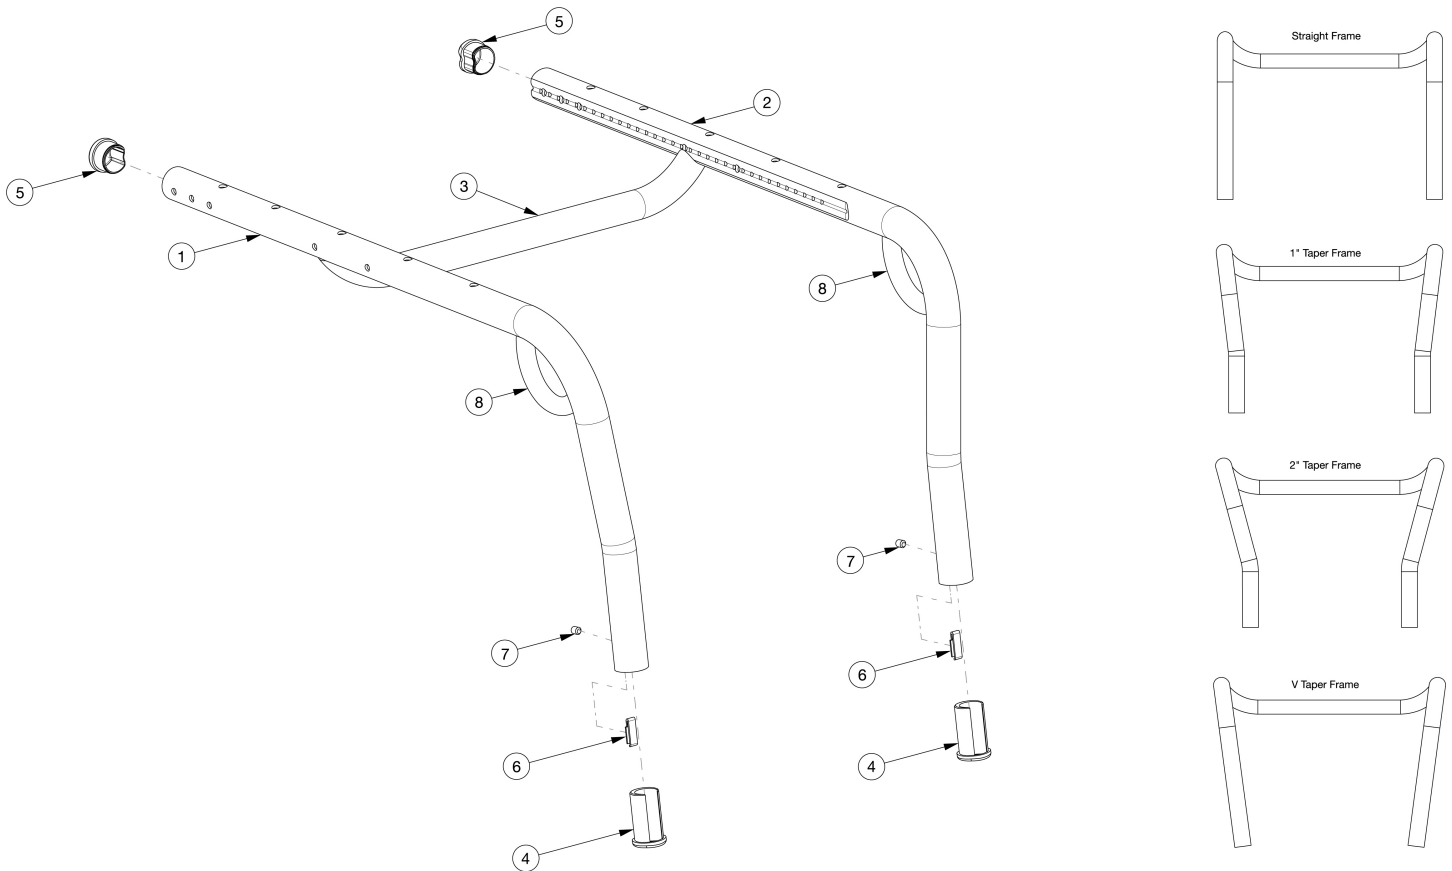

Ethos Seat Frame

Replacement Seat Frames may be quoted but must be ordered through Customer Service. Serial number required upon order<p> Replacement Ethos Transit Seat Frames will include front transit brackets only. To quote rear transit brackets, please see Ethos Transit page.

Item Number	Part Number	Description	Quantity	Retail
1a, 2a, 3, 4, 5, 6, 7	RFETSEAT	Replacement Ethos Seat Frame	1	\$561.00
1b, 2b, 3, 4, 5, 6, 7, 8	RFETTRANS	Replacement Ethos Transit Seat Frame <i>Does not include transit backplates</i>	1	\$800.70
1c, 2c, 3, 4, 5, 6, 7	RFETGIT	Replacement Ethos Seat Frame with Hydrographic	1	\$1,269.90
4a	003984	Footrest Bushing 1.125, Black	2	\$2.04
4b	107710_ _ _	Footrest Bushing, Highlight Color	2	\$2.04
5	002791	Seat Tube End Cap	2	\$1.58
6	002798	Footrest Screw Plate	2	\$8.40
7	102090	M6 Set Screw Flat Point	2	\$2.63