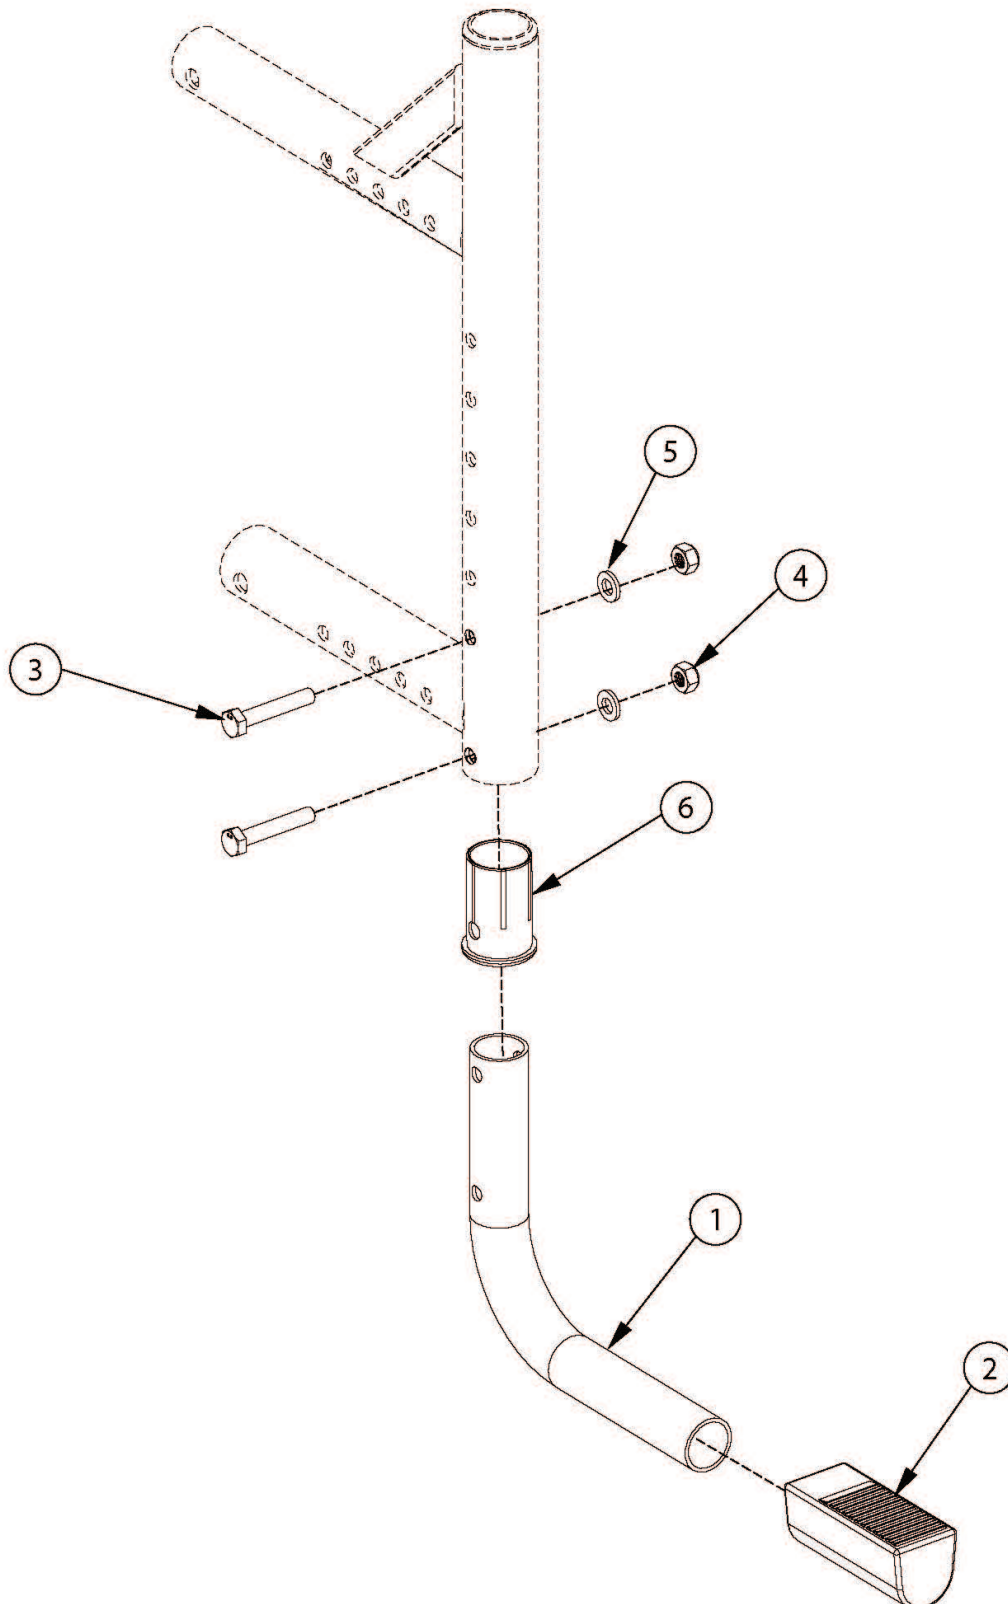

# Catalyst 5VX Step Tube

*New rear frames required with serial numbers prior to C5053765, C5HD003546, or CVX0091137 <p>  
Not available with Heavy Duty Option*

<b>Item Number</b>	<b>Part Number</b>	<b>Description</b>	<b>Quantity</b>	<b>Retail</b>
1 - 6	505420	Catalyst 5VX Step Tube Assembly Kit	1	\$50.00
1, 2	003535	Step Tube Assembly, CAT5VX	1	\$35.70
3	100860	M6 x 35 HHCS P/THD ZC	2	\$1.58
4	100658	M6 Nylock Nut Blk Zn	2	\$1.05
5	100746	M6 Flat Washer Blk Zn	2	\$1.58
6	003501	Step Tube/Transit Wheel Sleeve, CAT5VX	1	\$3.15