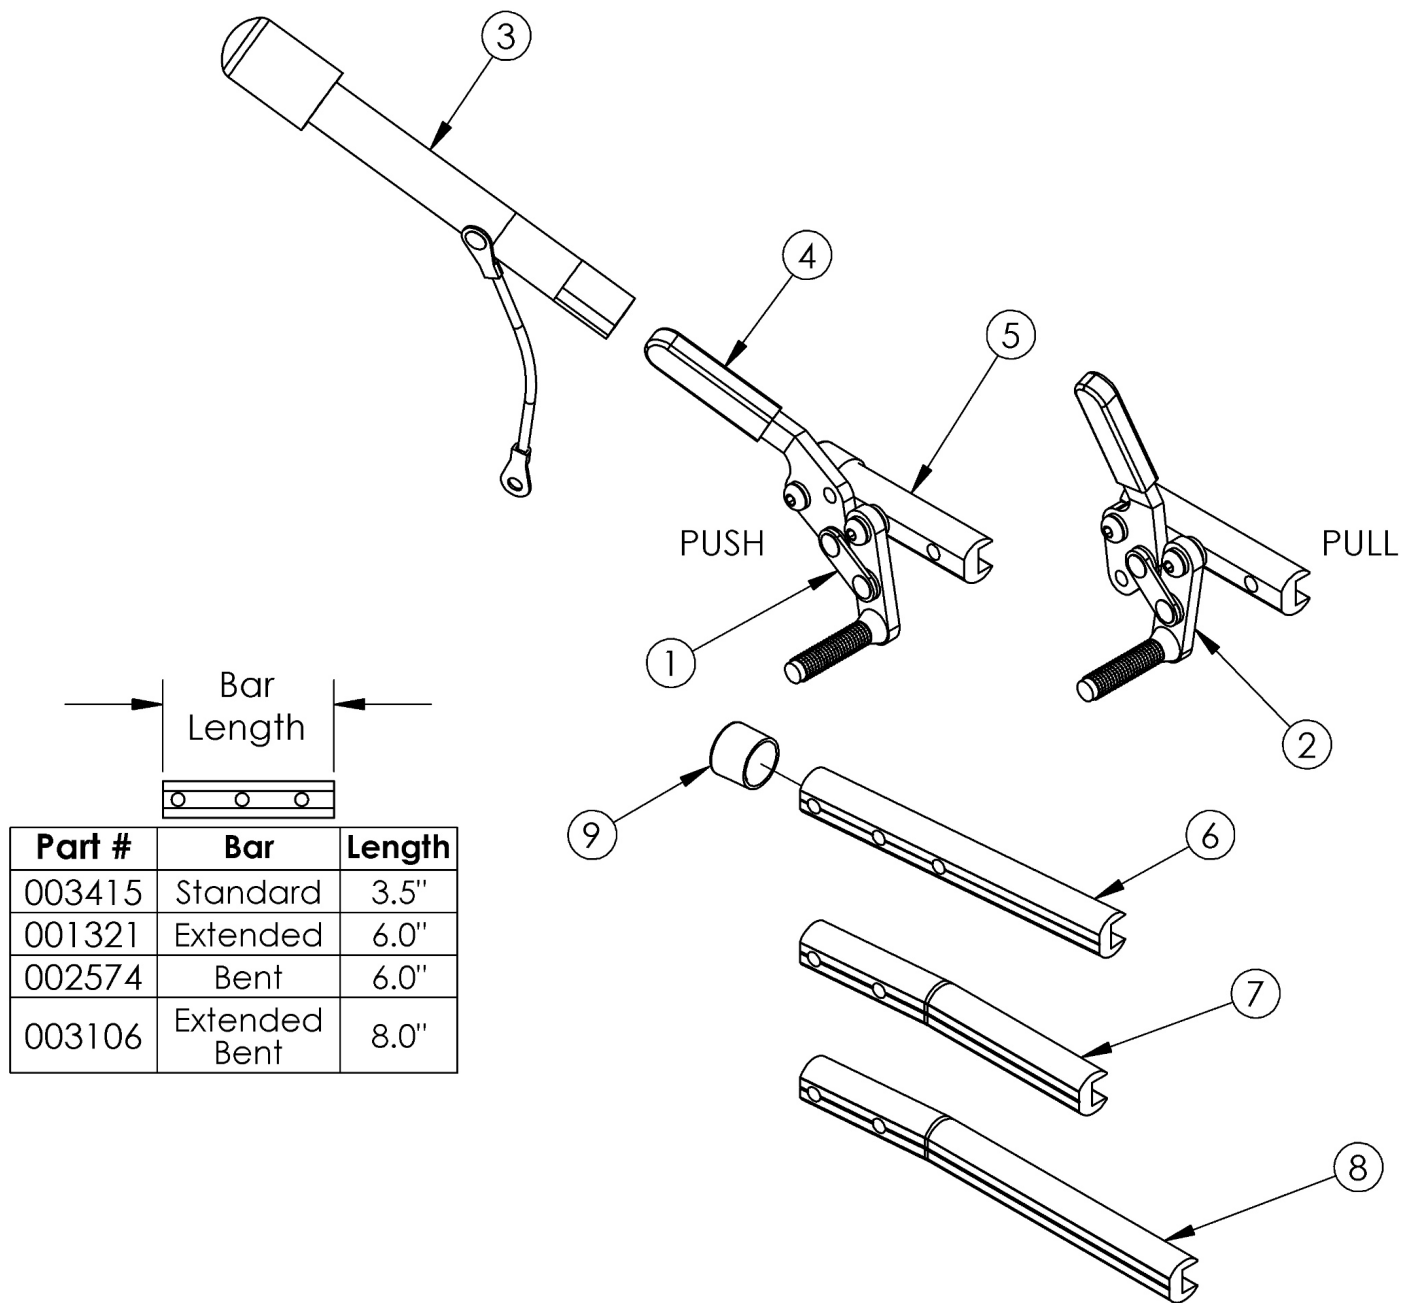

Clik Push and Pull to Lock Wheel Locks

Part #	Bar	Length
003415	Standard	3.5"
001321	Extended	6.0"
002574	Bent	6.0"
003106	Extended Bent	8.0"

Please confirm wheel lock bar length and style for correct replacement parts

Item Number	Part Number	Description	Quantity
1a, 4, 5	503206	Wheel Lock Assembly, Push Right w/ Instruction <i>This kit contains 200251 wheel lock along with an instruction for reversing the wheel lock</i>	1
1b, 4, 5	503205	Wheel Lock Assembly, Push Left w/ Instruction <i>This kit contains 200252 wheel lock along with an instruction for reversing the wheel lock</i>	1