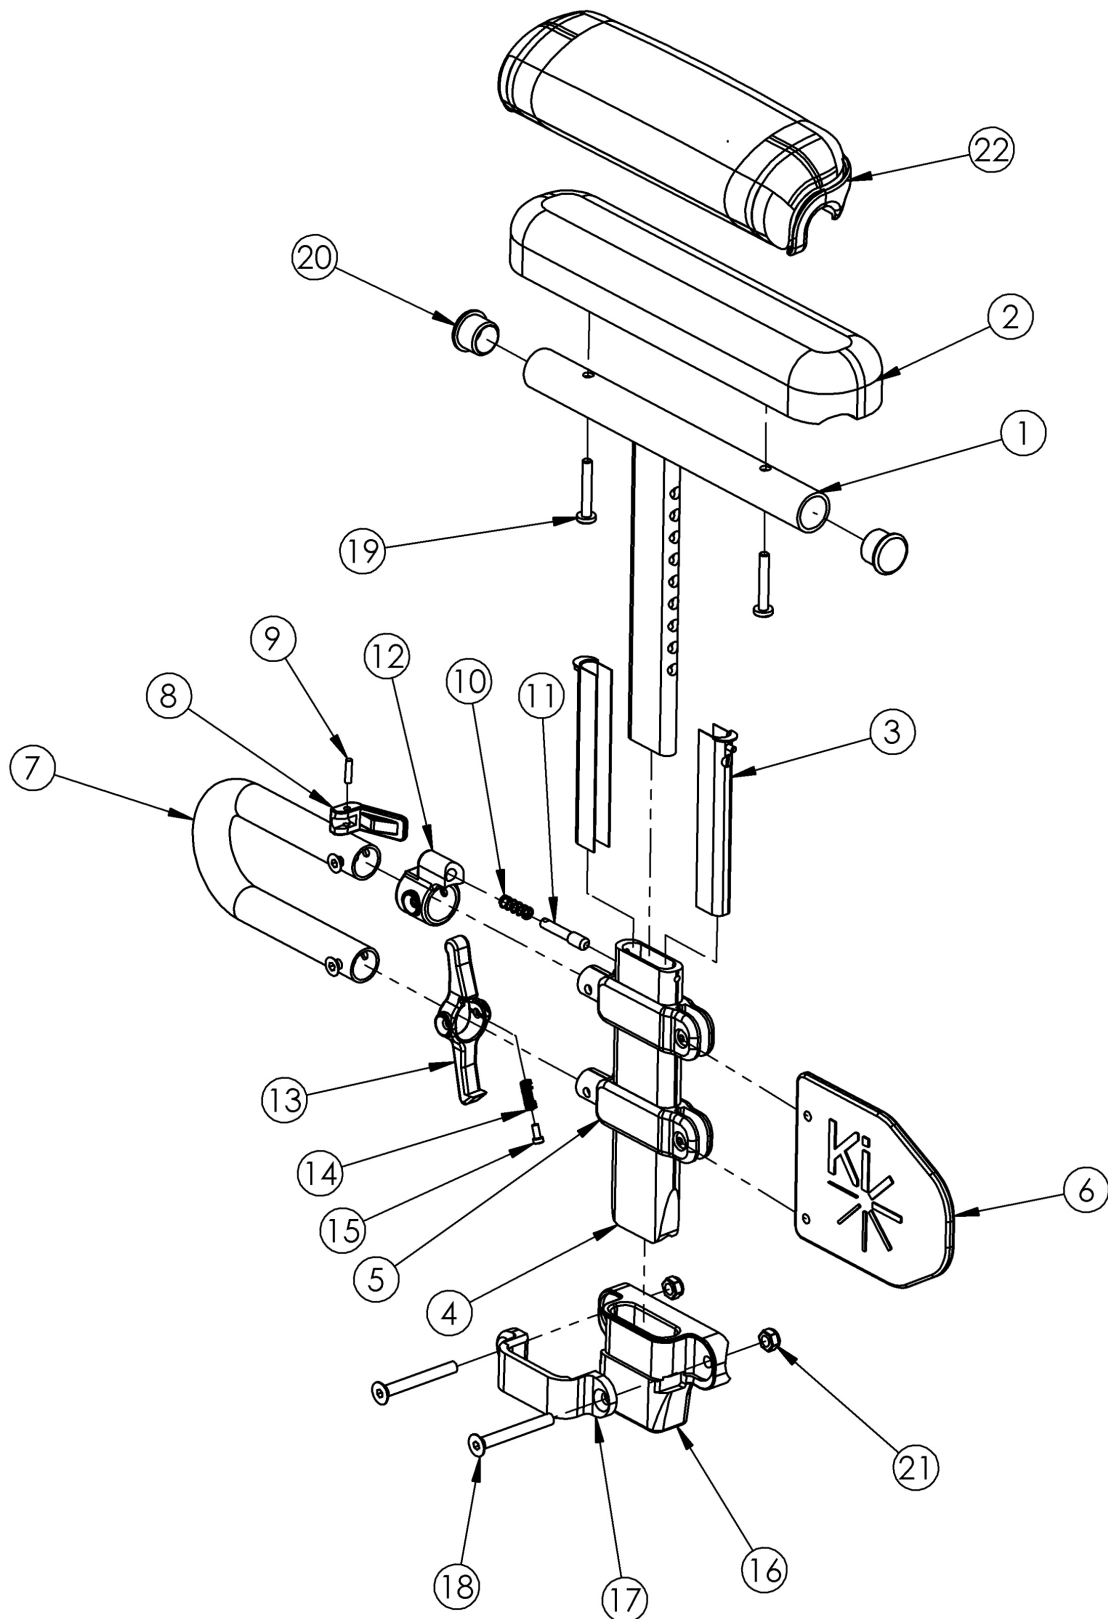

# Rogue / Rogue XP Height Adjustable Low T-Arm

Height Adjustable Low T-Arms cannot be retrofitted

Item Number	Part Number	Description	Quantity	Retail
1a, 2b, 3-18, 19a, 20-21	113460	Height Adj T-Arm Assm Low, Desk w/ Std Pad and TSU/RG Receiver PAIR	1	\$419.56
1a, 2b, 3-18, 19a, 20-21	113444	Height Adj T-Arm Assm Low, Desk w/ Std Pad and TSU/RG Receiver Right	1	\$209.78
1a, 2b, 3-18, 19a, 20-21	113445	Height Adj T-Arm Assm Low, Desk w/ Std Pad and TSU/RG Receiver Left	1	\$209.78
1a, 2b, 3-15, 19a, 20	503167	Height Adj T-Arm Assm Low, Desk w/ Std Pad Right	1	\$160.81
1a, 2b, 3-15, 19a, 20	503168	Height Adj T-Arm Assm Low, Desk w/ Std Pad Left	1	\$160.81
1b, 2a, 3-18, 19a, 20-21	113461	Height Adj T-Arm Assm Low, Full w/ Std Pad and TSU/RG Receiver PAIR	1	\$419.56
1b, 2a, 3-18, 19a, 20-21	113446	Height Adj T-Arm Assm Low, Full w/ Std Pad and TSU/RG Receiver Right	1	\$209.78
1b, 2a, 3-18, 19a, 20-21	113447	Height Adj T-Arm Assm Low, Full w/ Std Pad and TSU/RG Receiver Left	1	\$209.78
1b, 2a, 3-15, 19a, 20	503169	Height Adj T-Arm Assm Low, Full w/ Std Pad Right	1	\$160.81
1b, 2a, 3-15, 19a, 20	503170	Height Adj T-Arm Assm Low, Full w/ Std Pad Left	1	\$160.81
1a, 3-18, 19b, 20-21, 22b	113462	Height Adj T-Arm Assm Low, Desk w/ Waterfall Pad and TSU/RG Receiver PAIR	1	\$437.88
1a, 3-18, 19b, 20-21, 22b	113448	Height Adj T-Arm Assm Low, Desk w/ Waterfall Pad and TSU/RG Receiver Right	1	\$218.94
1a, 3-18, 19b, 20-21, 22b	113451	Height Adj T-Arm Assm Low, Desk w/ Waterfall Pad and TSU/RG Receiver Left	1	\$218.94
1a, 3-15, 19b, 20, 23b	503183	Height Adj T-Arm Assm Low, Desk w/ Waterfall Pad Right	1	\$169.97
1a, 3-15, 19b, 20, 23b	503184	Height Adj T-Arm Assm Low, Desk w/ Waterfall Pad Left	1	\$169.97
1b, 3-18, 19b, 20-21, 22a	113463	Height Adj T-Arm Assm Low, Full w/ Waterfall Pad and TSU/RG Receiver PAIR	1	\$437.88
1b, 3-18, 19b, 20-21, 22a	113449	Height Adj T-Arm Assm Low, Full w/ Waterfall Pad and TSU/RG Receiver Right	1	\$218.94
1b, 3-18, 19b, 20-21, 22a	113450	Height Adj T-Arm Assm Low, Full w/ Waterfall Pad and TSU/RG Receiver Left	1	\$218.94
1b, 3-15, 19b, 20, 22a	503185	Height Adj T-Arm Assm Low, Full w/ Waterfall Pad Right	1	\$169.97
1b, 3-15, 19b, 20, 22a	503186	Height Adj T-Arm Assm Low, Full w/ Waterfall Pad Left	1	\$169.97
1a, 3-15, 20	002681	Arm T Height Adj Low, Desk Right Assembly	1	\$134.01
1a, 3-15, 20	002682	Arm T Height Adj Low, Desk Left Assembly	1	\$134.01
1b, 3-15, 20	002683	Arm T Height Adj Low, Full Right Assembly	1	\$134.01
1b, 3-15, 20	002684	Arm T Height Adj Low, Full Left Assembly	1	\$134.01
16-18, 21	501731	Height Adj T-Arm Receiver Assembly 1-3/8" TSU/RG	1	\$48.23
8-12	500541	Arm Height Adj T Upper Lever Assembly	1	\$40.56