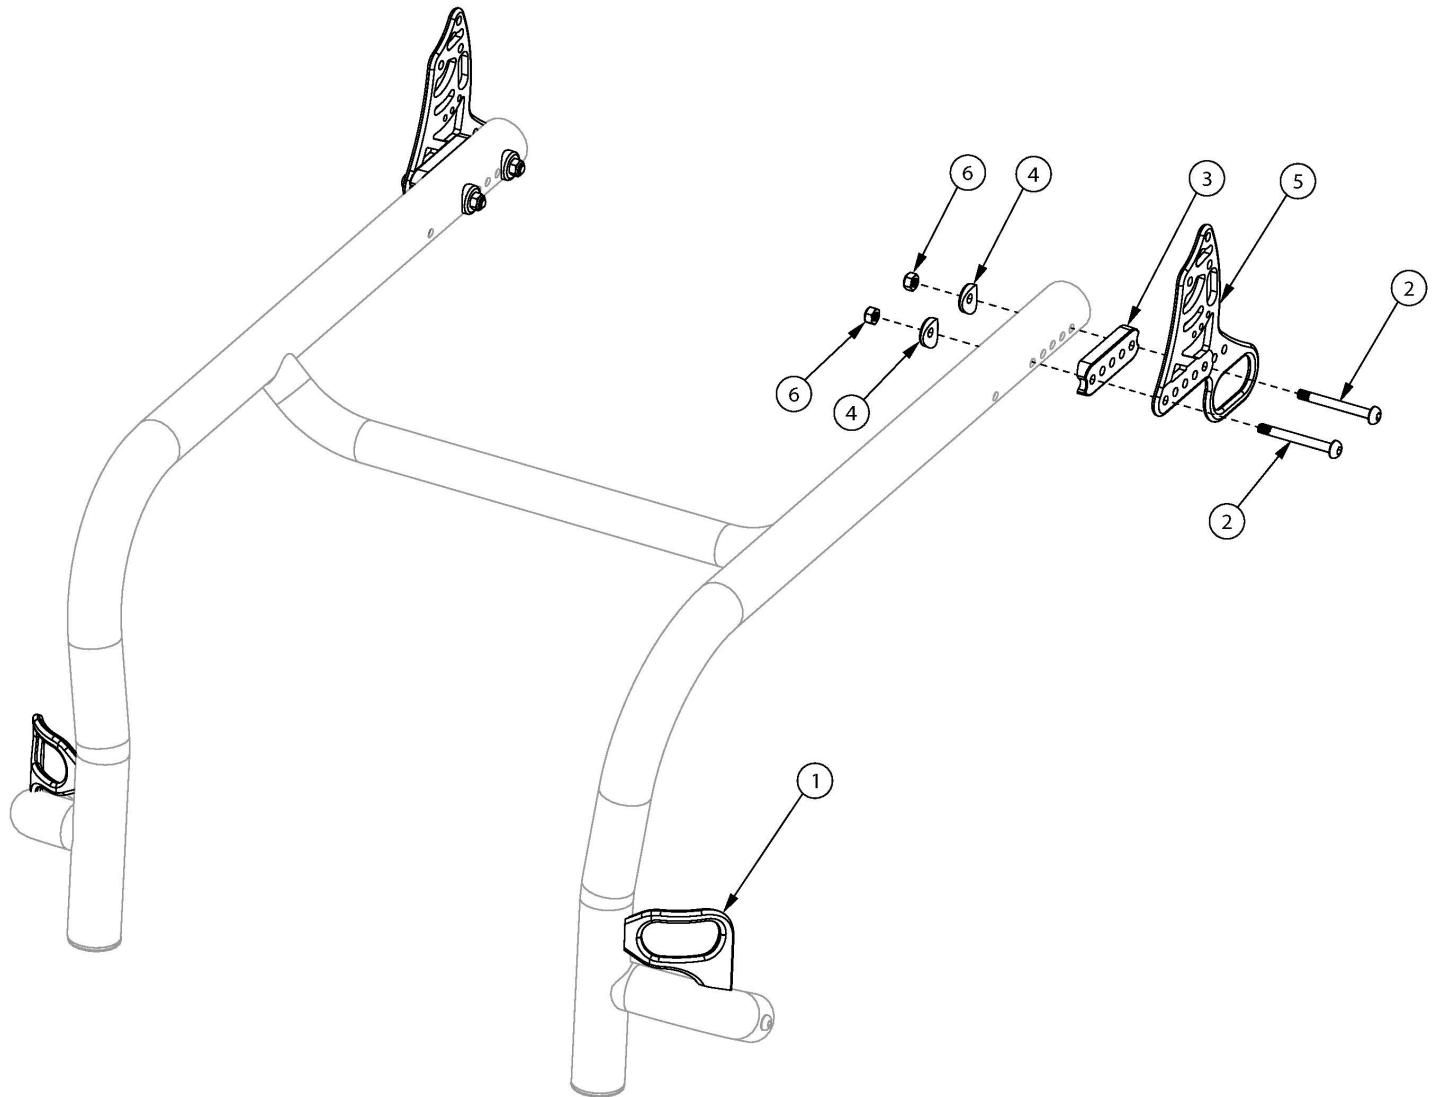

Rogue Transit

This Rogue Transit is effective starting with serial number RG0016612. For all mounting hardware, please see Rogue Backrest Mount and Hardware page. Rogue Transit cannot be retrofitted. If needing to add transit, please see the Rogue Rigid Frame page or call Customer Service.

Item Number	Part Number	Description	Quantity
2-6	112551	Kit Rogue Transit	1
2	003232	M6 x 55 BHCS Blk Zc	4
3	003715	Back Saddle 1 3/8" Tube	2
4	003716	Saddle 1 3/8" Tube	4
5	004434	Back Bracket with Transit, Black, Rigid	2
6	100658	M6 Nylock Nut Blk Zn	4