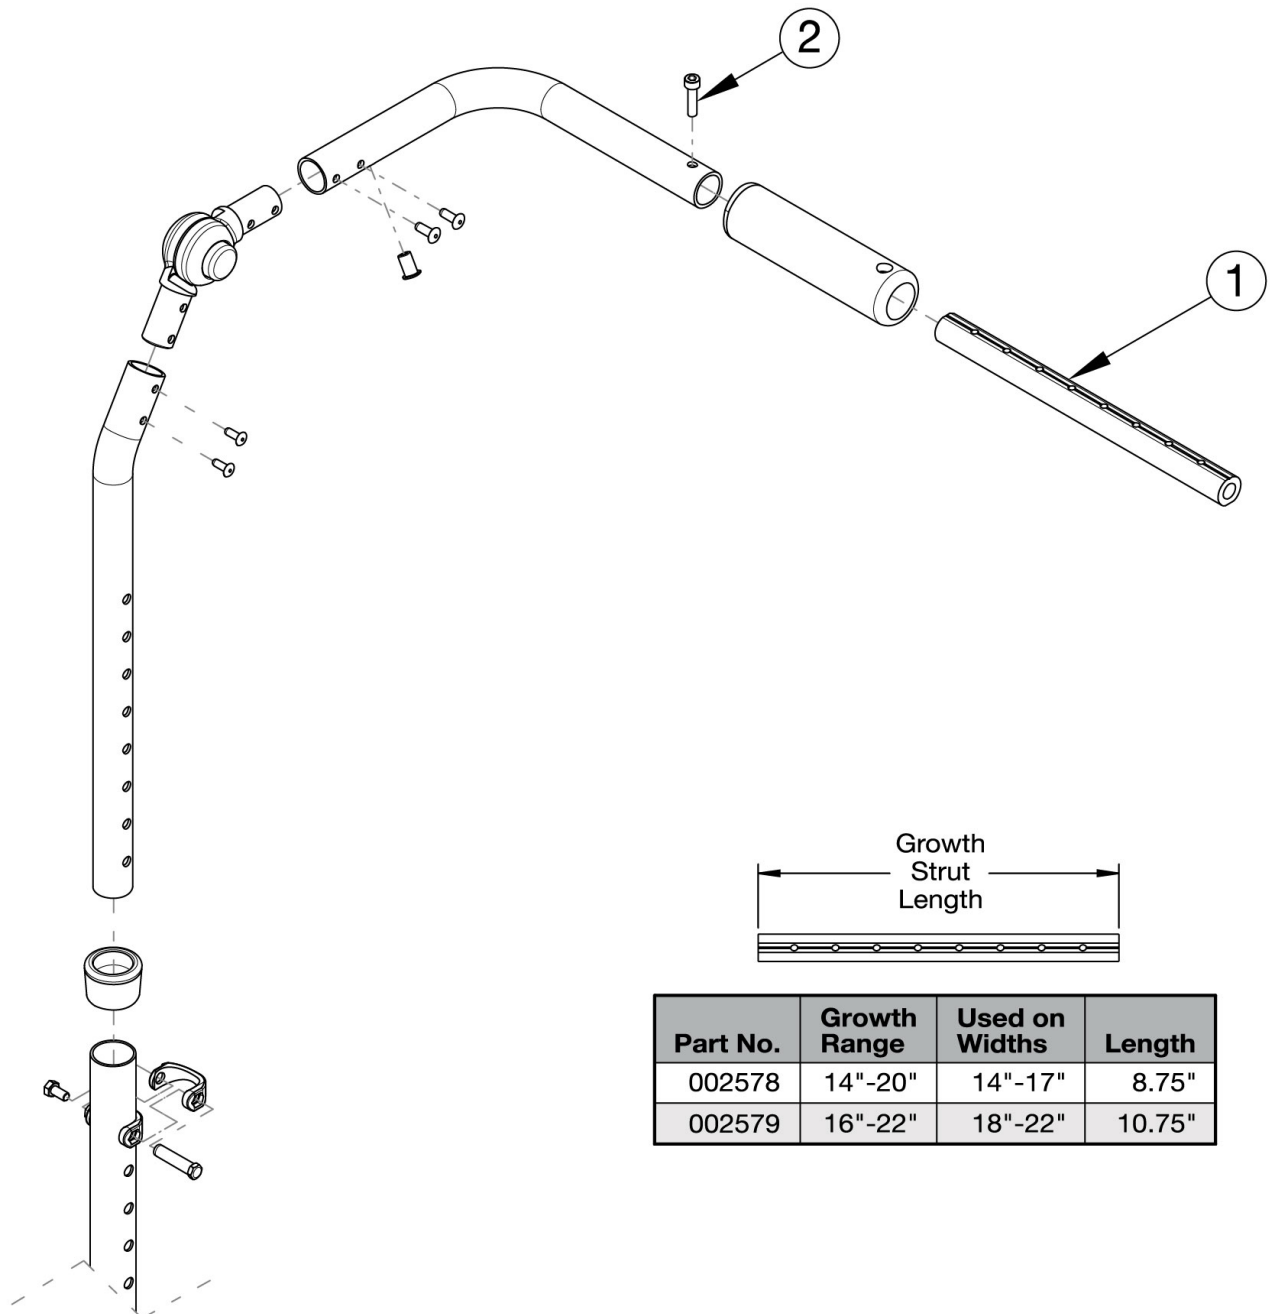

# CR45 Height Adjustable with Adjustable Handle Backrest - Growth

Part No.	Growth Range	Used on Widths	Length
002578	14"-20"	14"-17"	8.75"
002579	16"-22"	18"-22"	10.75"

*Has your width changed? If yes, verify the current growth strut will work or select appropriately below.*

Item Number	Part Number	Description	Quantity
1a, 2	503107	Growth Strut Assembly Short, Focus/Flip	1

Item Number	Part Number	Description	Quantity
		<i>Used on chairs 14"-17" wide</i>	
1b, 2	503108	Growth Strut Assembly Long, Flip/Focus <i>Used on chairs 18"-22" wide</i>	1