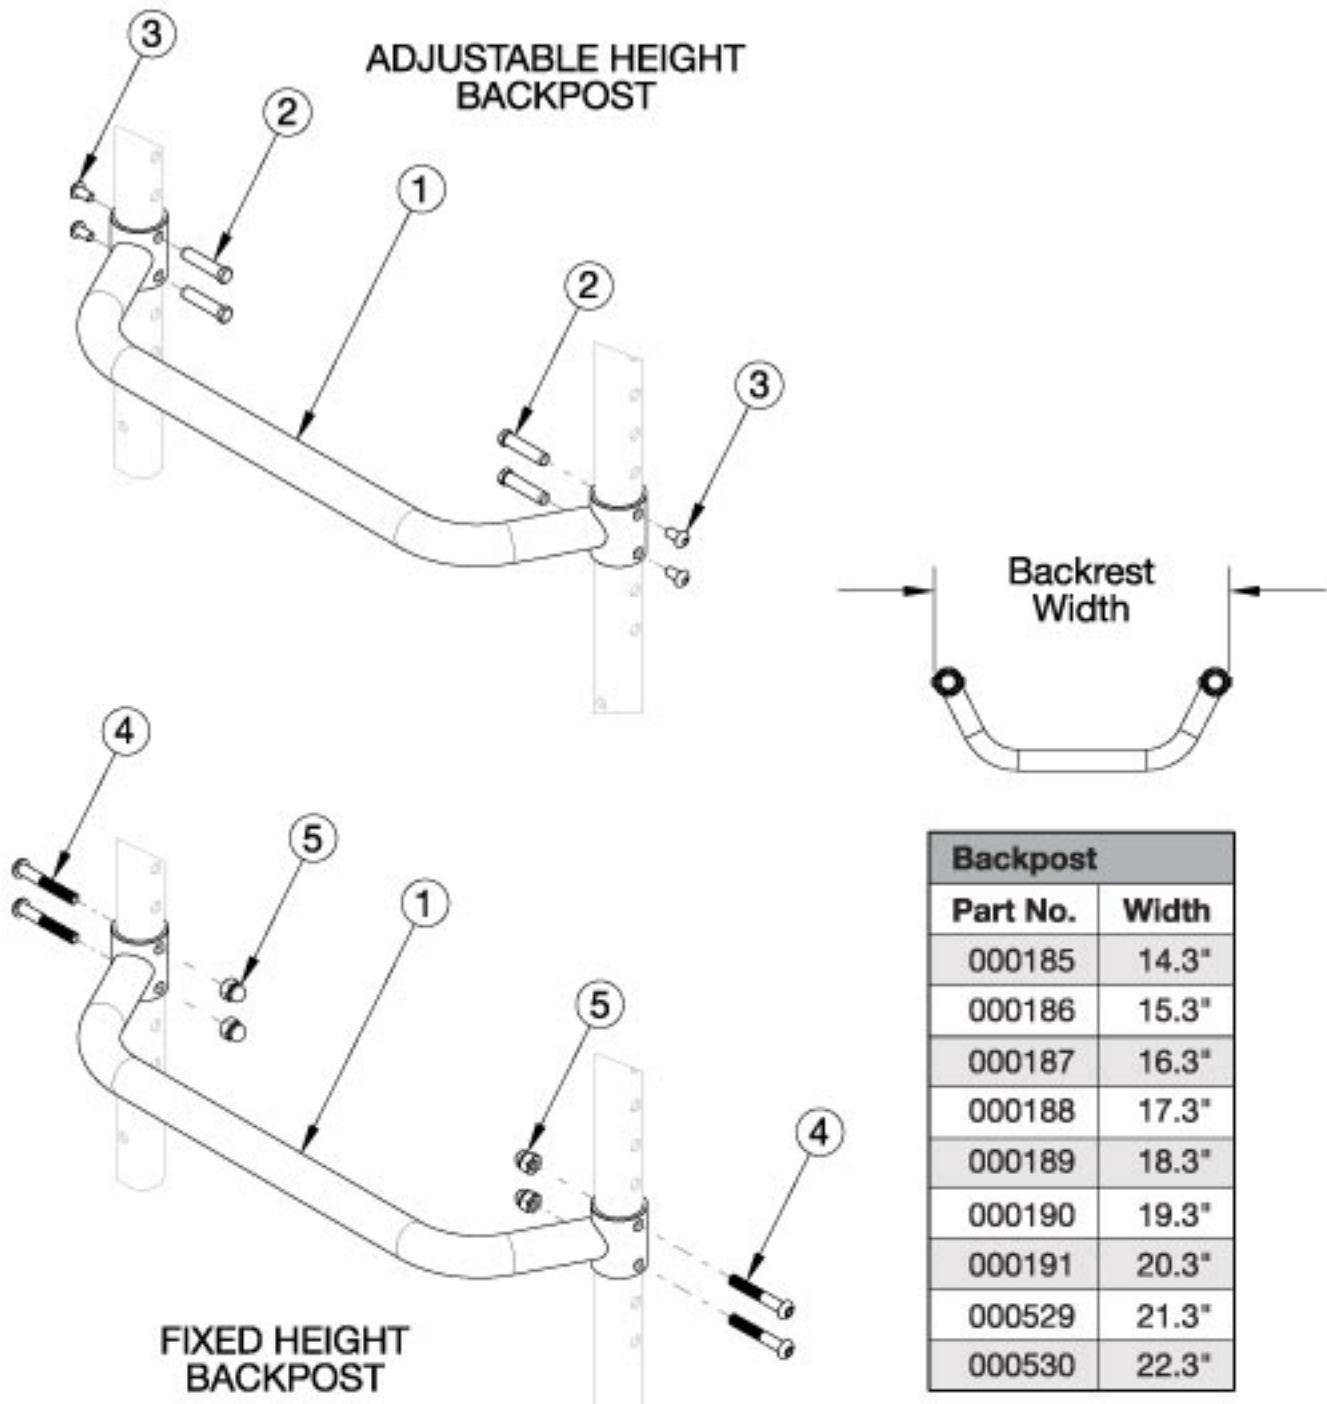

Focus CR Adjustable Height Rigidizer Bar - Growth

Has your width changed? If yes, please select accordingly.

Item Number	Part Number	Description	Quantity
1a	000185	Adjustable Height Rigidizer Bar 14" Wide	1
1b	000186	Adjustable Height Rigidizer Bar 15" Wide	1

Item Number	Part Number	Description	Quantity
1c	000187	Adjustable Height Rigidizer Bar 16" Wide	1
1d	000188	Adjustable Height Rigidizer Bar 17" Wide	1
1e	000189	Adjustable Height Rigidizer Bar 18" Wide	1
1f	000190	Adjustable Height Rigidizer Bar 19" Wide	1
1g	000191	Adjustable Height Rigidizer Bar 20" Wide	1
1h	000529	Adjustable Height Rigidizer Bar 21"	1
1i	000530	Adjustable Height Rigidizer Bar 22"	1
2	000987	Threaded Fastener	4
3	100669	M5 x 10 BTN SHCS BLKZC w/Patch	4
4	100797	M6 x 40 BHCS BLK ZC	4
5	100558	M6 NYL INS Domed Cap L/N ZC	4