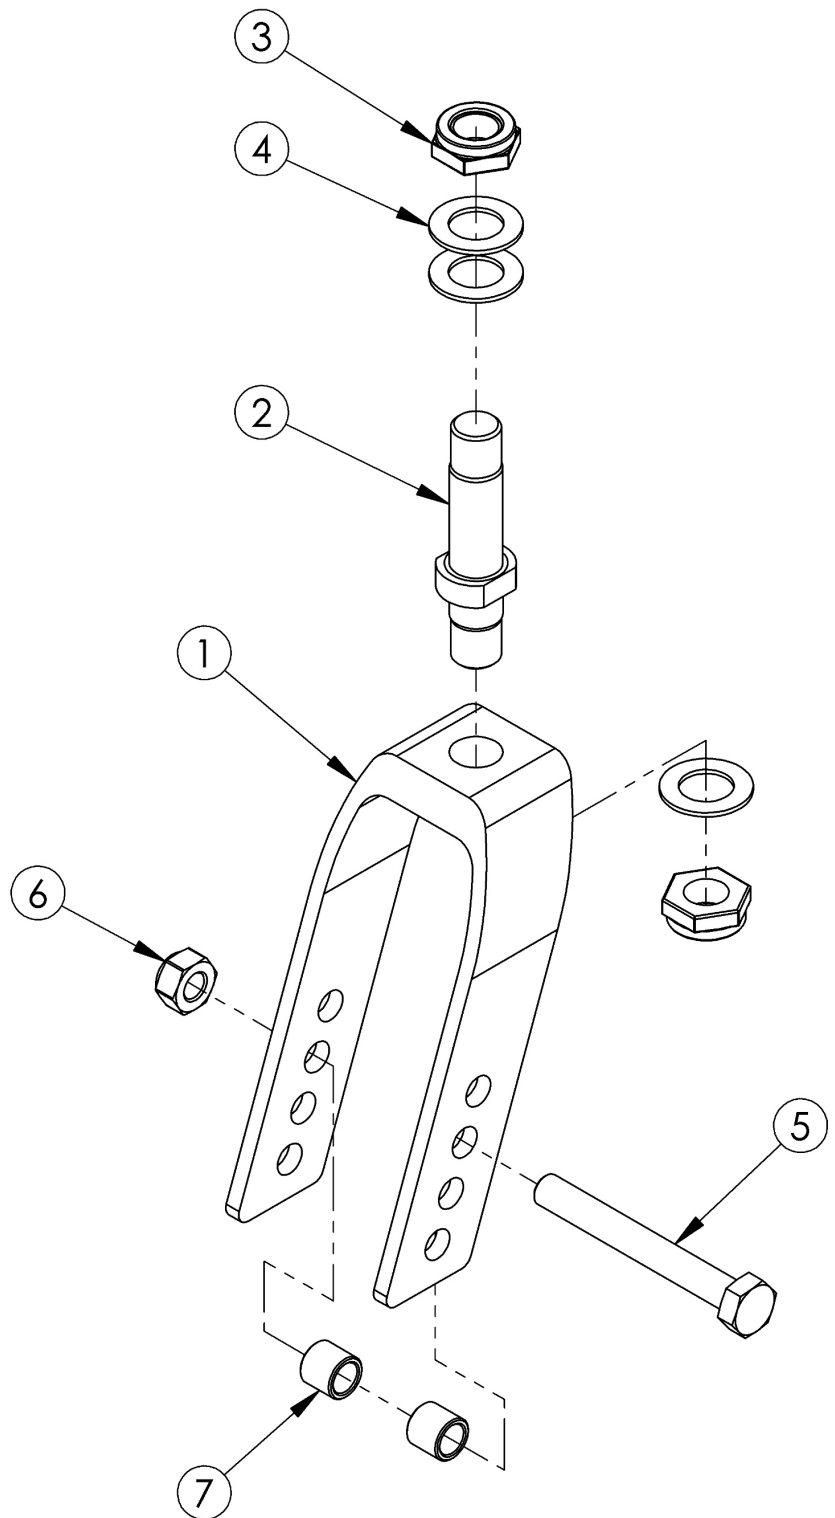

# Flip Caster Forks and Stems

Fork	Height	Width
5" Std	4.7"	2.1"
6" Std	5.7"	2.1"
6" Wide	5.8"	2.9"
7" Std	7.0"	2.1"
7" Wide	7.0"	2.9"

*If changing to 2" casters, wide forks and hardware needed*

Item Number	Part Number	Description	Quantity
1a, 2-4	107731	Fork Assembly 5", Flip	1
1b, 2-4	107732	Fork Assembly 6", Flip	1
1c, 2-4	107733	Fork Assembly 6" Wide, Flip <i>Only used with 2" wide casters</i>	1
1d, 2-4	107734	Fork Assembly 7", Flip	1
1e, 2-4	107735	Fork Assembly 7" Wide, Flip <i>Only used with 2" wide casters</i>	1
5a, 6, 7a	502653	Caster Attachment Hardware Kit CAT/FCS	1
5b, 6, 7b	502654	Caster Attachment Hardware Kit for 6" and 7" Wide Fork, CAT/FCS <i>Only used with 2" wide casters</i>	1
1a	501209	Caster Fork 5" Flip	1
1b	501210	Caster Fork 6" Flip	1
1c	501211	Caster Fork 6" Wide Flip <i>Only used with 2" wide casters</i>	1
1d	501212	Caster Fork 7" Flip	1
1e	501213	Caster Fork 7" Wide Flip <i>Only used with 2" wide casters</i>	1
2 - 3	501208	Caster Stem, Ped Tilt	1
3	100529	M12 x 1.25mm Lock Nut Black	2
4	100682	Washer 1/2" .518 x .875 x .047 F/W Black Zinc	3
5a	101829	M8 x 65 HHCS Blk Zn	1
5b	101831	M8 x 80 HHCS Blk Zn <i>Used with wide forks</i>	1
6	100659	M8 Nylock Nut Blk Zn	1
7a	100792	Caster Spacer D8 x D12 x 10mm / Close Mount Handrim Spacer <i>Used with all casters except 6x2 and 8x2</i>	2
7b	001246	Caster Spacer Black 6 x 2 Poly .472ODX.319IDX.370LG <i>Only used with 6" x 2" casters</i>	2