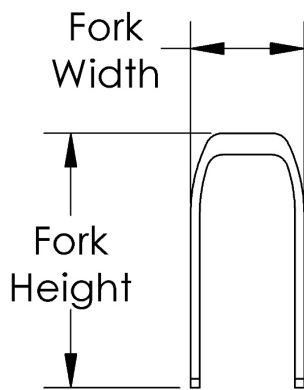

# Flip Caster Forks and Stems

Fork	Height	Width
5" Std	4.7"	2.1"
6" Std	5.7"	2.1"
6" Wide	5.8"	2.9"
7" Std	7.0"	2.1"
7" Wide	7.0"	2.9"

*If changing to 2" casters, wide forks and hardware needed*

Item Number	Part Number	Description	Quantity
1a, 2-4	107731	Fork Assembly 5", Flip	1
1b, 2-4	107732	Fork Assembly 6", Flip	1
1c, 2-4	107733	Fork Assembly 6" Wide, Flip <i>Only used with 2" wide casters</i>	1
1d, 2-4	107734	Fork Assembly 7", Flip	1
1e, 2-4	107735	Fork Assembly 7" Wide, Flip <i>Only used with 2" wide casters</i>	1
5a, 6, 7a	502653	Caster Attachment Hardware Kit CAT/FCS	1
5b, 6, 7b	502654	Caster Attachment Hardware Kit for 6" and 7" Wide Fork, CAT/FCS <i>Only used with 2" wide casters</i>	1
1a	501209	Caster Fork 5" Flip	1
1b	501210	Caster Fork 6" Flip	1
1c	501211	Caster Fork 6" Wide Flip <i>Only used with 2" wide casters</i>	1
1d	501212	Caster Fork 7" Flip	1
1e	501213	Caster Fork 7" Wide Flip <i>Only used with 2" wide casters</i>	1
2 - 3	501208	Caster Stem, Ped Tilt	1
3	100529	M12 x 1.25mm Lock Nut Black	2
4	100682	Washer 1/2" .518 x .875 x .047 F/W Black Zinc	3
5a	101829	M8 x 65 HHCS Blk Zn	1
5b	101831	M8 x 80 HHCS Blk Zn <i>Used with wide forks</i>	1
6	100659	M8 Nylock Nut Blk Zn	1
7a	100792	Caster Spacer D8 x D12 x 10mm / Close Mount Handrim Spacer <i>Used with all casters except 6x2 and 8x2</i>	2
7b	001246	Caster Spacer Black 6 x 2 Poly .472ODX.319IDX.370LG <i>Only used with 6" x 2" casters</i>	2