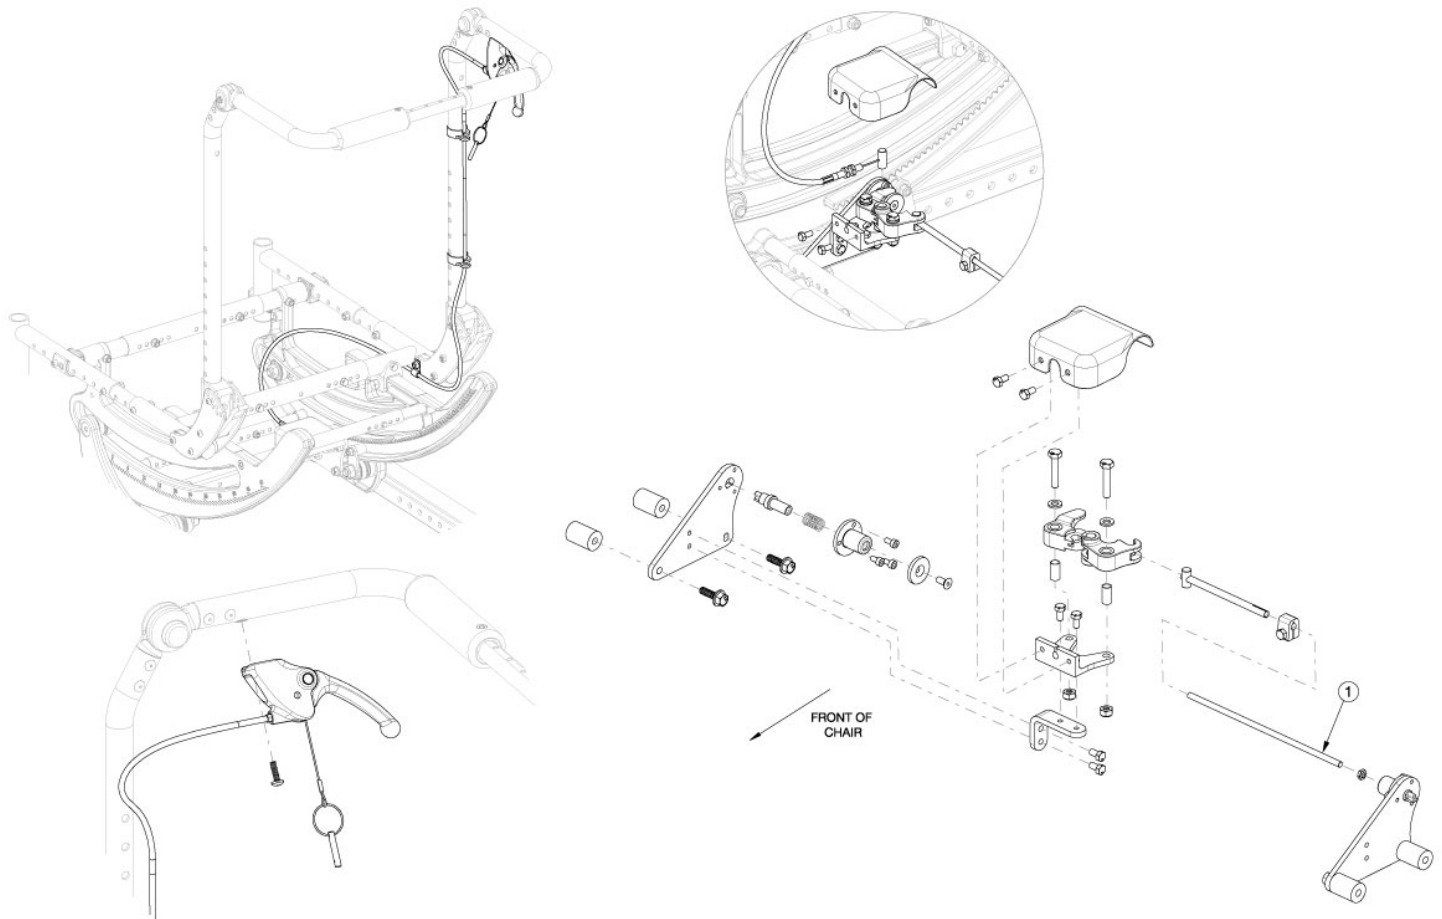

# Focus CR Hand Tilt Mechanism Fixed Height with Adjustable Handle Back - Growth

Item Number	Part Number	Description	Quantity
1a	004295	Rod, Slave, Small, 4.96" <i>Accommodates 14" - 18" Widths</i>	1
1b	004296	Rod, Slave, Medium, 6.96" <i>Accommodates 16" - 20" Widths</i>	1
1c	004297	Rod, Slave, Large, 8.96" <i>Accommodates 18" - 22" Widths</i>	1
1d	112564	Rod, Slave, X-Large, 10.96" <i>Accommodates 23" - 24" Widths</i>	1