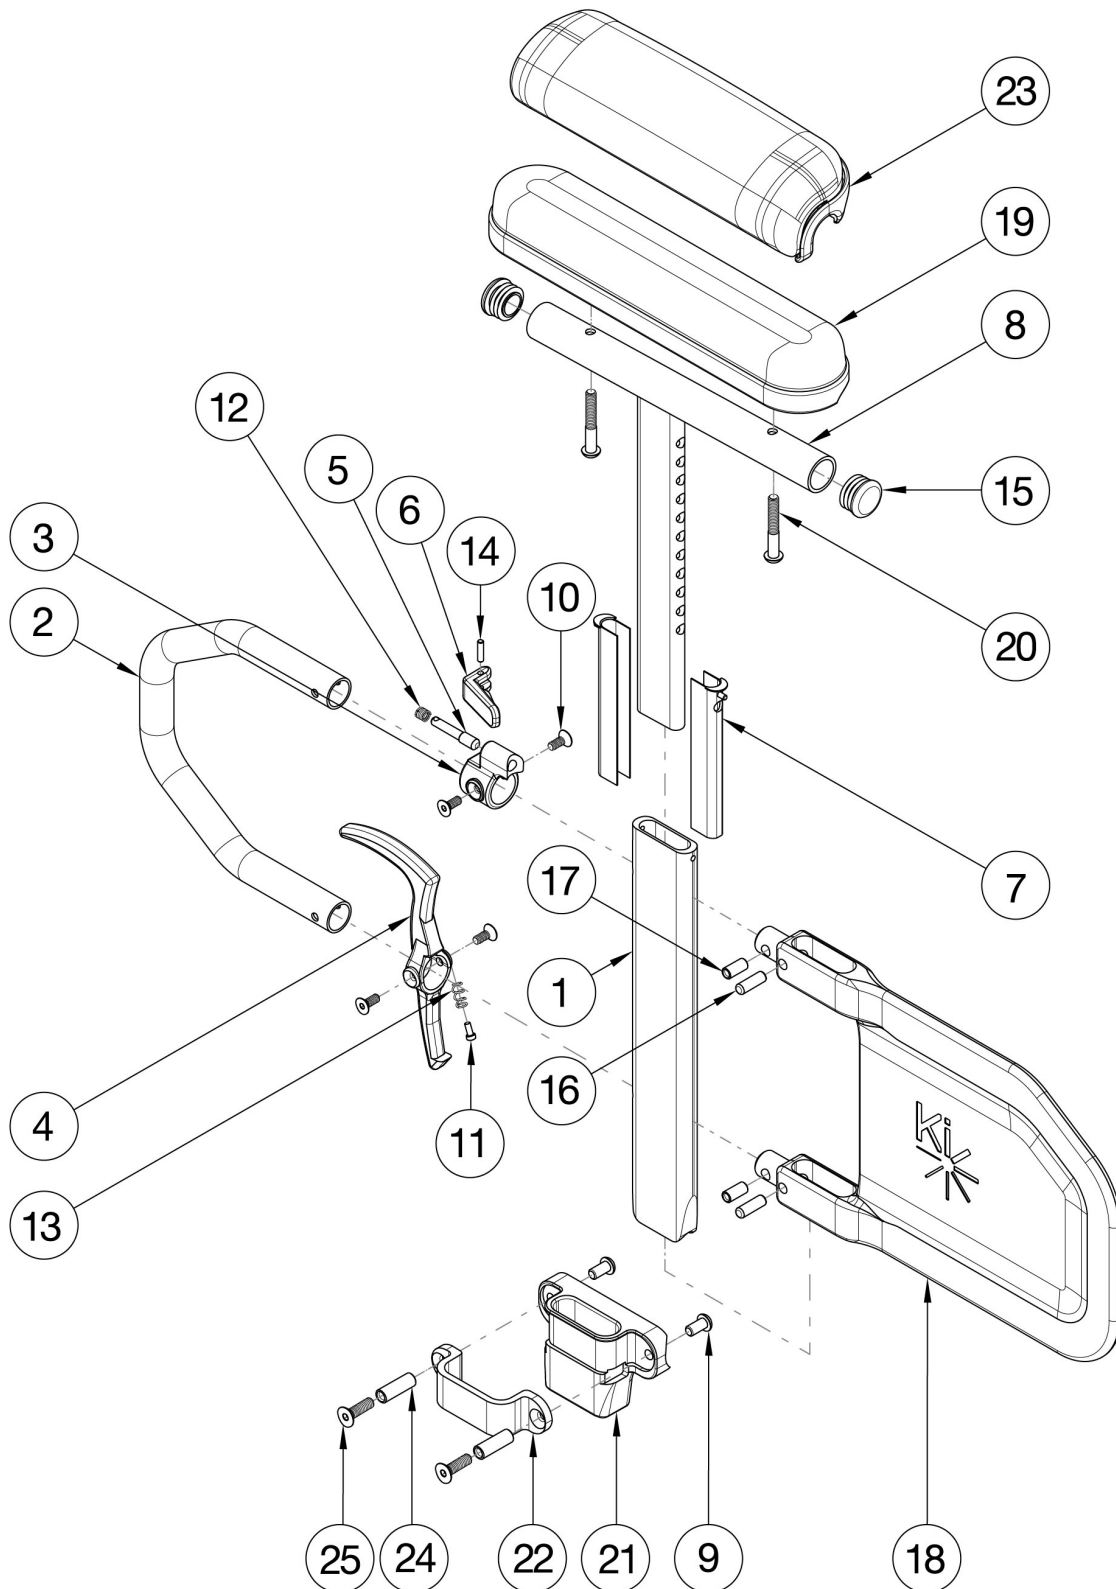

Spark Armrests - Height Adjustable Tall T-Arm

Short assemblies are used with 14" - 17" Seat Depths. Long assemblies are used with 18" - 19" Seat Depths. If retrofitting to Height Adjustable Tall T-Arms, please note the following: * New rear frames are required * Receivers are needed * If One Arm Drive is present, a new drive shaft may be required. In addition to a new drive shaft, order the corresponding hardware kit: 109439 for Blade Style One Arm Drive, 503433 for Hex Style One Arm Drive or 112898 for Quick Release Style One Arm Drive.