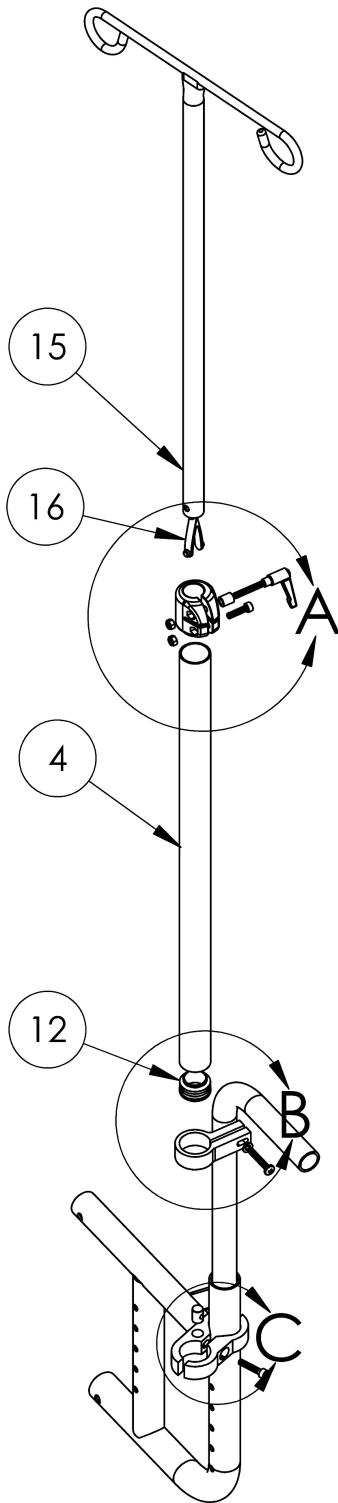

Catalyst IV Pole

DETAIL A

DETAIL B

DETAIL C

Item Number	Part Number	Description	Quantity	Retail
1-3, 4a, 5-7, 8a, 8b, 9-16	502404	IV Pole Assembly 9-12" Back Height, Catalyst	1	\$275.00
1-3, 4b, 5-7, 8a, 8b, 9-17	502405	IV Pole Assembly 13-16" Back Height, CAT/LFT	1	\$275.00
1-3, 4c, 5-7, 8a, 8b, 9-18	502406	IV Pole Assembly 17-20" Back Height, CAT/LFT	1	\$275.00
1, 2, 3, 13, 14	502401	IV Pole Top Clamp Assembly	1	\$44.49
5, 6, 7	502402	IV Pole Middle Clamp Assembly, Catalyst	1	\$39.13
8a, 8b, 9, 10, 11	502403	IV Pole Bottom Clamp Assembly, Catalyst	1	\$77.68
1	102766	Spacer 3/8R. X 7/16 x .218 ID.	1	\$7.07
2	102767	Handle wM5 x 32L Threaded Stud	1	\$29.48
3	101843	M5 x 20 SHCS Blk Zn	1	\$0.53
4a	002670	IV Pole Outer Tube 20" Height	1	\$30.02
4b	002669	IV Pole Outer Tube 24" Height	1	\$32.16
4c	002581	IV Pole Outer Tube 28" Height	1	\$34.30
5	002707	IV Pole Clamp Single 1-1/8"	1	\$37.52
6	101856	Flat Washer, M5, Blk Zn	1	\$0.53
7	100696	M5 x 30mm PPH Capscrew	1	\$1.58
8a	100780	M6 x 25 SHCS ZC <i>Used on Catalyst 5 chairs</i>	1	\$2.10
8b	102627	M6 X 30 SHCS BLK ZC <i>Used on Catalyst 4 chairs</i>	1	\$1.05
9	002685	IV Pole Clamp 1-1/8" 1" Thru 1-1/4" w/ Cross Dowel Hole	1	\$37.52
10	002686	IV Pole Clamp 1-1/8" 1" Thru 1-1/4"	1	\$37.52
12	100532	Tube End Plug 1 1/8"	1	\$2.63
13	100657	M5 Nylock Nut Blk Zn	2	\$0.53
14	002395	Footrest Clamp Left LW	1	\$6.97
15	002585	IV Pole Upper	1	\$26.81
16	102769	Snap Button Plastic	1	\$3.49