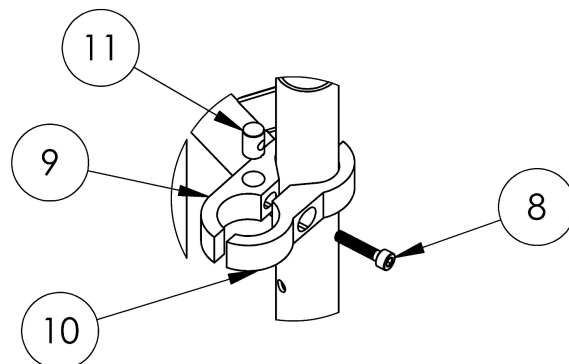

Catalyst IV Pole

DETAIL A

DETAIL B

DETAIL C

Item Number	Part Number	Description	Quantity	Retail
1-3, 4a, 5-7, 8a, 8b, 9-16	502404	IV Pole Assembly 9-12" Back Height, Catalyst	1	\$275.00
1-3, 4b, 5-7, 8a, 8b, 9-17	502405	IV Pole Assembly 13-16" Back Height, CAT/LFT	1	\$275.00
1-3, 4c, 5-7, 8a, 8b, 9-18	502406	IV Pole Assembly 17-20" Back Height, CAT/LFT	1	\$275.00
1, 2, 3, 13, 14	502401	IV Pole Top Clamp Assembly	1	\$44.49
5, 6, 7	502402	IV Pole Middle Clamp Assembly, Catalyst	1	\$39.13
8a, 8b, 9, 10, 11	502403	IV Pole Bottom Clamp Assembly, Catalyst	1	\$77.68
1	102766	Spacer 3/8R. X 7/16 x .218 ID.	1	\$7.07
2	102767	Handle wM5 x 32L Threaded Stud	1	\$29.48
3	101843	M5 x 20 SHCS Blk Zn	1	\$0.53
4a	002670	IV Pole Outer Tube 20" Height	1	\$30.02
4b	002669	IV Pole Outer Tube 24" Height	1	\$32.16
4c	002581	IV Pole Outer Tube 28" Height	1	\$34.30
5	002707	IV Pole Clamp Single 1-1/8"	1	\$37.52
6	101856	Flat Washer, M5, Blk Zn	1	\$0.53
7	100696	M5 x 30mm PPH Capscrew	1	\$1.58
8a	100780	M6 x 25 SHCS ZC <i>Used on Catalyst 5 chairs</i>	1	\$2.10
8b	102627	M6 X 30 SHCS BLK ZC <i>Used on Catalyst 4 chairs</i>	1	\$1.05
9	002685	IV Pole Clamp 1-1/8" 1" Thru 1-1/4" w/ Cross Dowel Hole	1	\$37.52
10	002686	IV Pole Clamp 1-1/8" 1" Thru 1-1/4"	1	\$37.52
12	100532	Tube End Plug 1 1/8"	1	\$2.63
13	100657	M5 Nylock Nut Blk Zn	2	\$0.53
14	002395	Footrest Clamp Left LW	1	\$6.97
15	002585	IV Pole Upper	1	\$26.81
16	102769	Snap Button Plastic	1	\$3.49