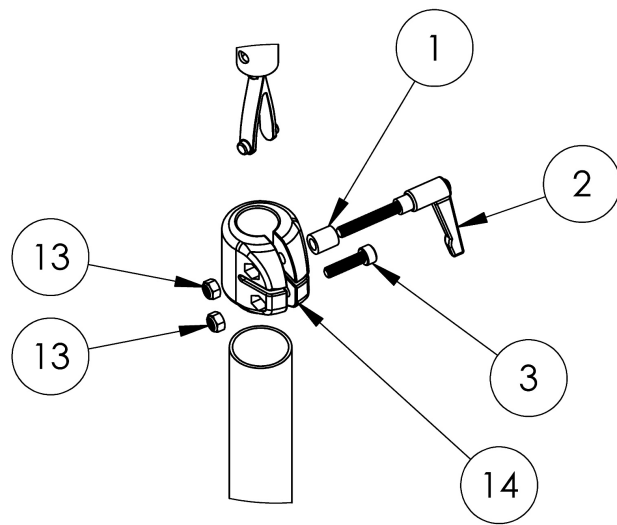

Catalyst IV Pole

DETAIL A

DETAIL B

DETAIL C

Item Number	Part Number	Description	Quantity	Retail
1-3, 4a, 5-7, 8a, 8b, 9-16	502404	IV Pole Assembly 9-12" Back Height, Catalyst	1	\$275.00
1-3, 4b, 5-7, 8a, 8b, 9-17	502405	IV Pole Assembly 13-16" Back Height, CAT/LFT	1	\$275.00
1-3, 4c, 5-7, 8a, 8b, 9-18	502406	IV Pole Assembly 17-20" Back Height, CAT/LFT	1	\$275.00
1, 2, 3, 13, 14	502401	IV Pole Top Clamp Assembly	1	\$44.49
5, 6, 7	502402	IV Pole Middle Clamp Assembly, Catalyst	1	\$39.13
8a, 8b, 9, 10, 11	502403	IV Pole Bottom Clamp Assembly, Catalyst	1	\$77.68
1	102766	Spacer 3/8R. X 7/16 x .218 ID.	1	\$7.07
2	102767	Handle wM5 x 32L Threaded Stud	1	\$29.48
3	101843	M5 x 20 SHCS Blk Zn	1	\$0.53
4a	002670	IV Pole Outer Tube 20" Height	1	\$30.02
4b	002669	IV Pole Outer Tube 24" Height	1	\$32.16
4c	002581	IV Pole Outer Tube 28" Height	1	\$34.30
5	002707	IV Pole Clamp Single 1-1/8"	1	\$37.52
6	101856	Flat Washer, M5, Blk Zn	1	\$0.53
7	100696	M5 x 30mm PPH Capscrew	1	\$1.58
8a	100780	M6 x 25 SHCS ZC <i>Used on Catalyst 5 chairs</i>	1	\$2.10
8b	102627	M6 X 30 SHCS BLK ZC <i>Used on Catalyst 4 chairs</i>	1	\$1.05
9	002685	IV Pole Clamp 1-1/8" 1" Thru 1-1/4" w/ Cross Dowel Hole	1	\$37.52
10	002686	IV Pole Clamp 1-1/8" 1" Thru 1-1/4"	1	\$37.52
12	100532	Tube End Plug 1 1/8"	1	\$2.63
13	100657	M5 Nylock Nut Blk Zn	2	\$0.53
14	002395	Footrest Clamp Left LW	1	\$6.97
15	002585	IV Pole Upper	1	\$26.81
16	102769	Snap Button Plastic	1	\$3.49