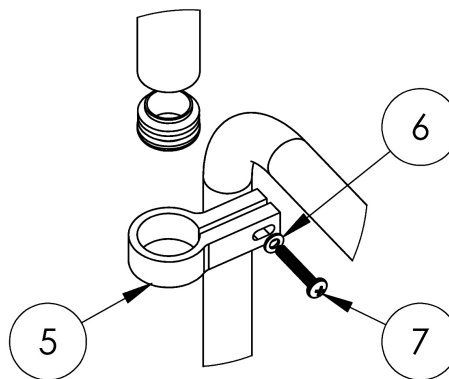

Catalyst IV Pole

DETAIL A

DETAIL B

DETAIL C

Item Number	Part Number	Description	Quantity	Retail
1-3, 4a, 5-7, 8a, 8b, 9-16	502404	IV Pole Assembly 9-12" Back Height, Catalyst	1	\$275.00
1-3, 4b, 5-7, 8a, 8b, 9-17	502405	IV Pole Assembly 13-16" Back Height, CAT/LFT	1	\$275.00
1-3, 4c, 5-7, 8a, 8b, 9-18	502406	IV Pole Assembly 17-20" Back Height, CAT/LFT	1	\$275.00
1, 2, 3, 13, 14	502401	IV Pole Top Clamp Assembly	1	\$44.49
5, 6, 7	502402	IV Pole Middle Clamp Assembly, Catalyst	1	\$39.13
8a, 8b, 9, 10, 11	502403	IV Pole Bottom Clamp Assembly, Catalyst	1	\$77.68
1	102766	Spacer 3/8R. X 7/16 x .218 ID.	1	\$7.07
2	102767	Handle wM5 x 32L Threaded Stud	1	\$29.48
3	101843	M5 x 20 SHCS Blk Zn	1	\$0.53
4a	002670	IV Pole Outer Tube 20" Height	1	\$30.02
4b	002669	IV Pole Outer Tube 24" Height	1	\$32.16
4c	002581	IV Pole Outer Tube 28" Height	1	\$34.30
5	002707	IV Pole Clamp Single 1-1/8"	1	\$37.52
6	101856	Flat Washer, M5, Blk Zn	1	\$0.53
7	100696	M5 x 30mm PPH Capscrew	1	\$1.58
8a	100780	M6 x 25 SHCS ZC <i>Used on Catalyst 5 chairs</i>	1	\$2.10
8b	102627	M6 X 30 SHCS BLK ZC <i>Used on Catalyst 4 chairs</i>	1	\$1.05
9	002685	IV Pole Clamp 1-1/8" 1" Thru 1-1/4" w/ Cross Dowel Hole	1	\$37.52
10	002686	IV Pole Clamp 1-1/8" 1" Thru 1-1/4"	1	\$37.52
12	100532	Tube End Plug 1 1/8"	1	\$2.63
13	100657	M5 Nylock Nut Blk Zn	2	\$0.53
14	002395	Footrest Clamp Left LW	1	\$6.97
15	002585	IV Pole Upper	1	\$26.81
16	102769	Snap Button Plastic	1	\$3.49