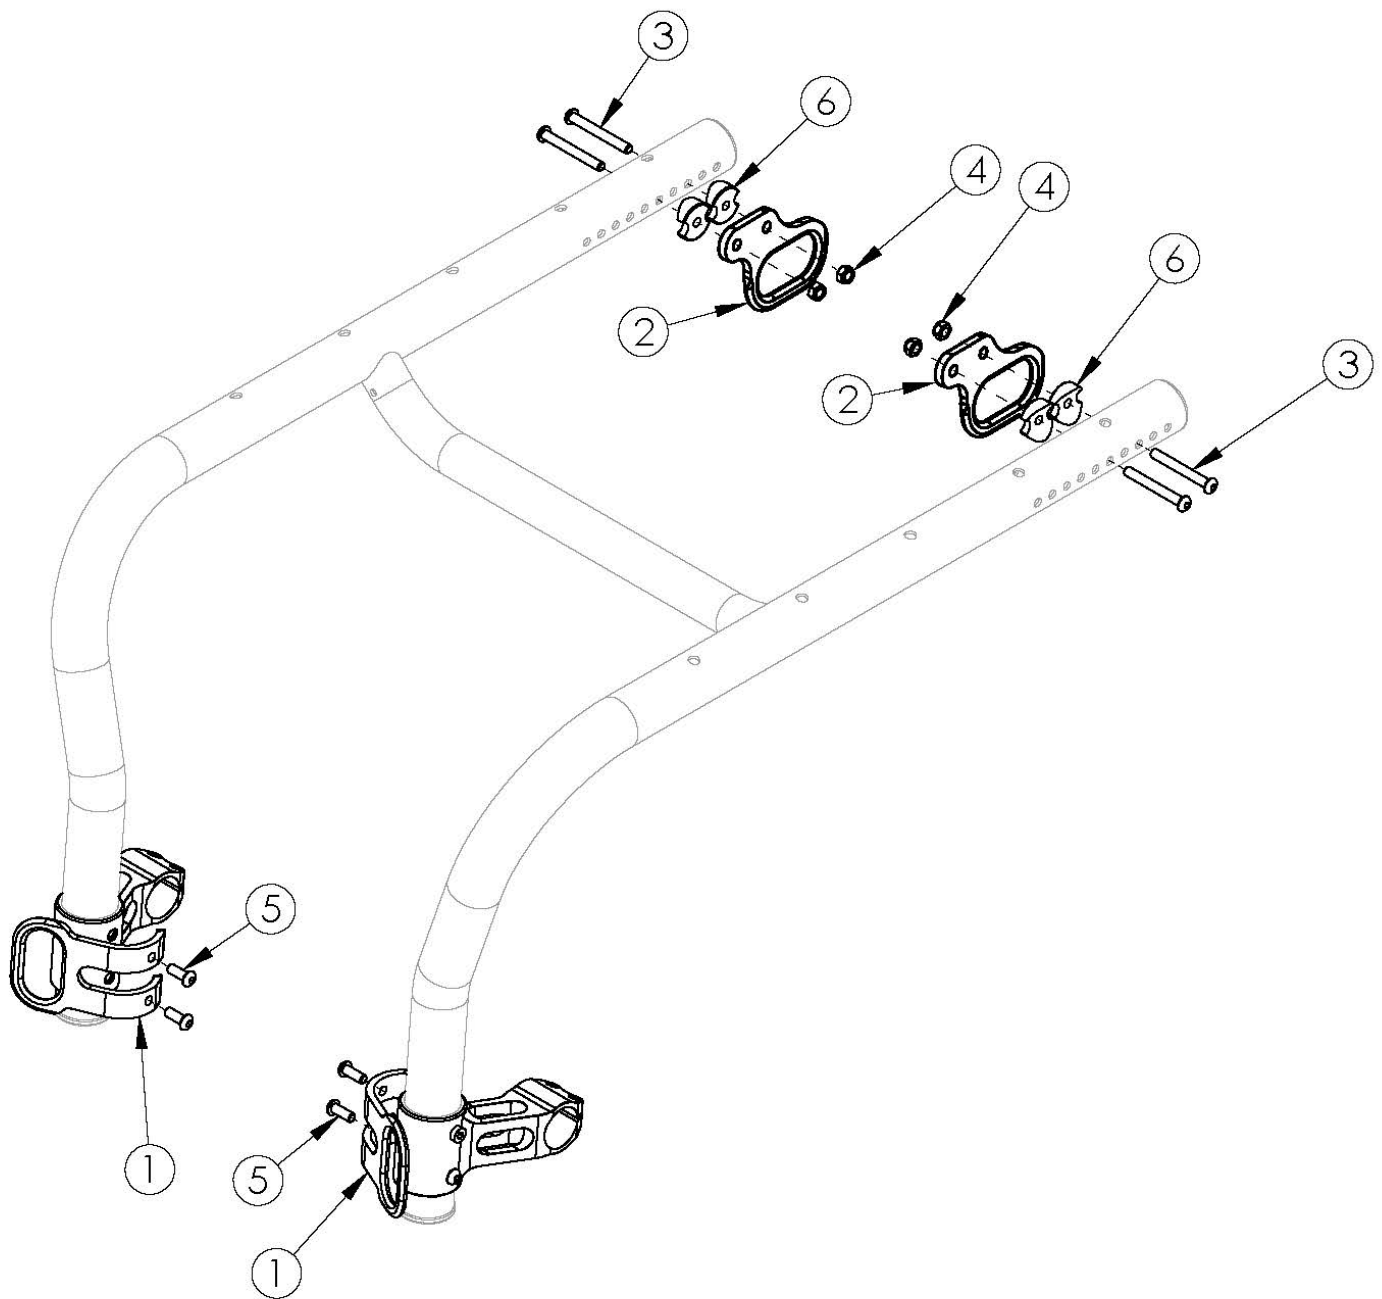

Rogue ALX Transit (Formerly Tsunami)

Notice: Chair configuration review required prior to parts being quoted or ordered. Not available with Heavy Duty Option This Transit setup is used with the Tsunami Style Backrest For all backrest hardware options, please see the Rogue ALX Backrest Mount and Hardware page

Item Number	Part Number	Description	Quantity
1-6	506838	Transit Bracket Retrofit Kit for Standard Caster Mounts, RG ALX <i>Not available with Heavy Duty Option. This kit is a complete retrofit, containing a pair of front and rear transit brackets and hardware.</i>	1

Item Number	Part Number	Description	Quantity
3	003232	M6 x 55 BHCS Blk Zc	4
4	100658	M6 Nylock Nut Blk Zn	4
5	101708	M6 x 14 BTN SHCS BLKZC w/Patch	4
6	000248	Saddle 1.375"	4