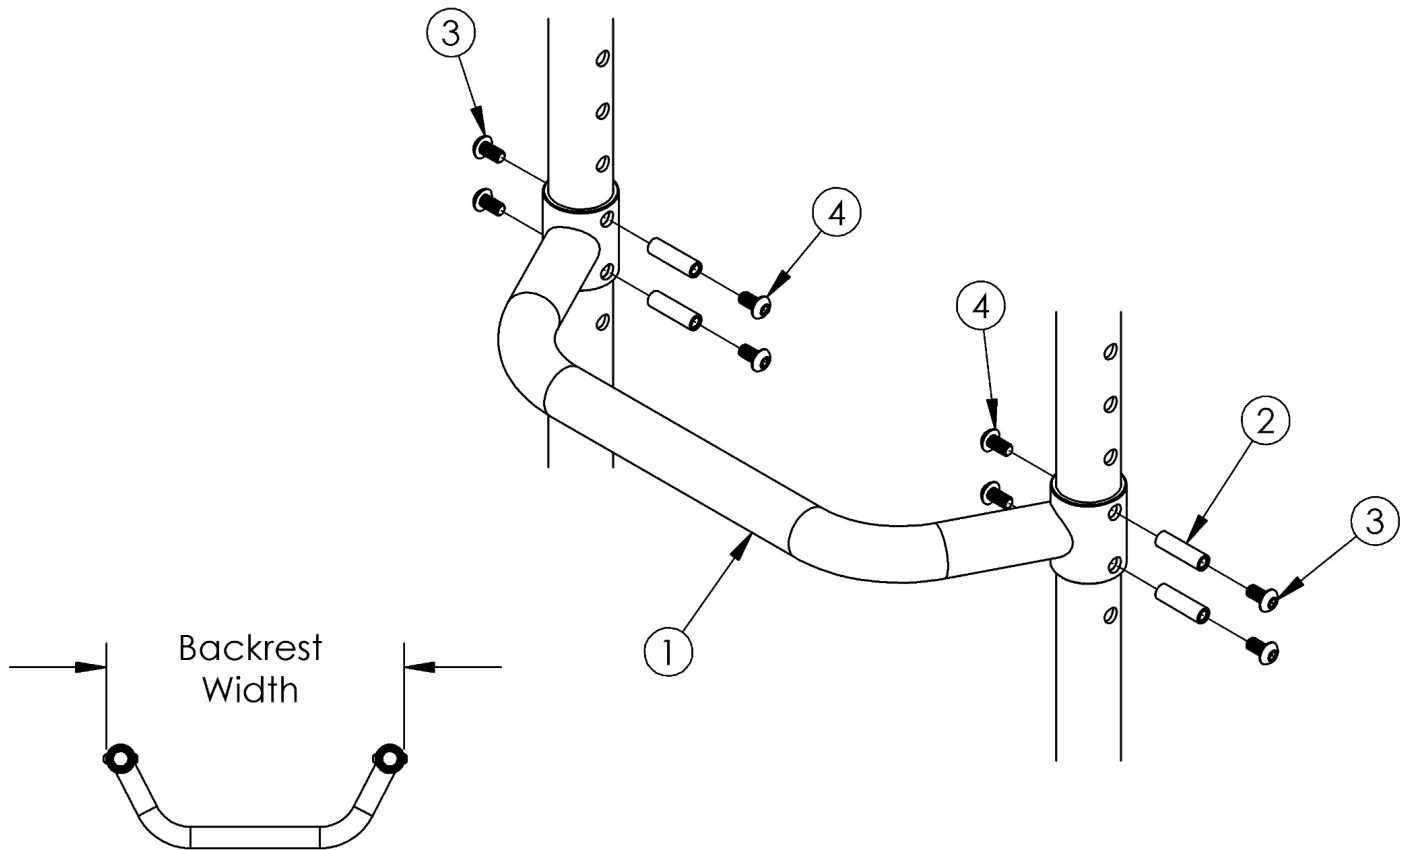

# Clik Adjustable Height Rigidizer Bar

Part No.	Width
002023	8.3"
002024	9.3"
000525	10.3"
000526	11.3"
000527	12.3"
000528	13.3"
000185	14.3"
000186	15.3"
000187	16.3"
000188	17.3"
000189	18.3"

If quoting for the 1" Inward Offset backrest option, the rigidizer should be 1" less than the seat width. <p>  
 If quoting for the 2" Inward Offset backrest option, the rigidizer should be 2" less than the seat width. <p>  
 If quoting for the 2" Outward Offset backrest option, the rigidizer should be 2" greater than the seat width.<p>  
 The rigidizer bar color is determined by the selected accent color option.

Item Number	Part Number	Description	Quantity	Retail
1a	002023_ _ _	Adjustable Height Rigidizer Bar 8"	1	\$82.67
1b	002024_ _ _	Adjustable Height Rigidizer Bar 9"	1	\$82.67
1c	000525_ _ _	Adjustable Height Rigidizer Bar 10"	1	\$82.67
1d	000526_ _ _	Adjustable Height Rigidizer Bar 11"	1	\$82.67
1e	000527_ _ _	Adjustable Height Rigidizer Bar 12"	1	\$82.67
1f	000528_ _ _	Adjustable Height Rigidizer Bar 13"	1	\$82.67
1g	000185_ _ _	Adjustable Height Rigidizer Bar 14"	1	\$82.67
1h	000186_ _ _	Adjustable Height Rigidizer Bar 15"	1	\$82.67
1i	000187_ _ _	Adjustable Height Rigidizer Bar 16"	1	\$82.67
1j	000188_ _ _	Adjustable Height Rigidizer Bar 17"	1	\$82.67
1k	000189_ _ _	Adjustable Height Rigidizer Bar 18"	1	\$82.67
2	000073	M5 x 24 Threaded Barrel	4	\$3.78
3	103524	M5 x 10 BTN SHCS BLK ZN	4	\$0.53
4	100669	M5 x 10 BTN SHCS BLKZC w/Patch	4	\$1.58