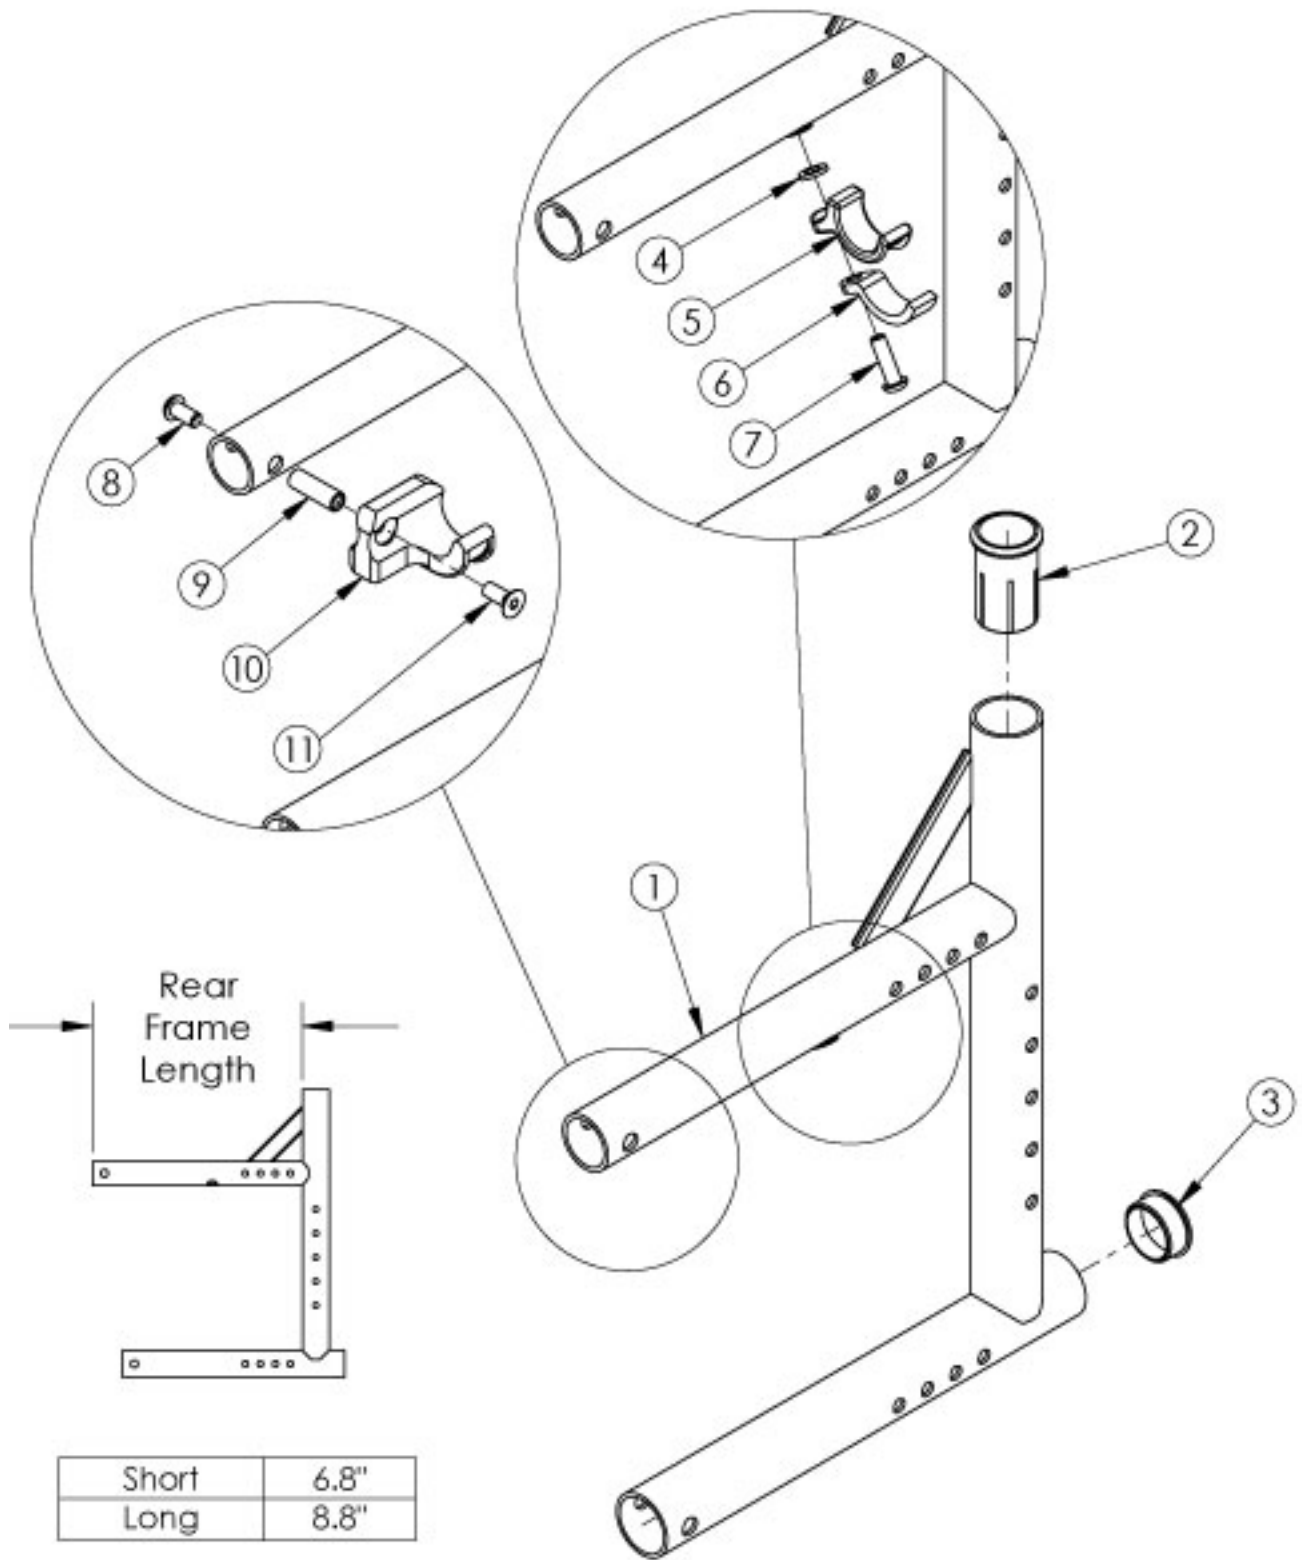

# **(Discontinued) Catalyst 5Vx Rear Frame**

Use the short frame for 14-17" Seat Depths. Use the long frame for 18-20" Seat Depths.<p>

This rear frame was used on serial numbers prior to C5053765, C5HD003546, and CVX0091137.<p>

If switching to a new Seat Depth, new Height Adjustable Flip Back T-Arms may be needed.

Item Number	Part Number	Description	Quantity	Retail
4, 5, 6, 7a	501005	Seat Hook and Support Hardware Kit, Standard, Catalyst <i>Used with Standard Weight Capacity. This kit contains quantity of 1 each</i>	1	\$17.40
4, 5, 6, 7b	114528	Seat Hook and Support Hardware Kit, Standard, for Heavy Duty Catalyst <i>Used with Heavy Duty / 350 lbs Weight Capacity. This kit contains quantity of 1 each</i>	1	\$17.93
2	000030	Backrest Sleeve Cat	1	\$3.52
3	100532	Tube End Plug 1 1/8"	1	\$2.63
4	100831	1/2" Washer OD .040" Thick	1	\$1.58
5	000003	Seat Hook, Catalyst	1	\$7.70
6	000004	Seat Hook Support, Catalyst	1	\$6.55
7a	100668	M6 x 20 CLS10.9 BTN SHCS ZC w/Patch <i>Used with Standard Weight Capacity</i>	1	\$1.58
7b	101180	M6 x 20 SHCS BLK ZC <i>Used with Heavy Duty / 350 lbs Weight Capacity</i>	1	\$2.10
8	100667	M6 x 12 BTN SHCS BLKZC w/Patch	1	\$1.58
9	000065	M6 x 23.68 Threaded Barrel	1	\$4.13
10a	000960R	Seat Hook Open Frame Right Front Frame / Left Rear Frame, Catalyst	1	\$21.75
10b	000960L	Seat Hook Open Frame Left Front Frame / Right Rear Frame, Catalyst	1	\$21.75
11	101594	M6 x 14 CLS10.9 DIN7991 FSHCS BLKZC w/Patch	1	\$2.10