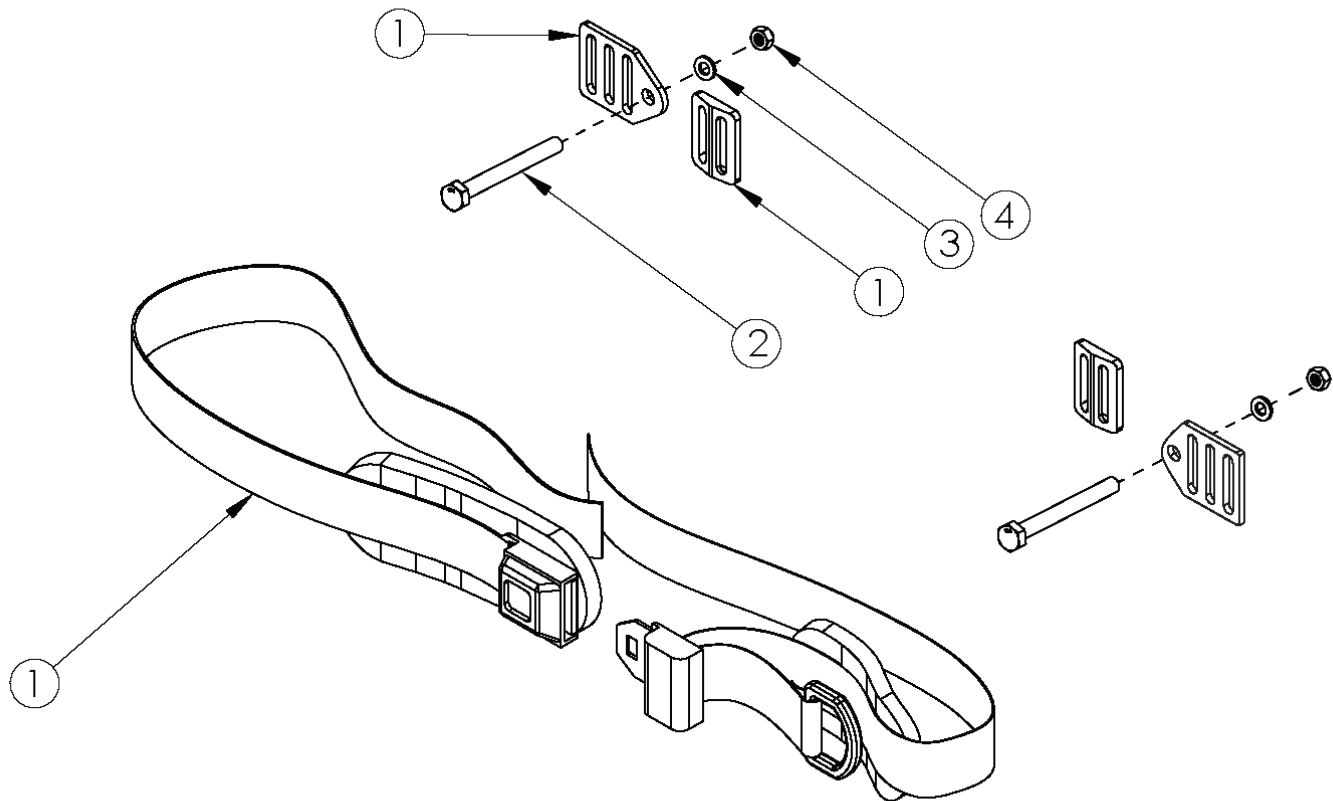

# Catalyst E Pelvic Positioning Belts - 1.5" Padded Auto Buckle

Item Number	Part Number	Description	Quantity	Retail
1, 2, 3, 4	111396	Belt Pelvic Positioning 1.5" Auto Buckle Padded 56", Catalyst/Spark	1	\$170.00
1	100958	Belt Pelvic Positioning 1.5" Auto Buckle Padded 56"	1	\$170.00
2	100681	M6 x 40 CLS8.8 DIN931 HHCS ZC	2	\$1.58
3	100746	M6 Flat Washer Blk Zn	2	\$1.58
4	100658	M6 Nylock Nut Blk Zn	2	\$1.05