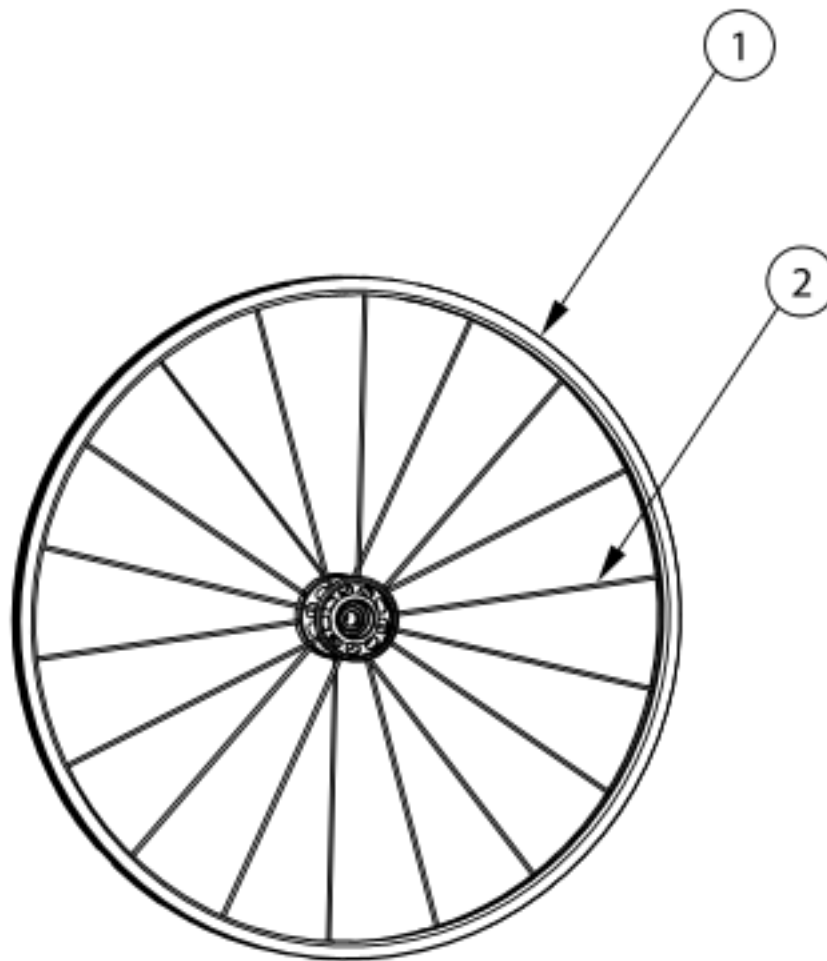

# Rogue XP Wheels - MAXX Spoke

*If changing wheel size and anti-tips are present, new anti-tips may be required. If changing wheel style, new axles may be needed. Please note tab mounted handrims must be installed prior to the tire being installed. If Drum Brake is present, see MAXX Spoke for Drum Brake page.*

Item Number	Part Number	Description	Quantity
1a	109285	Wheel 18" MAXX Spoke, Black Hub/Rim/Spokes	1
1b	108244	Wheel 20" MAXX Spoke, Black Hub/Rim/Spokes	1
1c	105135	Wheel 22" MAXX Spoke, Black Hub/Rim/Spokes	1
1d	105136	Wheel 24" MAXX Spoke, Black Hub/Rim/Spokes	1
1e	107436	Wheel 25" MAXX Spoke, Black Hub/Rim/Spokes	1
2a	109284	Replacement Spoke MAXX Spoke 18"	1

See Page 2 for Discontinued Wheels.

**Tire Component Chart (Discontinued Wheels)**

Wheel		1 3/8" Street Pneumatic			1" High Pressure			1 3/8" Euro Trek Knobby			1" Schwalbe				1 3/8" Schwalbe HS-127			2" Mountain			
Wheel	Wheel Part #	Tire	Inner Tube	Rim Strip	Tire	Inner Tube	Rim Strip	Tire	Inner Tube	Rim Strip	Mara-thon Tire	One Tire	Inner Tube	Rim Strip	Tire	Inner Tube	Rim Strip	Tire	Inner Tube	Rim Strip	
18" Ki Spoke	200529	101587	101588	101137																	
20" Ki Spoke	200530	100911	100912	101137	102957	102844	101137														
22" Ki Spoke	200531	100634	100588	101908	102961	100609	101908											101475	100588	101908	
24" Ki Spoke	200532	111818	100589	100596	102958	100580	100596	102982	100589	100596	100864	103176	100580	100596	102920	100589	100596	101476	101188	100596	
25" Ki Spoke	200533				102959	101457	101452				101357	103177	101457	101452				100166	100208	101452	
26" Ki Spoke	200534	100636	100590	100608	102960	100582	100597				100865		100582	100597							
20" 5-Spoke X Core	101961	100911	100912	101137																	
22" 5-Spoke X Core	101962	100634	100588	101908																	
24" 5-Spoke X Core	100960	111818	100589	100596				102982	100589	100596					102920	100589	100596				