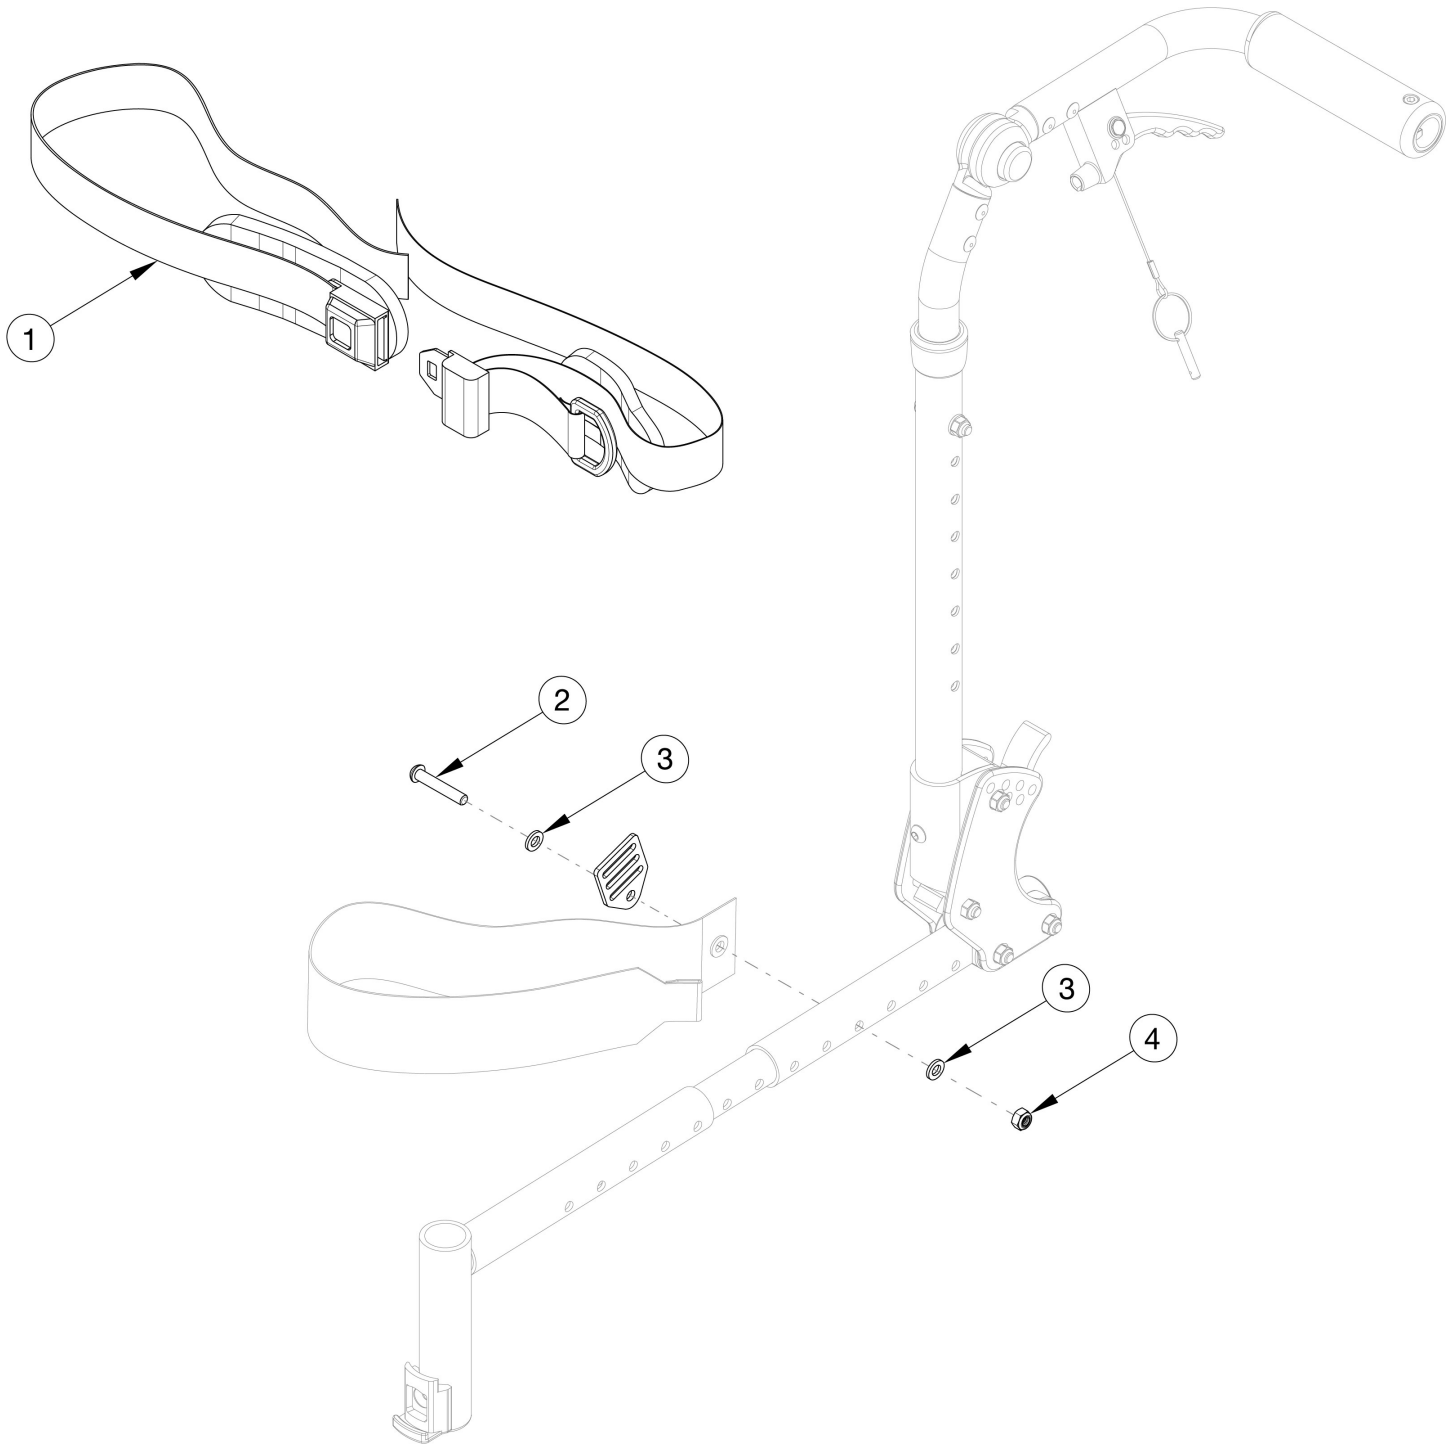

# Flip Pelvic Positioning Belts - 1.5" Padded Auto Buckle and Hardware

Item Number	Part Number	Description	Quantity
1	100958	Belt Pelvic Positioning 1.5" Auto Buckle Padded 56"	1
2 - 4	102919	Seat Belt Mounting Hardware Flip / Liberty / Arc (PAIR)	1