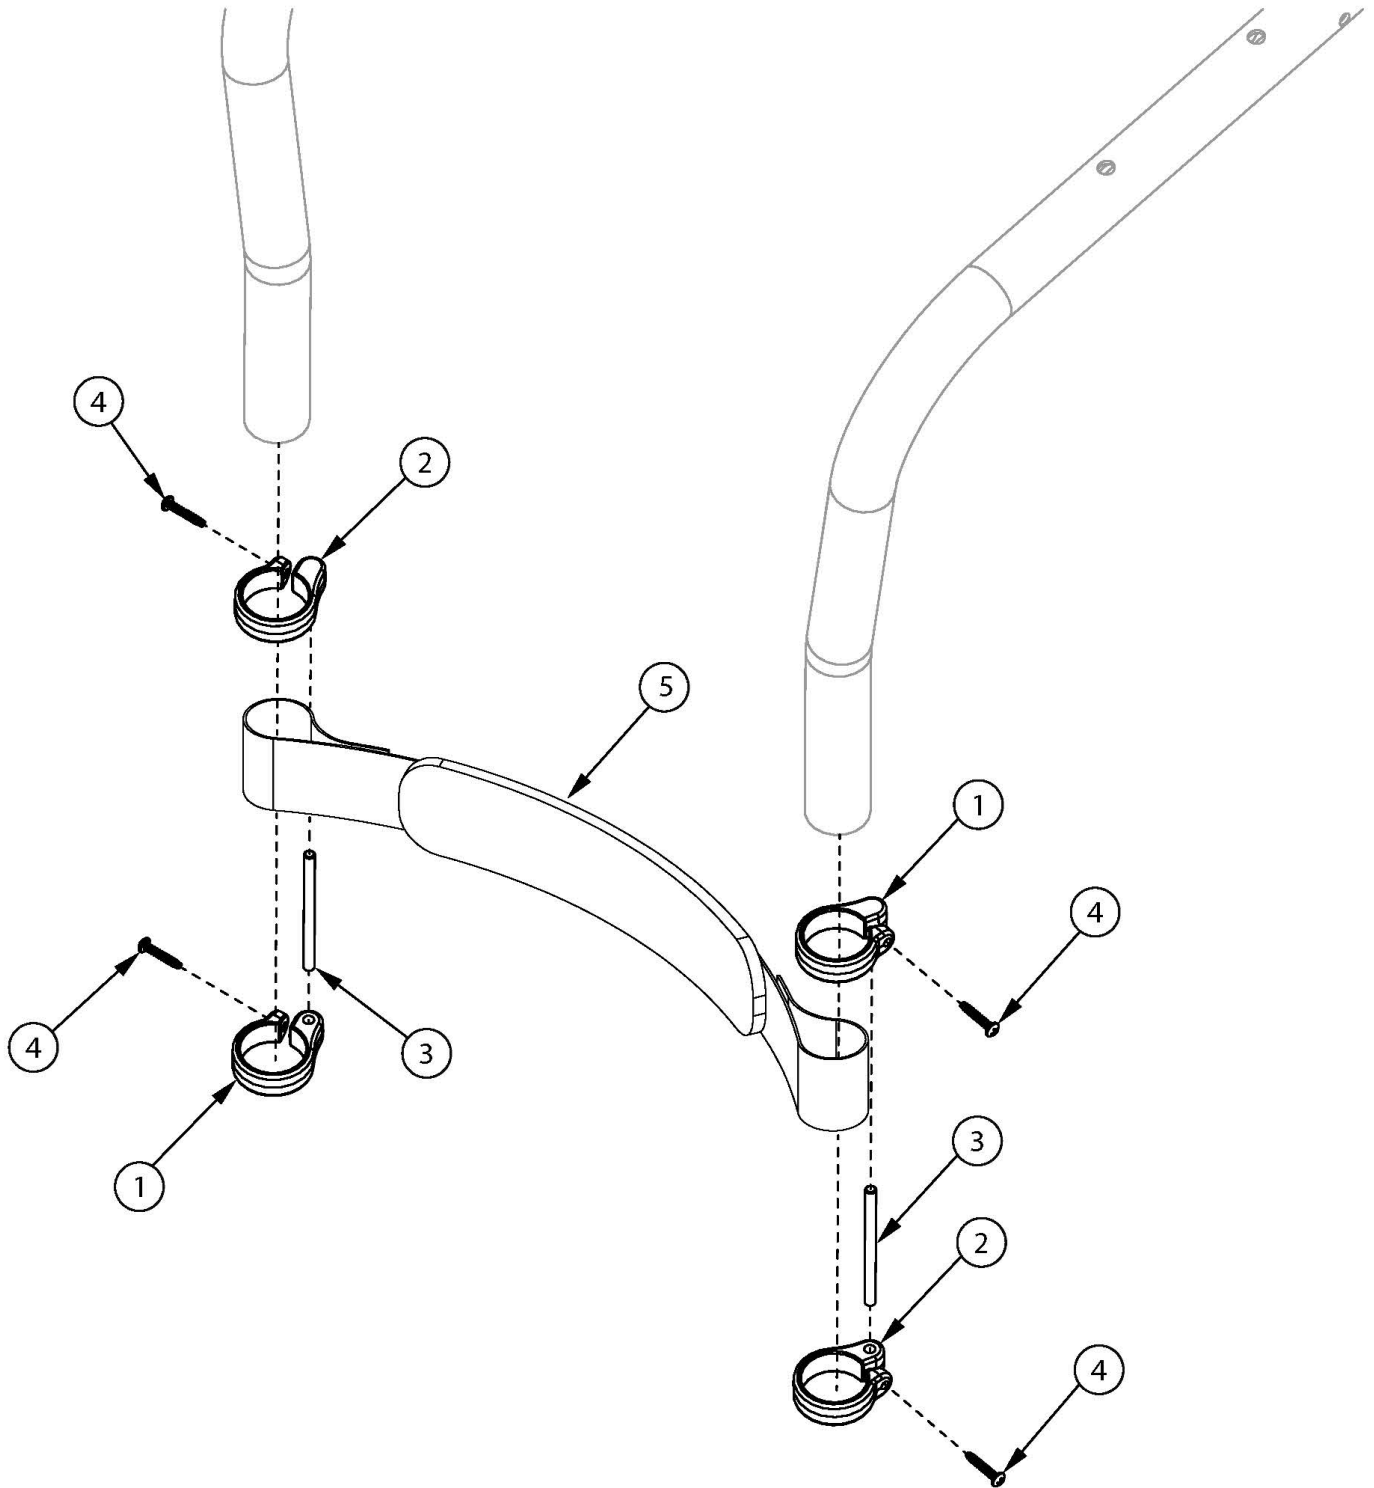

Ethos Padded Velcro Adjustable Calf Strap

Sizes based on seat width

Item Number	Part Number	Description	Quantity	Retail
1	004462	Calf Strap Clamp A	2	\$1.30
2	004463	Calf Strap Clamp B	2	\$1.30
3	004464	Calf Strap Rod	2	\$2.31
4	103589	6-13 x 3/4 Phillips Pan HD, Plastite 45, BLK ZN Screw	4	\$1.00
1-4	108224	Calf Strap Clamp Assembly, Ethos	1	\$6.91
5a	101142	Calf Strap Padded, Short 10-14	1	\$68.00
5b	101143	Calf Strap Padded, Medium 15-17	1	\$68.00
5c	101144	Calf Strap Padded, Long 18-22	1	\$68.00
1-4, 5a	108228	Padded Velcro Adjustable Calf Strap with Clamp Assembly, Short 10-14	1	\$81.82
1-4, 5b	108229	Padded Velcro Adjustable Calf Strap with Clamp Assembly, Medium 15-17	1	\$81.82
1-4, 5c	108230	Padded Velcro Adjustable Calf Strap with Clamp Assembly, Long 18-22	1	\$81.82