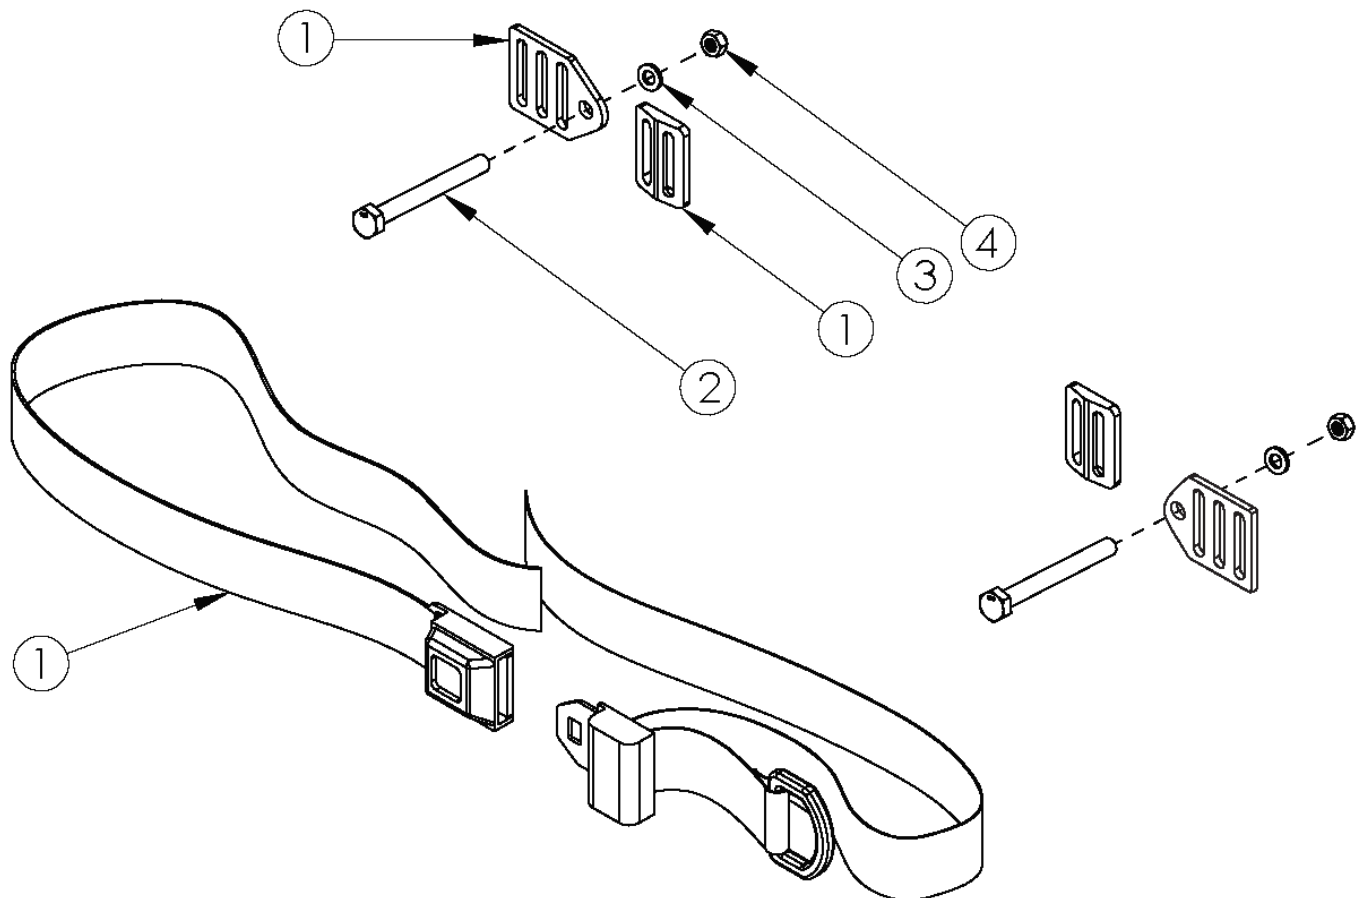

## Catalyst E Pelvic Positioning Belts - 1.5" Auto Buckle

Item Number	Part Number	Description	Quantity
1a, 2, 3, 4	100595	Belt Pelvic Positioning 1.5" Auto Buckle 56" <i>Used with seat widths up to 20" and standard weight capacity</i>	1
1b, 2, 3, 4	111391	Belt Pelvic Positioning 1.5" Auto Buckle 60", Catalyst/Spark <i>Used with 21"-22" seat widths and all heavy duty</i>	1
1b	100847	Belt Pelvic Positioning 1.5" Auto Buckle 60"	1
2	100681	M6 x 40 CLS8.8 DIN931 HHCS ZC	2
3	100746	M6 Flat Washer Blk Zn	2
4	100658	M6 Nylock Nut Blk Zn	2