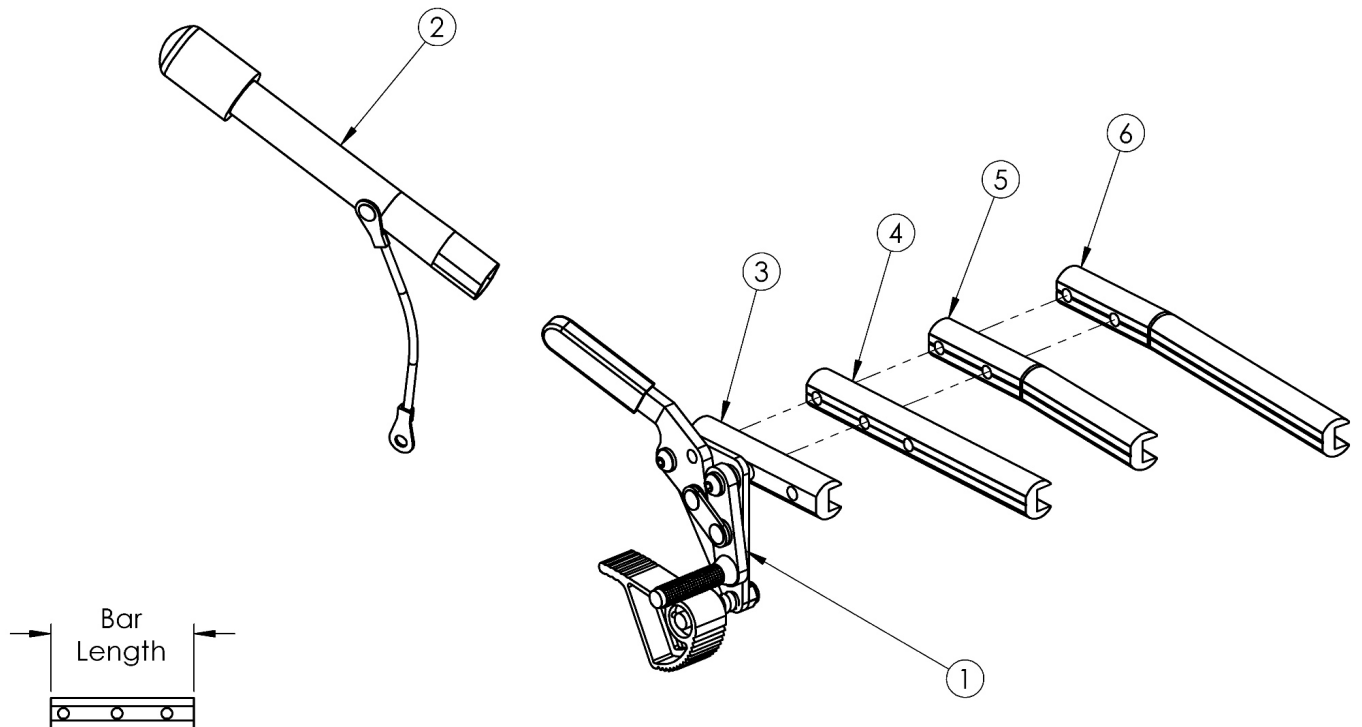

Clik Grade Aid

Part #	Bar	Length
003415	Standard	3.5"
001321	Extended	6.0"
002574	Bent	6.0"
003106	Extended Bent	8.0"

Item Number	Part Number	Description	Quantity
1a, 3	503830	Wheel Lock Push Grade Aid, Left w/ Instruction <i>This kit contains 102987 wheel lock along with an instruction for reversing the wheel lock</i>	1
1b, 3	503831	Wheel Lock Push Grade Aid, Right w/ Instruction <i>This kit contains 102988 wheel lock along with an instruction for reversing the wheel lock</i>	1
1a, 2, 3	502655	Wheel Lock Push Grade Aid With Extension Left	1
1b, 2, 3	502656	Wheel Lock Push Grade Aid With Extension Right	1
2	200369	Wheel Lock Extension <i>6" long extension</i>	1
3	003415	Standard Wheel Lock Bar	1
4	001321	Wheel Lock Mount Bar Extended <i>Used as needed</i>	1

Item Number	Part Number	Description	Quantity
5	002574	Wheel Lock Bar Bent <i>Used with Offset Frame</i>	1
6	003106	Extended Wheel Lock Bar Bent <i>Used as needed with Offset Frame</i>	1