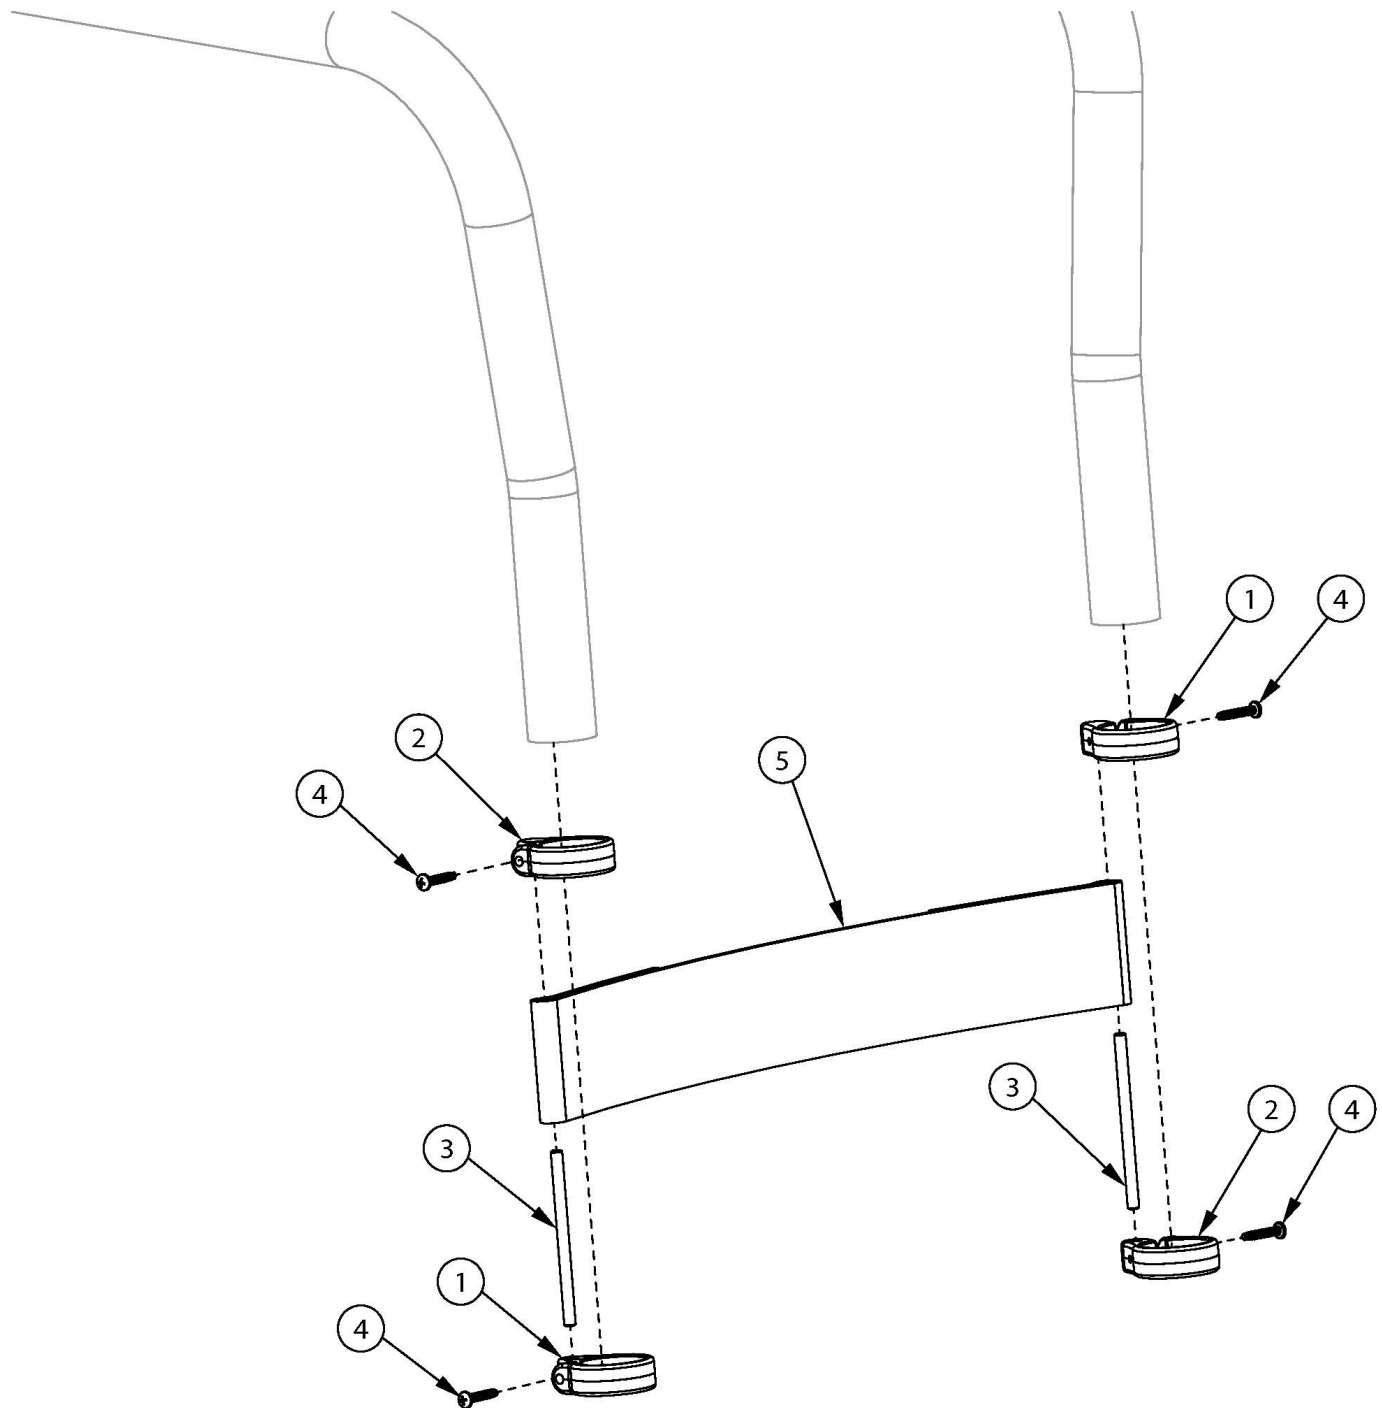

# Ethos Velcro Adjustable Calf Strap

Sizes based on seat width

Item Number	Part Number	Description	Quantity
1-4, 5a	108225	Velcro Adjustable Calf Strap with Clamp Assembly, Short 10-14	1

Item Number	Part Number	Description	Quantity
1-4, 5b	108226	Velcro Adjustable Calf Strap with Clamp Assembly, Medium 15-17	1
1-4, 5c	108227	Velcro Adjustable Calf Strap with Clamp Assembly, Long 18-22	1
1	004462	Calf Strap Clamp A	2
2	004463	Calf Strap Clamp B	2
3	004464	Calf Strap Rod	2
4	103589	6-13 x 3/4 Phillips Pan HD, Plastite 45, BLK ZN Screw	4
1-4	108224	Calf Strap Clamp Assembly, Ethos	1
5a	100702	Calf Strap, Short 10-14	1
5b	100703	Calf Strap, Medium 15-17	1
5c	100764	Calf Strap, Long 18-24	1