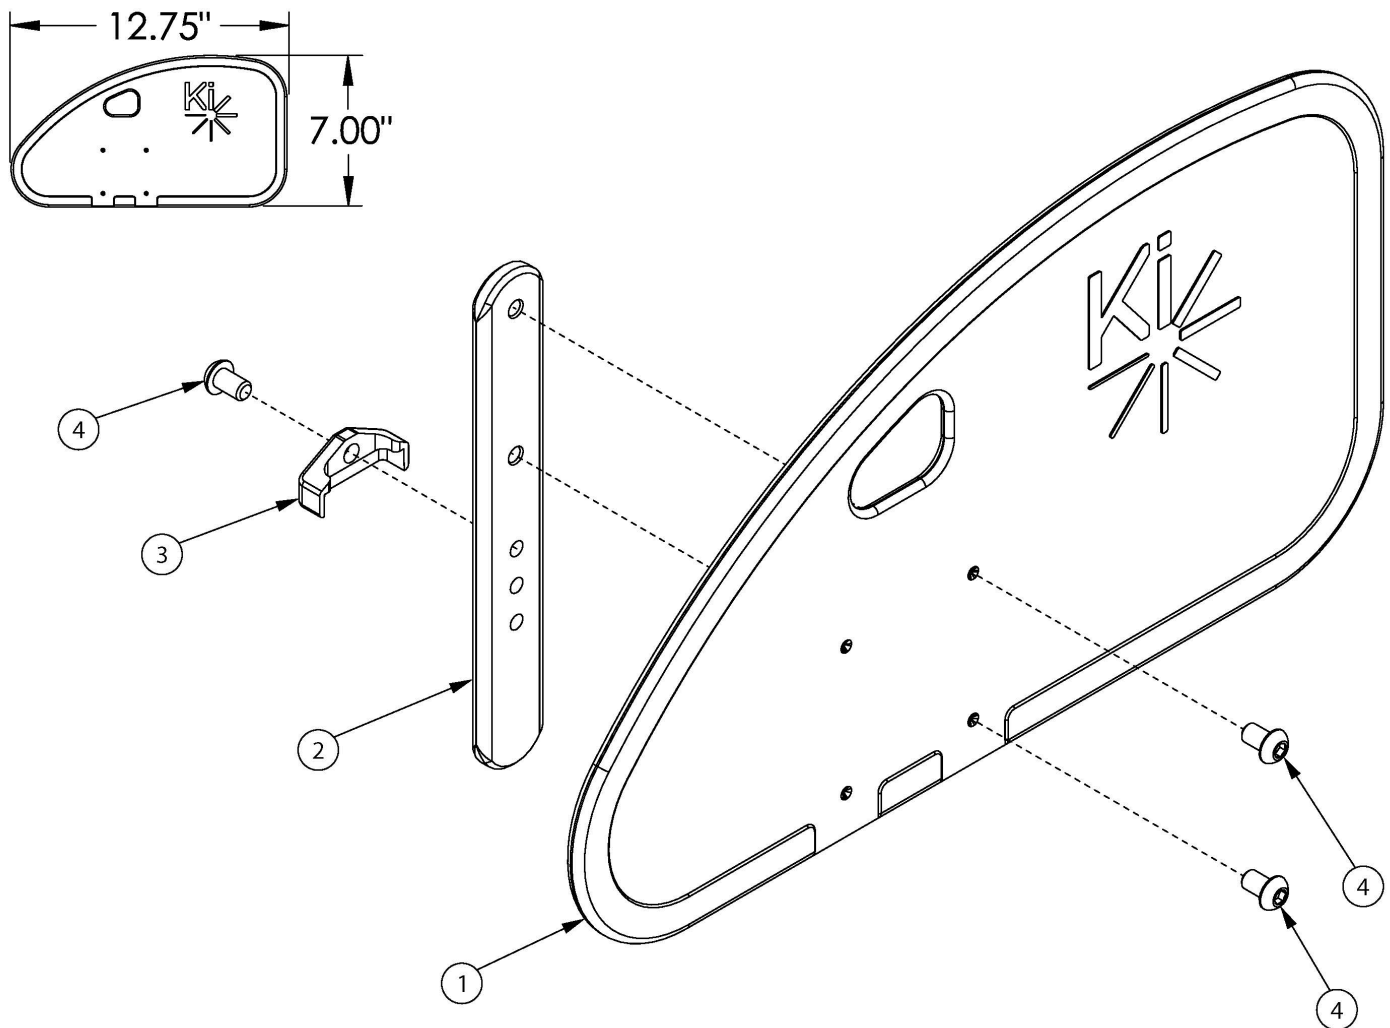

Rogue XP Side Guards - Removable Adult Composite

If retrofitting, side guard receivers may be required

Item Number	Part Number	Description	Quantity	Retail
1-4	112578	Side Guard Assembly, Rear Drilled, Left <i>Used on all configurations of rigid chairs.</i>	1	\$82.33
1-4	112579	Side Guard Assembly, Rear Drilled, Right <i>Used on all configurations of rigid chairs.</i>	1	\$82.33
1-4	112580	Side Guard Assembly, Rear Drilled, PAIR <i>Used on all configurations of rigid chairs.</i>	1	\$164.67
1.0	112574	Side Guard Panel Rear Drilled	1	\$22.76
2	000140	Side Guard Post	1	\$25.03
3	001342	Side Guard Post Stop	1	\$21.87

Item Number	Part Number	Description	Quantity	Retail
4	101184	M6 x 10 BTN SHCS BLKZC w/Patch	3	\$1.58