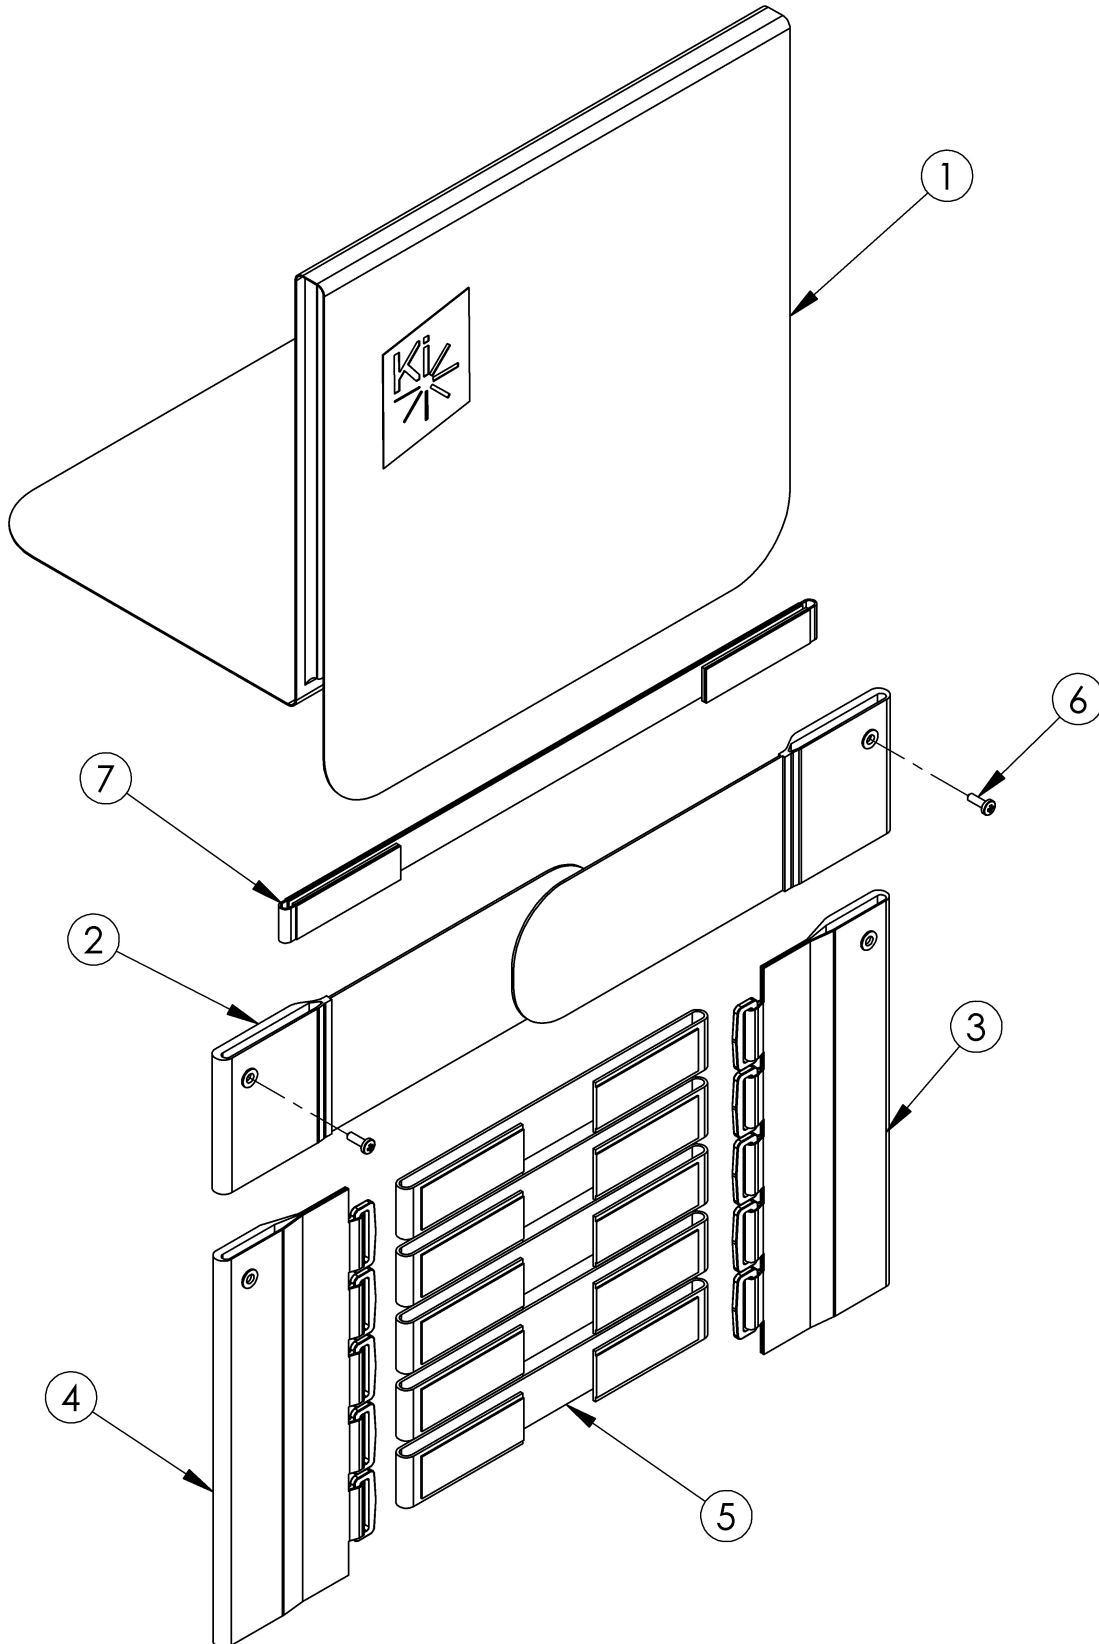

Discontinued 2 Catalyst Tension Adjustable Back Upholstery

Tension Straps (7a-7d) are used with the combination of Fold Down Push Handle and Tension Adjustable Back Upholstery. Tension straps (5a-5d and 7a-7d) are based on chair width. Backrest cover kits with two straps and Tension Adjustable assemblies include Installation Instructions.