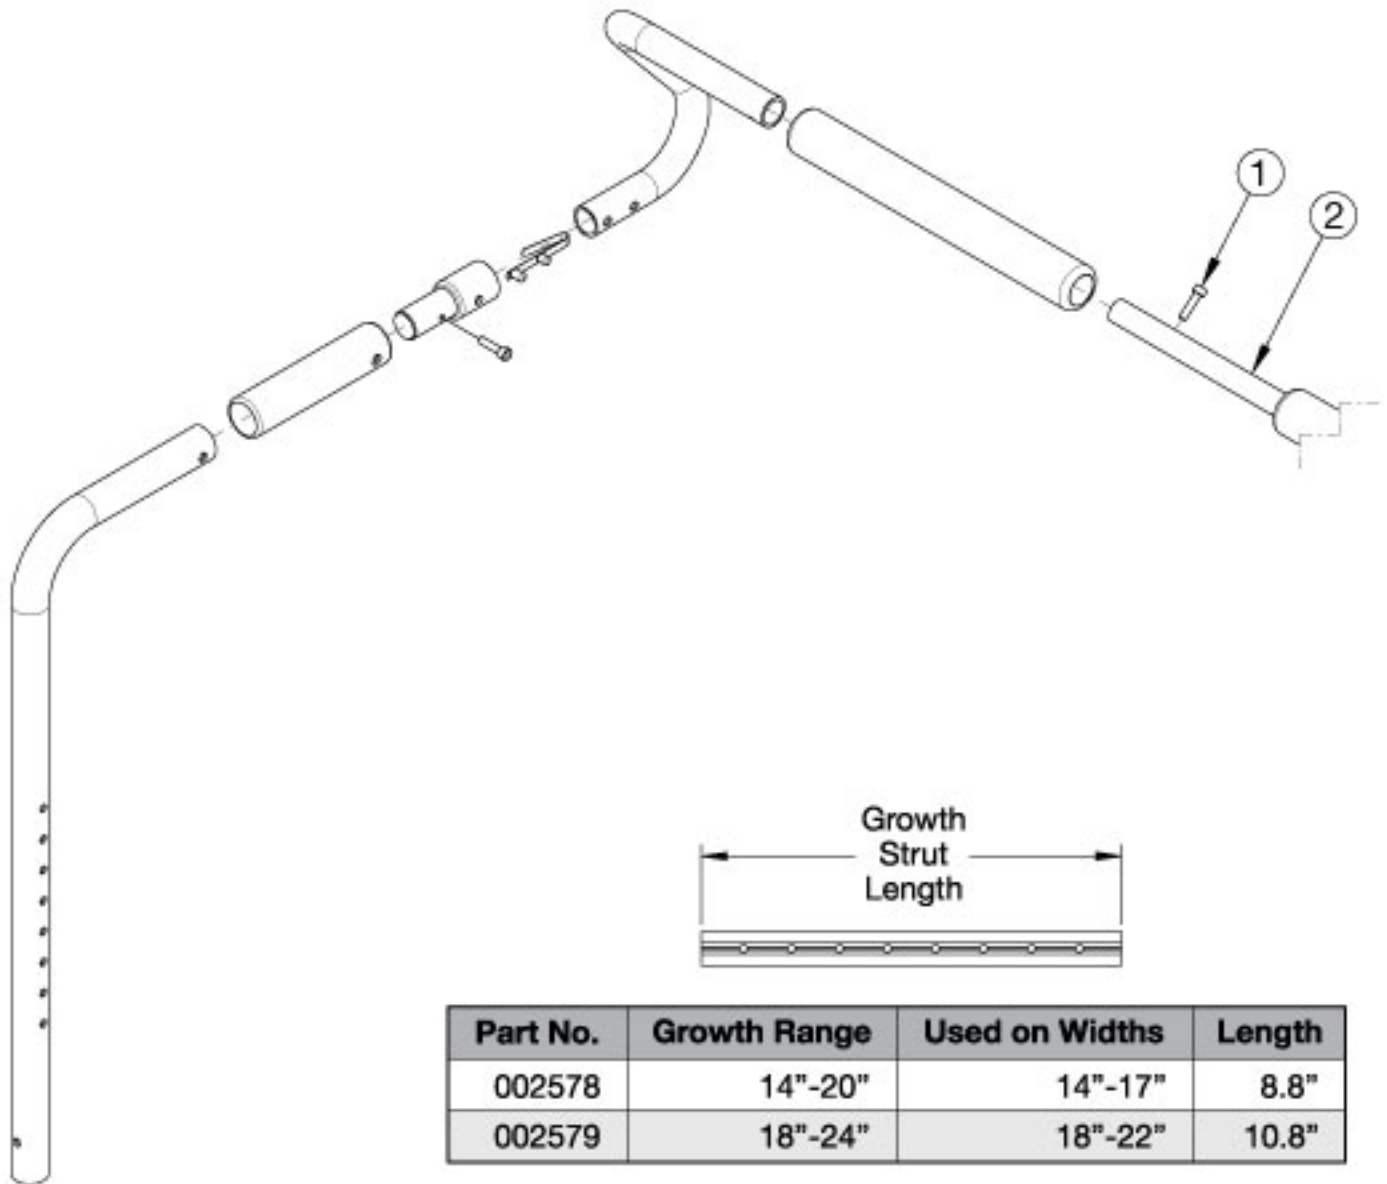

# Focus CR Removable Stroller Handle - Growth

*Has your width changed? If yes, verify the current growth strut will work or select appropriately below.*

Item Number	Part Number	Description	Quantity
1	101843	M5 x 20 SHCS Blk Zn	1
2a	002578	Growth Strut, Stroller, Short	1
2b	002579	Growth Strut, Stroller, Long	1