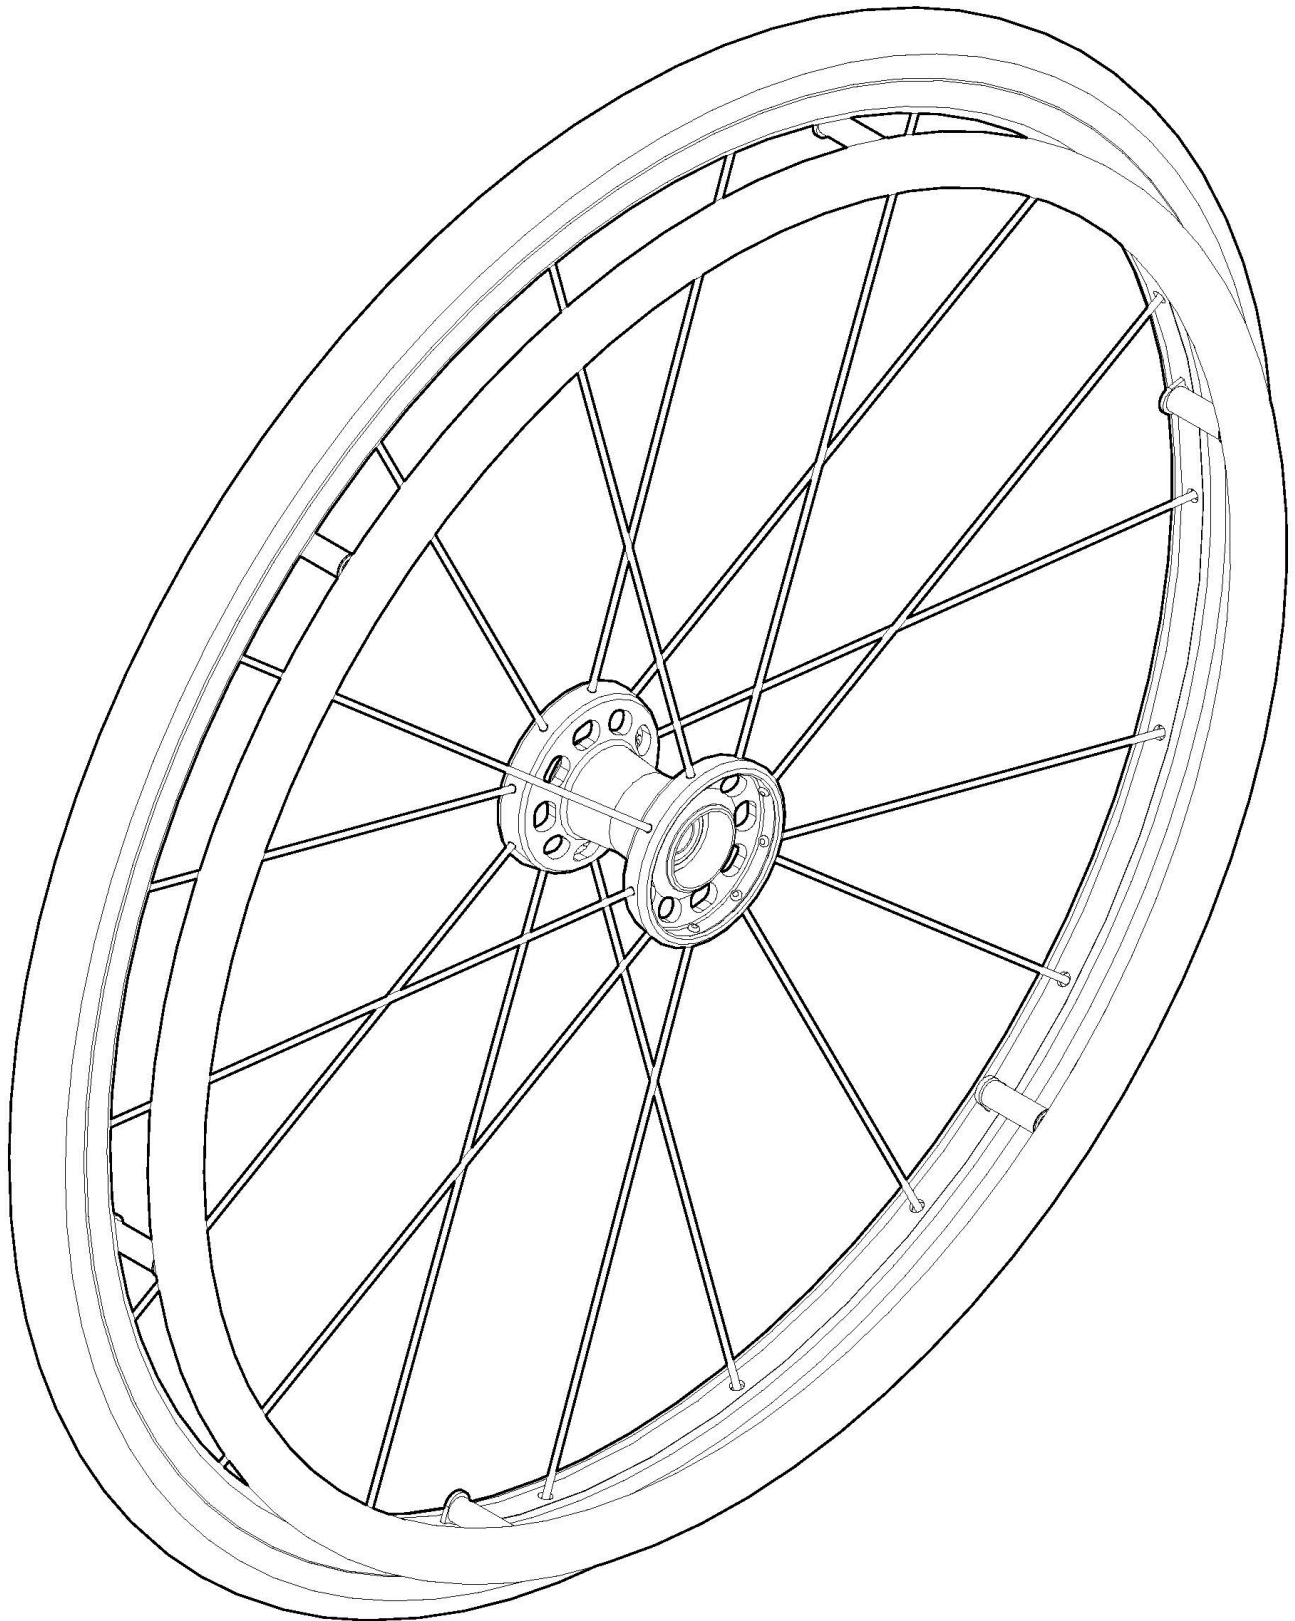

Arc MAXX Spoke Wheel / Tire / Handrim Kits

If changing wheel size and anti-tips are present, new anti-tips may be required. If changing wheel size or style, new axles may be needed. These kits cannot be used if Drum Brake is present

Item Number	Part Number	Description	Quantity
	118156	20" MAXX Spoke, Pneumatic Tire (Black), Aluminum Anodized Handrim Kit, Standard Mount	1
	118157	20" MAXX Spoke, Pneumatic Tire (Black), Aluminum Anodized Handrim Kit, Standard Mount w/ Micro Grip	1
	118158	20" MAXX Spoke, Pneumatic Tire (Black), Plastic Coated Handrim Kit, Standard Mount	1
	110997	20" MAXX Spoke, Full Poly Tire, Aluminum Anodized Handrim Kit, Standard Mount	1
	110998	20" MAXX Spoke, Full Poly Tire, Aluminum Anodized Handrim Kit, Standard Mount w/ Micro Grip	1
	110999	20" MAXX Spoke, Full Poly Tire, Plastic Coated Handrim Kit, Standard Mount	1
	111000	20" MAXX Spoke, Pneumatic w/ Airless Insert Tire (Gray), Aluminum Anodized Handrim Kit, Standard Mount	1
	118159	20" MAXX Spoke, Pneumatic w/ Airless Insert Tire (Black), Aluminum Anodized Handrim Kit, Standard Mount	1
	118160	20" MAXX Spoke, Pneumatic w/ Airless Insert Tire (Black), Aluminum Anodized Handrim Kit, Standard Mount w/ Micro Grip	1
	118161	20" MAXX Spoke, Pneumatic w/ Airless Insert Tire (Black), Plastic Coated Handrim Kit, Standard Mount	1