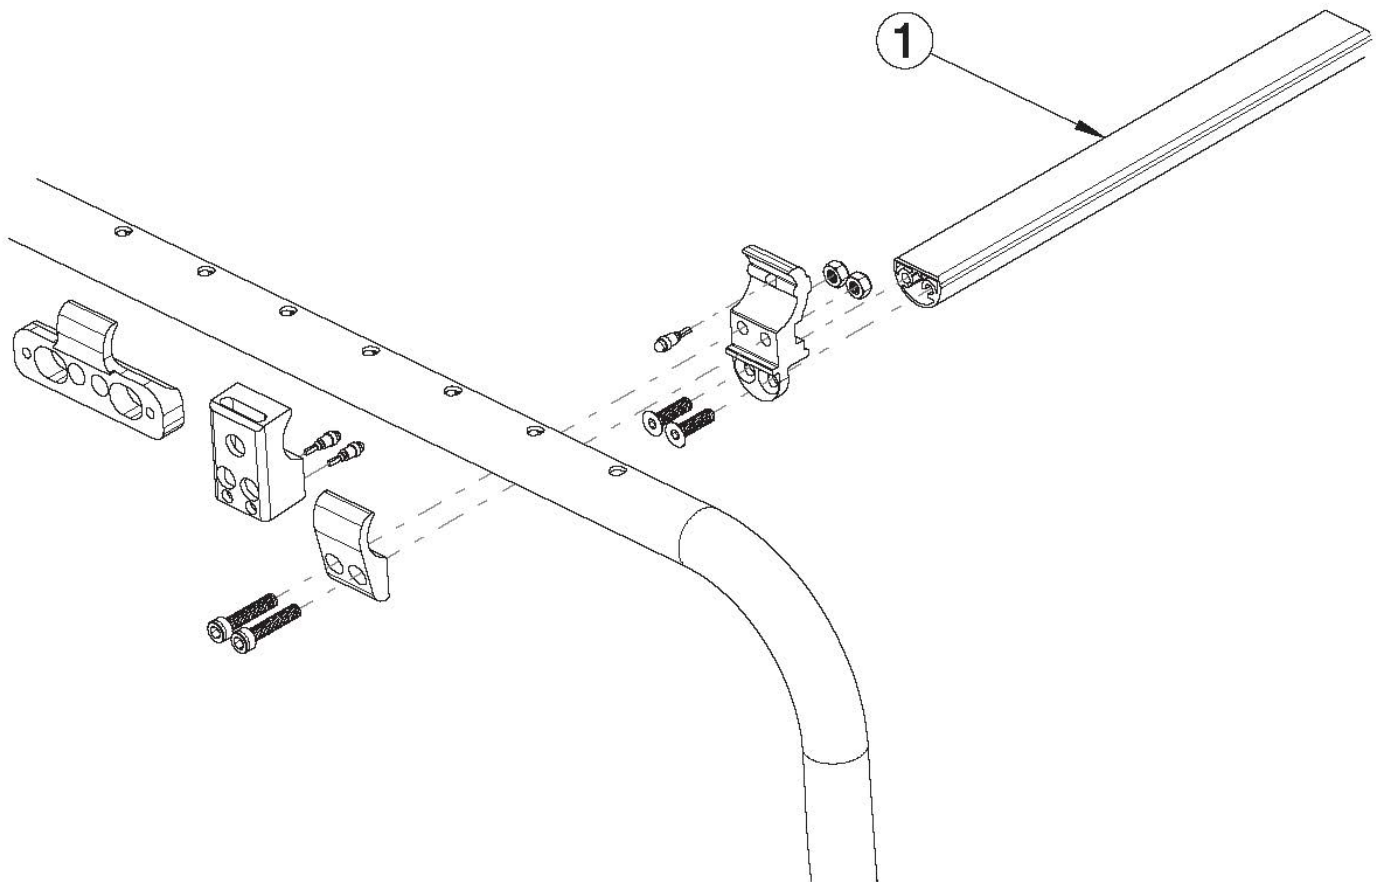

Clik Crosstube - Growth

Crosstubes measure approximately 1.5" less than the chair width

Item Number	Part Number	Description	Quantity	Retail
1a	001789	Crosstube 8" LW	1	\$29.43
1b	001790	Crosstube 9" LW	1	\$27.00
1c	001791	Crosstube 10" LW	1	\$27.80
1d	001792	Crosstube 11" LW	1	\$34.62
1e	001793	Crosstube 12" LW	1	\$35.37
1f	001794	Crosstube 13" LW	1	\$36.24
1g	001795	Crosstube 14" LW	1	\$37.77
1h	001796	Crosstube 15" LW	1	\$38.55
1i	001797	Crosstube 16" LW	1	\$40.06
1j	002402	Crosstube 17" LW	1	\$40.80

Item Number	Part Number	Description	Quantity	Retail
1k	002403	Crosstube 18" LW	1	\$41.56